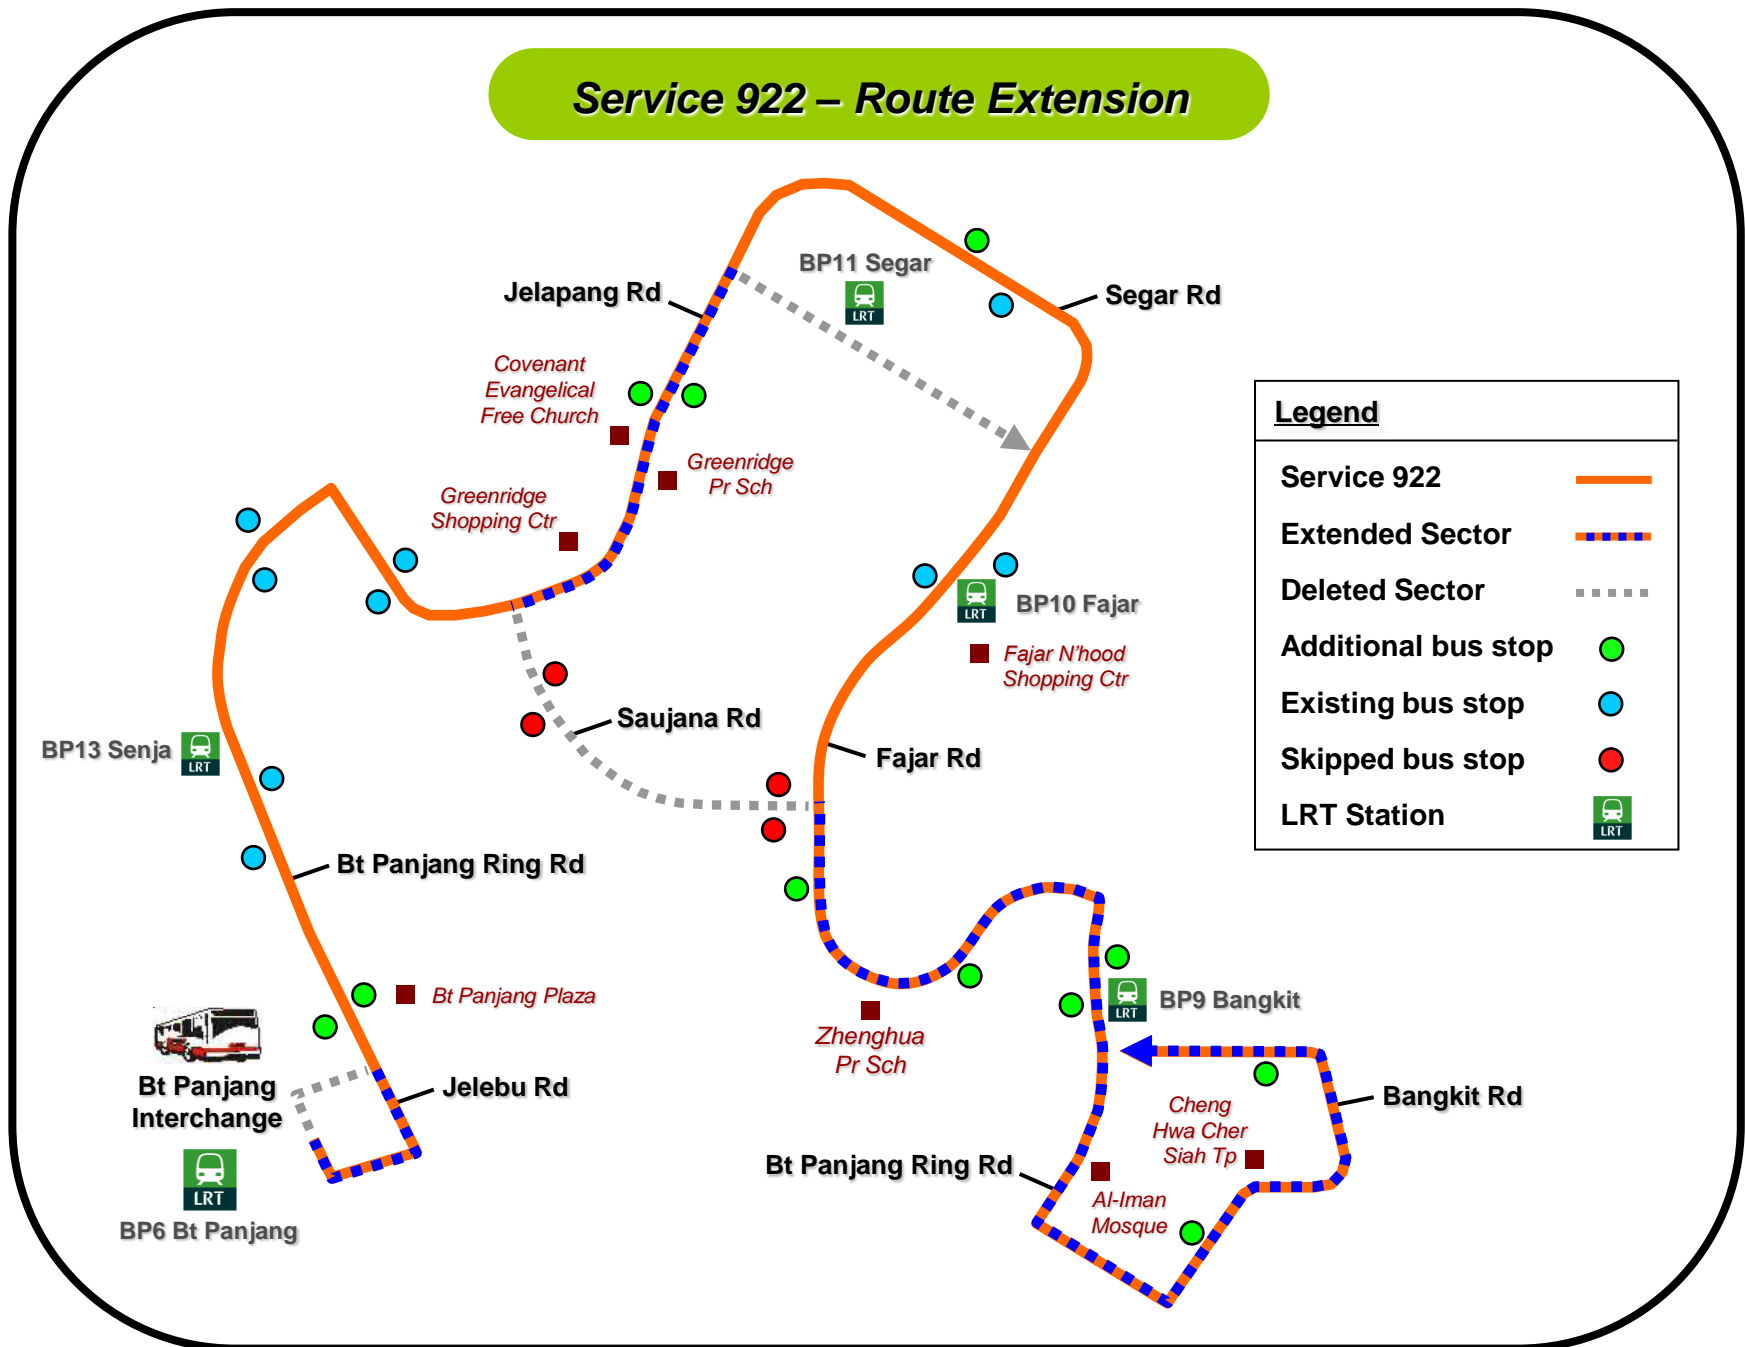

# Route Extension

## 路线延长

Starting from 28 February 2010 (Sunday), Service 922 will be extended to loop at Bangkit Rd via Jelapang Rd, Segar Rd, Fajar Rd and Bukit Panjang Ring Rd. The service will call at additional bus stops along the new route and skip the bus stops along Saujana Rd. Please refer to the map below for more details.

从2010年2月28日(星期日)起, 922号路线将会延长至万吉路。此路线服务也将在日拉邦路、实加路、法嘉路和武吉班让环路沿途的巴士车站载客。922号路线将不在桑加那路的巴士车站停留载客。有关详情, 请参阅以下图表。

For information on integrated transportation services, please contact TransitLink Hotline at 1800-225 5663. You can also contact SMRT Customer Relations Centre at 1800-336 8900.

有关地铁及巴士路线询问, 请拨热线 1800-225 5663 向通联有限公司联络。您也可以联络 SMRT 客户联系中心热线号码 1800-336 8900。