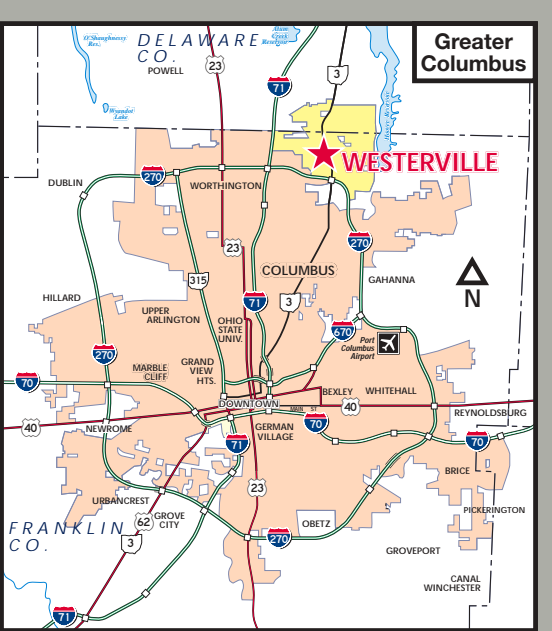

POINTS OF INTEREST INDEX

- **★ ATTRACTIONS**
  - Anti-Saloon League Museum C-8
  - Benjamin Hanby House A-7
  - Easton Town Center D-8
  - Germaine Amphitheater A,B-2
  - Northgate Plaza C,D-3
  - Northridge Crsg Shopping Ctr C,D-3
  - Polaris Fashion Place A-3
  - Sunbury Plaza E-7
  - Westerville Square C,D-5
- **◆ ACCOMMODATIONS**
  - Baymont Inn & Suites C-6
  - The College Inn B&B B-8
  - Comfort Inn Polaris A-3
  - Embassy Suites B,C-6
  - Knights Inn C,D-5,6
  - Ramada Inn B-5
  - The Westerville Inn B&B A-8
  - Wingate Inn A,B-3
- **✚ MISCELLANEOUS**
  - Hoff Road Post Office D-3
  - State St Post Office C-5
  - Westerville Area Chamber of Commerce C-3
  - Westerville Firefighters Civic Ctr D-4

- **● BIKE PATHS**
- **⛏ GOLF**
  - Black Hawk Golf Club D-1
  - Little Turtle Golf Club E,F-7
  - Medallion Club and Golf Course E-2
  - The Lakes Country Club and Golf Course (Private) B-1
- **🏥 HEALTH CENTERS**
  - Children's "Close to Home" Health Care Center B-3,4
  - Children's Hospital Sports Medicine & Orthopedic Center B-3,4
  - Mount Carmel St. Ann's Hospital B,C-5
- **🏡 OTTERBEIN COLLEGE**
  - Battelle Fine Arts Center A-8
  - Campus Center A,B-7
  - Clippinger Hall B-7,8
  - Courtright Memorial Library A,B-7
  - Cowan Hall/Fritsche Theatre B-8
  - Memorial Stadium A-7
  - Rike Center A-7
  - Roush Hall A-8
  - Towers Hall A,B-8
- **🌳 PARKS**
  - Alum Creek Park North C-4
  - Alum Creek South Park C-5
  - Astronaut Grove Park C-4
  - Blendon Woods Metropolitan Park E,F-8
  - Boyer Nature Preserve D-4
  - Brooksedge Park C-5
  - Earnest Cherrington Park C-5
- **🏫 SCHOOLS**
  - Alcott ES D-2
  - Annehurst ES B-4
  - Blendon MS D-5
  - Central College ES E-6
  - Cherrington ES D-5
  - Emerson ES C-4
  - Fouse ES D-1
  - Genoa MS D-1
  - Hanby ES B,C-8
  - Hawthorne ES C-7
  - Heritage MS D,E-3,4
  - Huber Ridge MS D-6,7
  - Longfellow Magnet School C-5
  - Mark Twain ES D-5
  - McVay ES E-5
  - Pointview ES D-5,6
  - Robert Frost ES D-4
  - Walnut Springs MS E-4
  - Westerville Central HS D-2
  - Westerville North HS E-4
  - Westerville South HS D-5
  - Whittier ES C,D-4
  - Wilder ES D,E-7
- **🏠 RECREATIONAL FACILITIES**
  - Amphitheater C-4
  - Brooksedge Park C-5
  - Blendon Senior Center D-6
  - BMX/Skateboard Complex C-5
  - Community Tennis Complex D-5
  - Everal Barn & Homestead B-4
  - Highlands Outdoor Pool D-5
  - Westerville Community Ctr B,C-4
  - Westerville Senior Center C-4
  - Westerville Sports Complex B-4