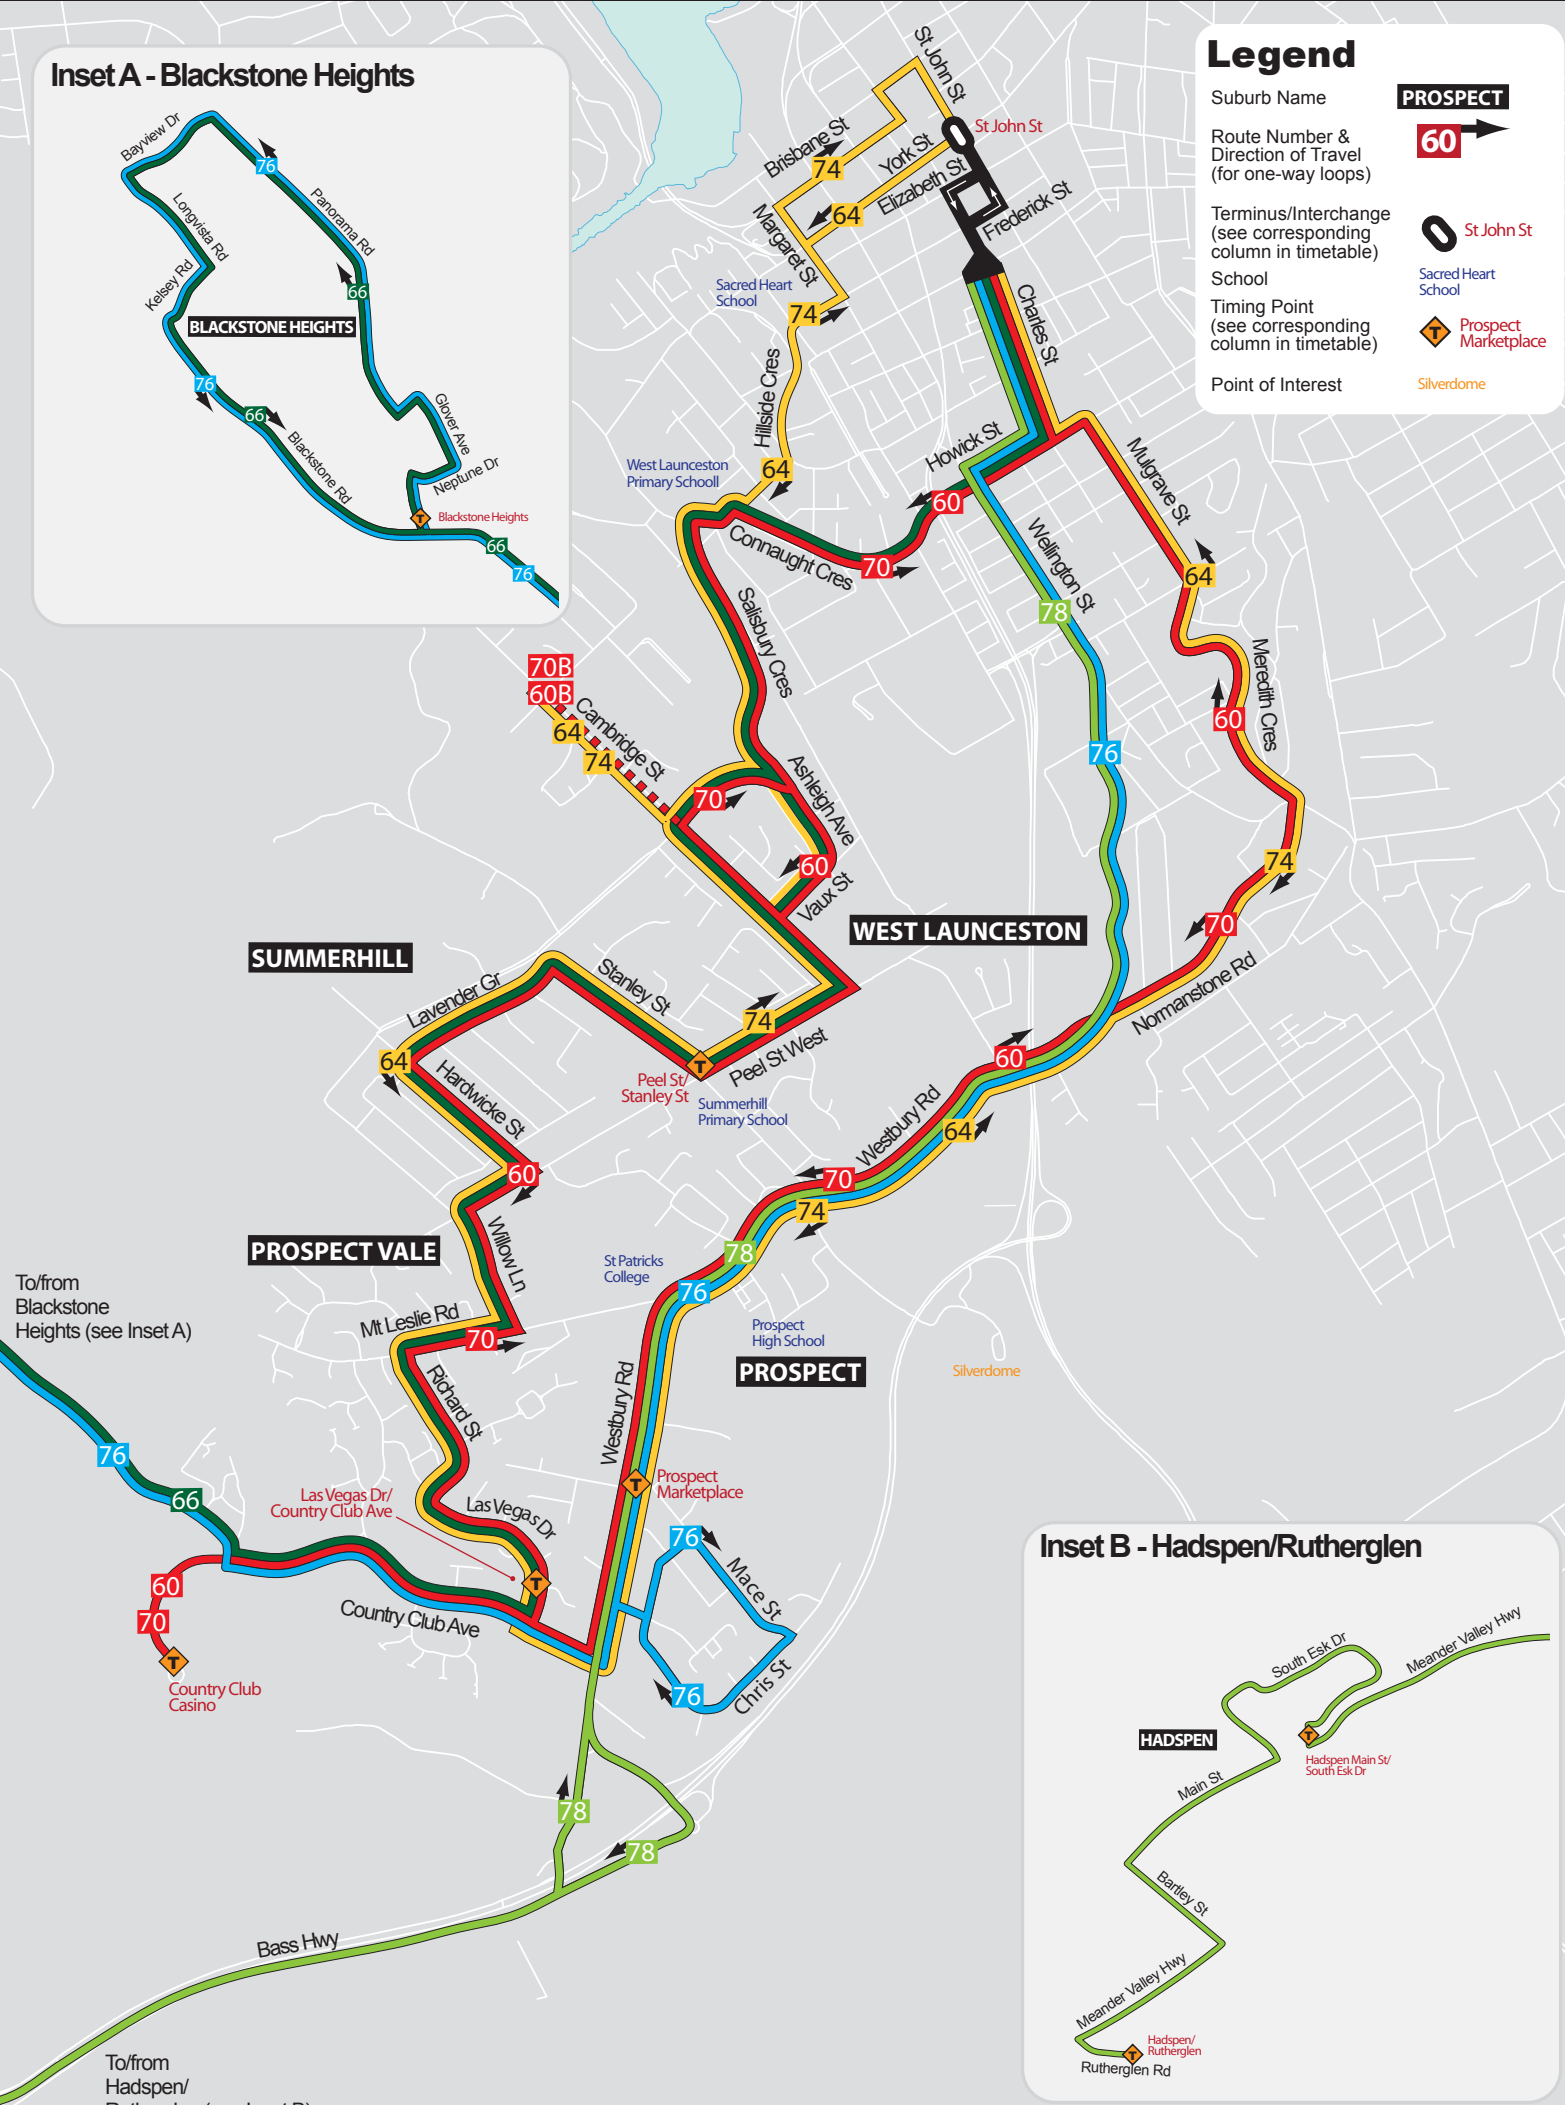

Inset A - Blackstone Heights

Legend

- Suburb Name **PROSPECT**
- Route Number & Direction of Travel (for one-way loops) **60** →
- Terminus/Interchange (see corresponding column in timetable) St John St
- School Sacred Heart School
- Timing Point (see corresponding column in timetable) Prospect Marketplace
- Point of Interest Silverdome

Inset B - Hadspen/Rutherglen

To/from Blackstone Heights (see Inset A)

To/from Hadspen/Rutherglen (see Inset B)