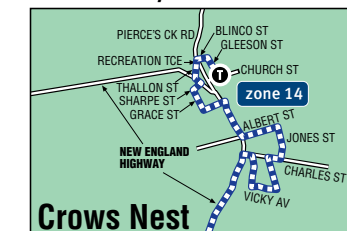

Route 314/315

Key

- Routes 300/301 from/to Crows Nest
- Routes 315/314 from/to Highfields
- School
- Shops
- Interchange
- University/TAFE

Route 300/301

Route 300/301

NOTE: services do not run on weekends or public holidays.

Kan-go and Rangeville bus network

- Kan-go service travels a fixed route between the City Centre and Range Shops via St Vincent's Hospital, then picks up and drops off pre-booked passengers in **Roam Zone a (white)** as close to your door as we Kan-go.
- If you live in **Roam Zone b (dark blue)**, the call centre will advise you of the closest pick-up/drop off point when you call to book your travel. Kan-go will pick you up or drop you off at this nominated point. This point can be changed by phoning the call centre.