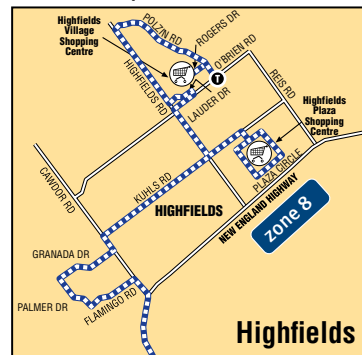

Route 314 Highfields to Toowoomba

Monday to Friday

major stops	am	pm
Polzin Rd and O'Brien Rd	8.40	10.40 1.00
Highfields Village	8.50	10.50 1.10
Highfields Plaza Shopping Centre	8.53	10.53 1.13
Cawdor Rd/New England Highway	9.00	11.00 1.20
Toowoomba Bus Interchange arrive	9.20	11.20 1.40

Route 315 Toowoomba to Highfields

Monday to Friday

major stops	am	pm
Toowoomba Bus Interchange depart	9.25	11.25 1.45
Gardentown/Grand Central	9.27	11.27 1.47
Cawdor Rd/New England Highway	9.45	11.45 2.05
Highfields Plaza Shopping Centre	9.52	11.52 2.12
Highfields Village Shopping Centre	9.55	11.55 2.15
Polzin Rd and O'Brien Rd	10.05	12.05 2.25

Route 314/315

Key

- Routes 300/301 from/to Crows Nest
- Routes 315/314 from/to Highfields
- School
- Shops
- Interchange
- University/TAFE

Route 300/301

Route 300/301

NOTE: services do not run on weekends or public holidays.

Kan-go and Rangeville bus network

- Kan-go service travels a fixed route between the City Centre and Range Shops via St Vincent's Hospital, then picks up and drops off pre-booked passengers in **Roam Zone a (white)** as close to your door as we Kan-go.
- If you live in **Roam Zone b (dark blue)**, the call centre will advise you of the closest pick-up/drop off point when you call to book your travel. Kan-go will pick you up or drop you off at this nominated point. This point can be changed by phoning the call centre.