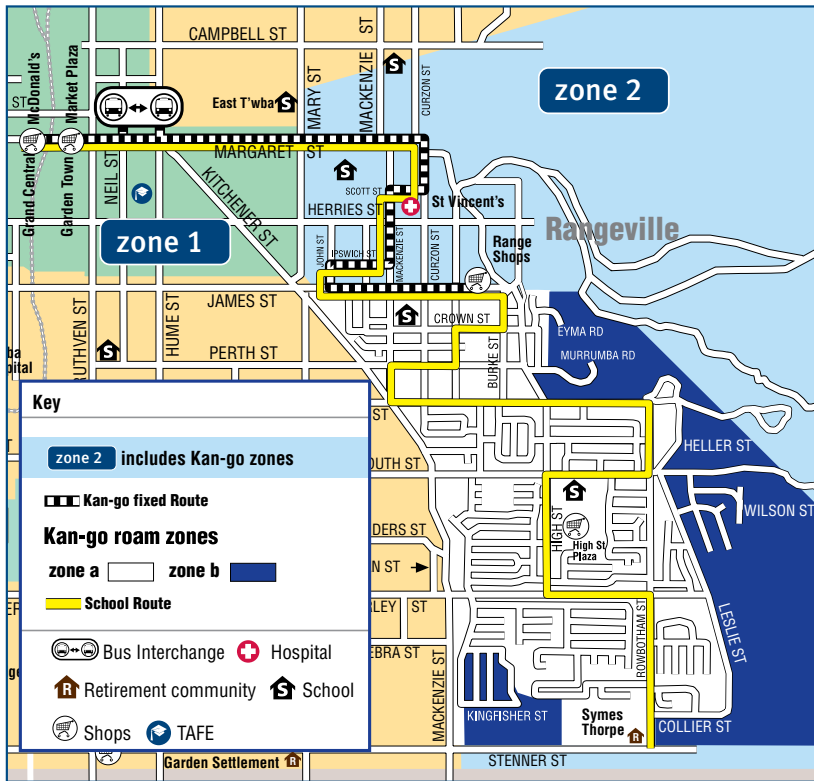

Route 314/315

Key

- Routes 300/301 from/to Crows Nest
- Routes 315/314 from/to Highfields
- School
- Shops
- Interchange
- University/TAFE

Route 300/301

Route 300/301

NOTE: services do not run on weekends or public holidays.

Kan-go and Rangeville bus network

- Kan-go service travels a fixed route between the City Centre and Range Shops via St Vincent's Hospital, then picks up and drops off pre-booked passengers in **Roam Zone a (white)** as close to your door as we Kan-go.
- If you live in **Roam Zone b (dark blue)**, the call centre will advise you of the closest pick-up/drop off point when you call to book your travel. Kan-go will pick you up or drop you off at this nominated point. This point can be changed by phoning the call centre.

Monday to Friday											Saturday					
major stops	am					pm					am			pm		
trip number	1	2	3	4	5	6	7	8	9	10	11	1S	2S	3S	4S	5S
Depart City	-	8.30	9.30	10.30	11.30	12.30	1.30	2.30	3.30	4.30	5.30	-	10.30	11.30	12.30	1.30
Interchange	-	8.37	9.37	10.37	11.37	12.37	1.37	2.37	3.37	4.37	5.37	-	10.37	11.37	12.37	1.37
St Vincent's	-	8.40	9.40	10.40	11.40	12.40	1.40	2.40	3.40	4.40	5.40	-	10.40	11.40	12.40	1.40
Range shops	7.45	8.45	9.45	10.45	11.45	12.45	1.45	2.45	3.45	4.45	5.45	9.45	10.45	11.45	12.45	1.45
Kan-go Roam Zone - To book your travel on the Kan-go, you must first register by phoning the Call Centre on 1800 231 248 (FREE CALL) at least one hour before travel and quote the trip number.																
Range shops	8.15	9.15	10.15	11.15	12.15	1.15	2.15	3.15	4.15	5.15	-	10.15	11.15	12.15	1.15	-
St Vincent's	8.20	9.20	10.20	11.20	12.20	1.20	2.20	3.20	4.20	5.20	-	10.20	11.20	12.20	1.20	-
Arrive City	8.30	9.30	10.30	11.30	12.30	1.30	2.30	3.30	4.30	5.30	-	10.30	11.30	12.30	1.30	-