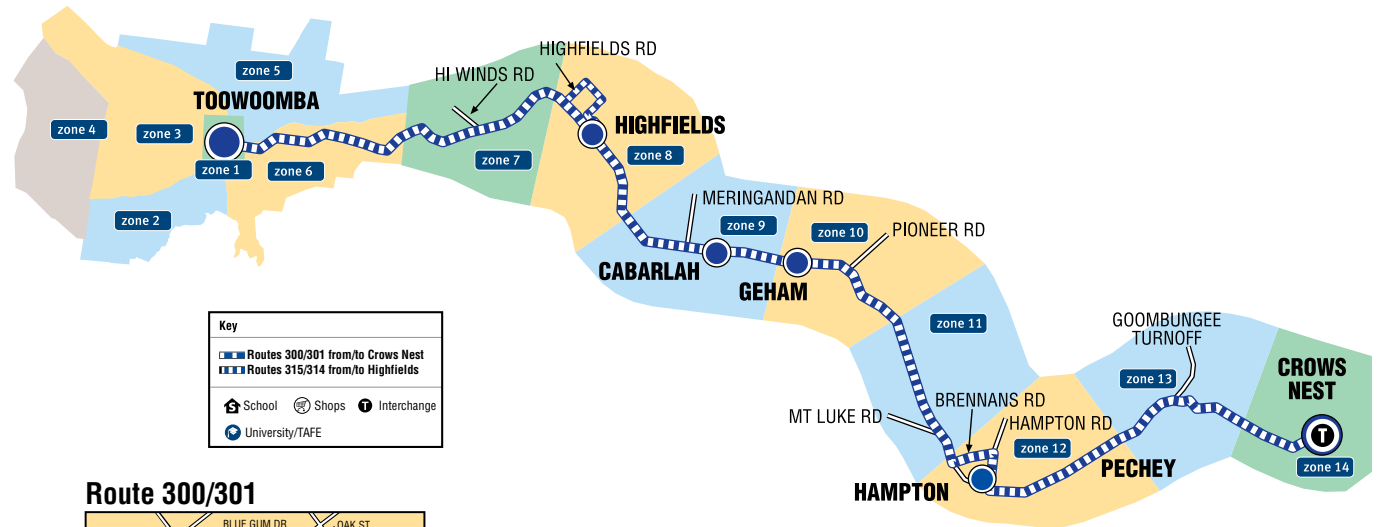

Explanations	
U	7.45am service to city travels via St Mary's and St Ursula's during the school term. Returns PM via St Mary's (3.35pm) and St Ursula's (3.40pm)
HU	Service from city travels via Hume, Bridge, Mary to Alford and Mary Streets
HP	Service travels from from Alford and Mary via Mary, Bridge, Hume, Campbell and Neil
X	3.25pm service to the city travels express from TSHS via Stuart, Bridge, Campbell and Hume Streets
UM	St Ursula's and St Mary's extension

Route 314 Highfields to Toowoomba

Monday to Friday

major stops	am	pm
Polzin Rd and O'Brien Rd	8.40	10.40 1.00
Highfields Village	8.50	10.50 1.10
Highfields Plaza Shopping Centre	8.53	10.53 1.13
Cawdor Rd/New England Highway	9.00	11.00 1.20
Toowoomba Bus Interchange arrive	9.20	11.20 1.40

Route 314/315

Key

- Routes 300/301 from/to Crows Nest
- Routes 315/314 from/to Highfields
- School
- Shops
- Interchange
- University/TAFE

Route 300/301

Route 300/301

NOTE: services do not run on weekends or public holidays.

Kan-go and Rangeville bus network

- Kan-go service travels a fixed route between the City Centre and Range Shops via St Vincent's Hospital, then picks up and drops off pre-booked passengers in **Roam Zone a (white)** as close to your door as we Kan-go.
- If you live in **Roam Zone b (dark blue)**, the call centre will advise you of the closest pick-up/drop off point when you call to book your travel. Kan-go will pick you up or drop you off at this nominated point. This point can be changed by phoning the call centre.