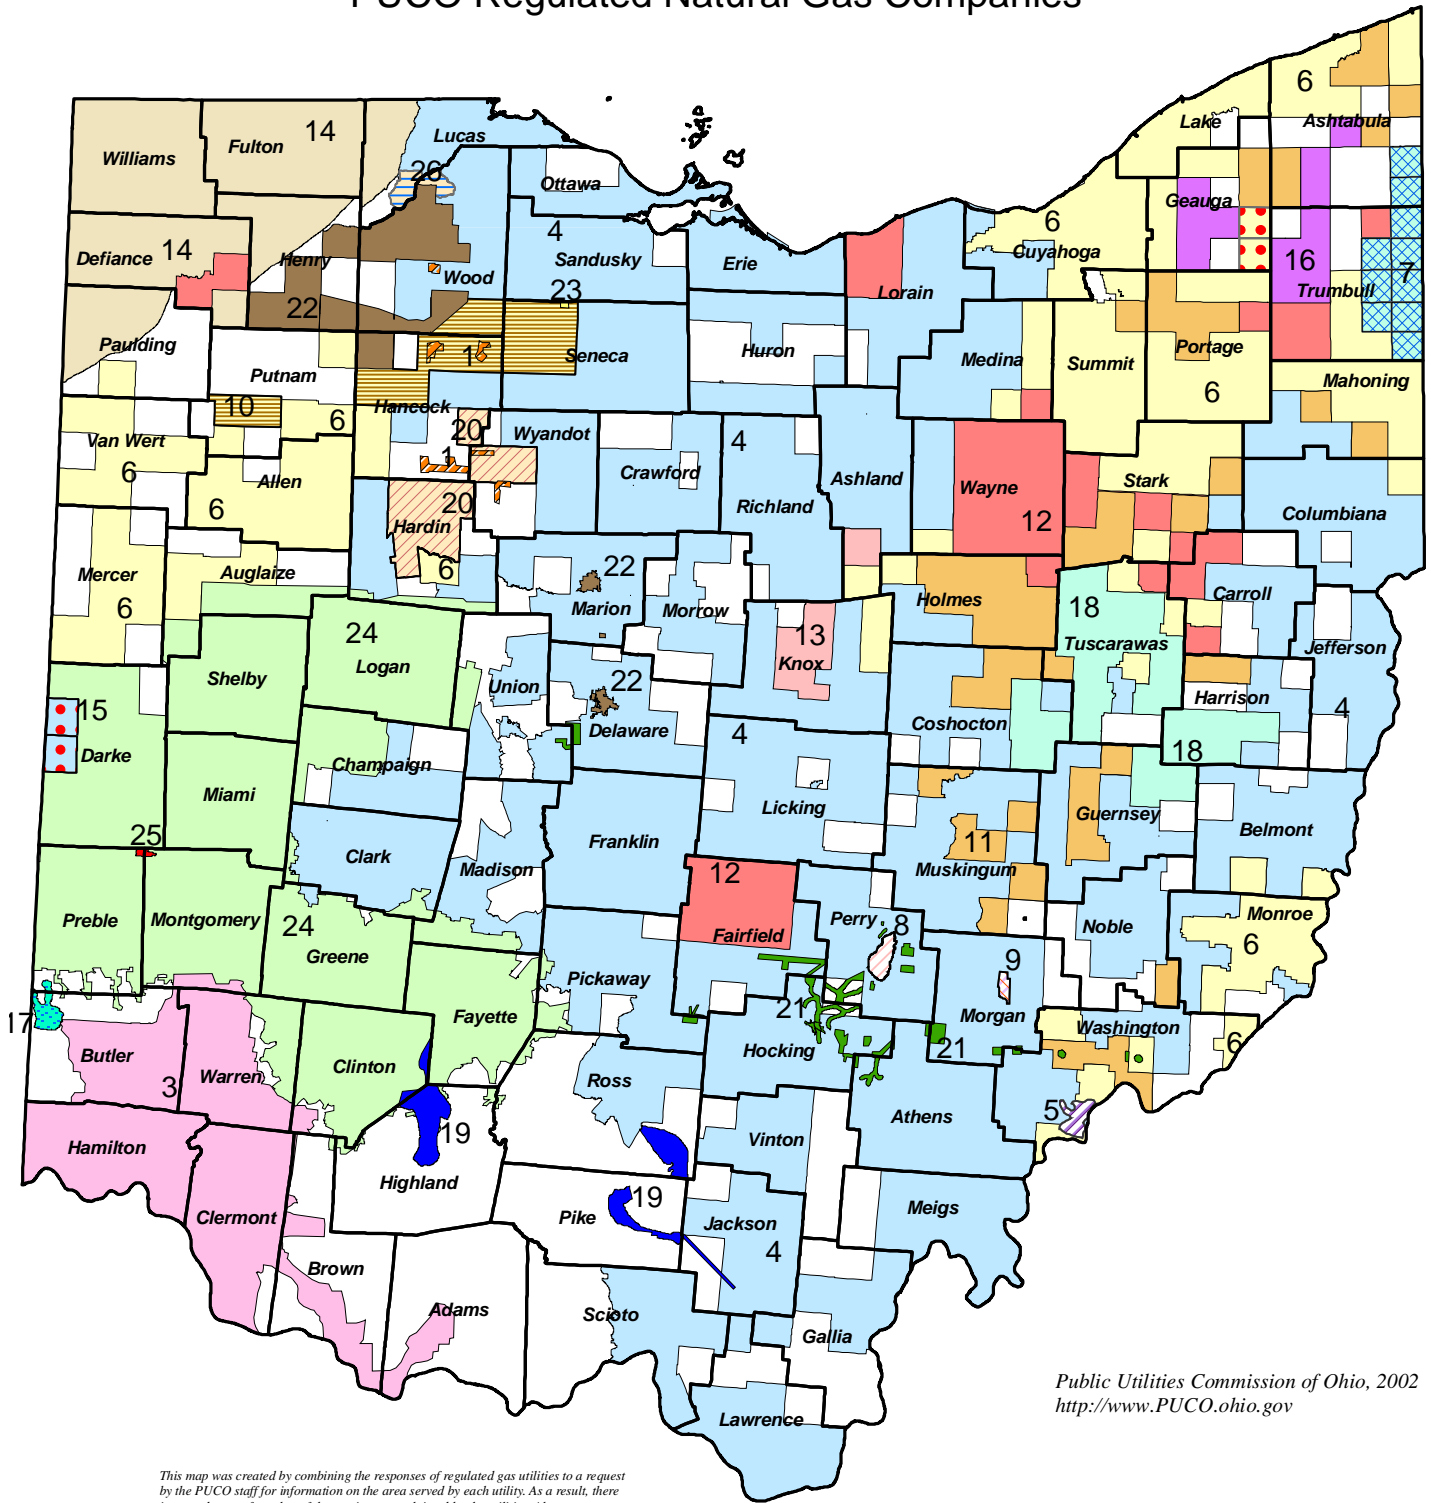

PUCO Regulated Natural Gas Companies

Public Utilities Commission of Ohio, 2002
<http://www.PUCO.ohio.gov>

	(1) Arlington		(6) East Ohio		(11) NIED		(16) Orwell		(21) Southeast
	(2) Brainerd		(7) Eastern		(12) Northeast		(17) Oxford		(22) Suburban
	(3) Duke Energy Ohio		(8) Foraker		(13) Ohio Cumberland		(18) Piedmont		(23) Swickard
	(4) Columbia		(9) Gasco		(14) Ohio Gas		(19) Pike		(24) Vectren
	(5) Constitution		(10) KNG		(15) Ohio Valley		(20) Sheldon		(25) Verona
							(26) Waterville