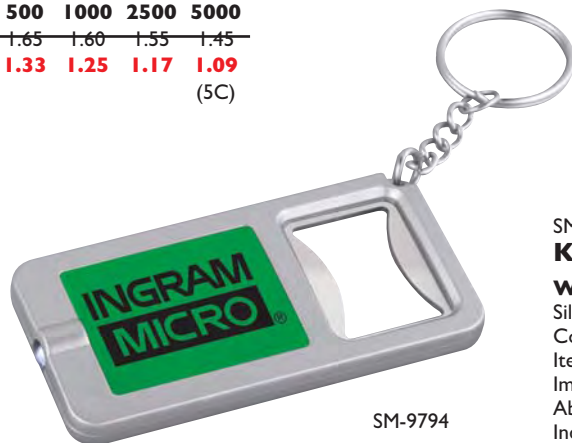

Best Under $2
As low as $1.09

SM-1710
Sticky Flags / Letter Opener

Large letter opener with storage space containing 5 multi-color sticky flags. Refillable! Flip-top lid. Stainless Steel blade. Silkscreened, (White imprint suggested). Colors: White with Translucent: Royal Blue, Red or Charcoal lid. Item size: 3-3/8"W x 3-1/8"H. Imprint Area: (Front): 2-3/8"W x 1-1/4"H. (Back): 2-1/2"W x 1-1/4"H. Absolute Minimum: 150; US $45.00(G). Individually poly-bagged.

SM-1710	300	500	1000	2500	5000
US Standard	~~1.75~~	~~1.65~~	~~1.60~~	~~1.55~~	~~1.45~~
Best! Price	1.41	1.33	1.25	1.17	1.09
Wt./100: 7 lbs.	(5C)