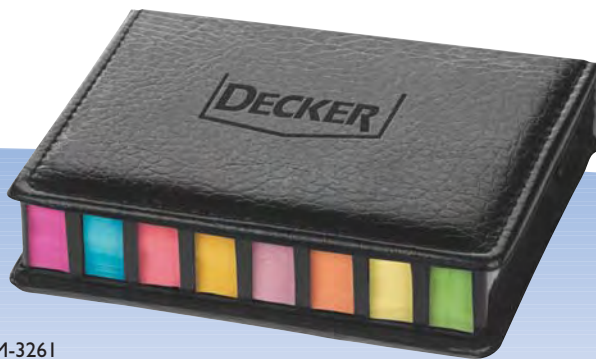

SM-3261

SM-3261 Deluxe Sticky Note Organizer

Leatherette organizer contains four 1-1/2" x 1" sticky notepads, multi-color sticky note flags in 8 colors and a 2-sided 4-year removable calendar. Silkscreened or Debossed.