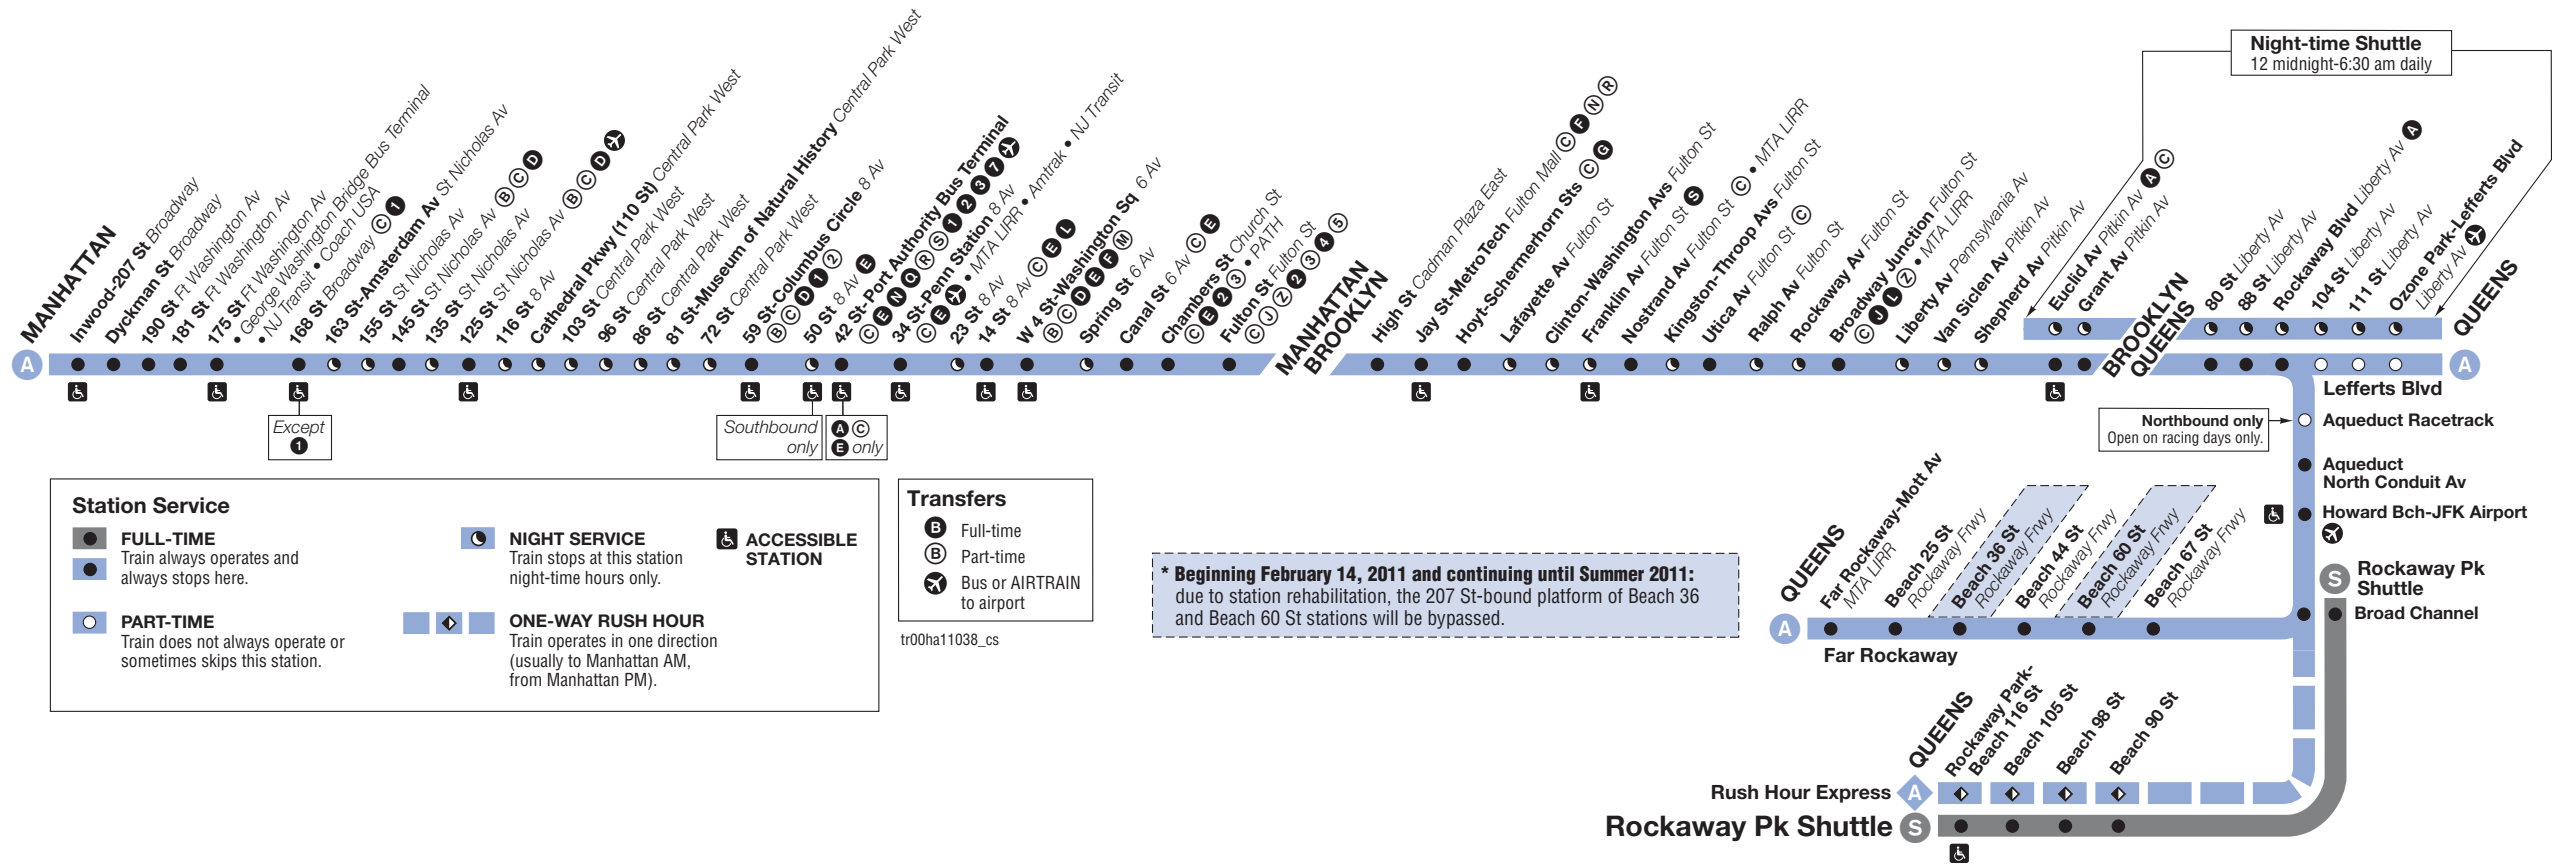

Effective December 12, 2010

Train Timetable

Rockaway Park Shuttle

This brochure contains information about **S** Rockaway Park shuttle service which operates at all times between Broad Channel, and Rockaway Park, Queens.

**ROCKAWAY PARK SHUTTLE
SCHEDULE INSIDE**

S Rockaway Park Shuttle (with 8 Avenue Express)

WEEKDAY SERVICE

S Rockaway Park Shuttle

From Broad Channel to Rockaway Park, Queens

	Broad Channel	Rckwy Pk Bch 116 St
M	12:04	12:12
X	12:18	12:26
M	12:19	12:27
M	12:31	12:39
X	12:40	12:48
M	12:46	12:54
X	1:04	1:12
M	1:06	1:14
M	1:17	1:25
X	1:30	1:38
M	1:32	1:40
	1:46	1:54
	2:06	2:14
	2:26	2:34
	2:46	2:54
	3:06	3:14
	3:26	3:34
	3:46	3:54
	4:06	4:14
	4:26	4:34
	4:46	4:54
	5:09	5:17
	5:32	5:40
	5:50	5:58
	6:09	6:17
	6:29	6:37
	6:47	6:55
	7:15	7:23
	7:37	7:45
	7:51	7:59
	8:09	8:17
	8:22	8:30
	8:38	8:46
	8:53	9:01
	9:10	9:18
	9:30	9:38
	9:50	9:58
	10:05	10:13
	10:19	10:27
	10:32	10:40
	10:50	10:58
	11:07	11:15
	11:23	11:31
	11:36	11:44
	11:51	11:59
	12:06	12:14
	12:21	12:29
	12:36	12:44
	12:51	12:59
	1:06	1:14
	1:21	1:29
	1:36	1:44
	1:51	1:59
	2:06	2:14
	2:21	2:29
	2:36	2:44
	2:51	2:59
	3:06	3:14
	3:20	3:28
	3:36	3:44

M - Monday morning only (Sunday nights)

X - Except Monday morning (Sunday nights)

Bold times denote PM hours.

S weekday Rockaway Park Shuttle service to Rockaway Park, Queens, cont.

Broad Channel	Rckwy Pk Bch 116 St
3:50	3:58
4:08	4:16
4:19	4:27
4:30	4:38
4:45	4:53
5:04	5:12
5:15	5:23
5:31	5:40
5:46	5:55
6:11	6:20
6:31	6:40
6:47	6:56
6:59	7:07
7:09	7:17
7:21	7:29
7:34	7:42
7:44	7:52
7:58	8:06
8:11	8:19
8:27	8:35
8:41	8:49
8:57	9:05
9:15	9:23
9:36	9:44
9:55	10:03
10:15	10:23
10:38	10:46
10:52	11:00
11:13	11:21
11:33	11:41
11:55	12:03