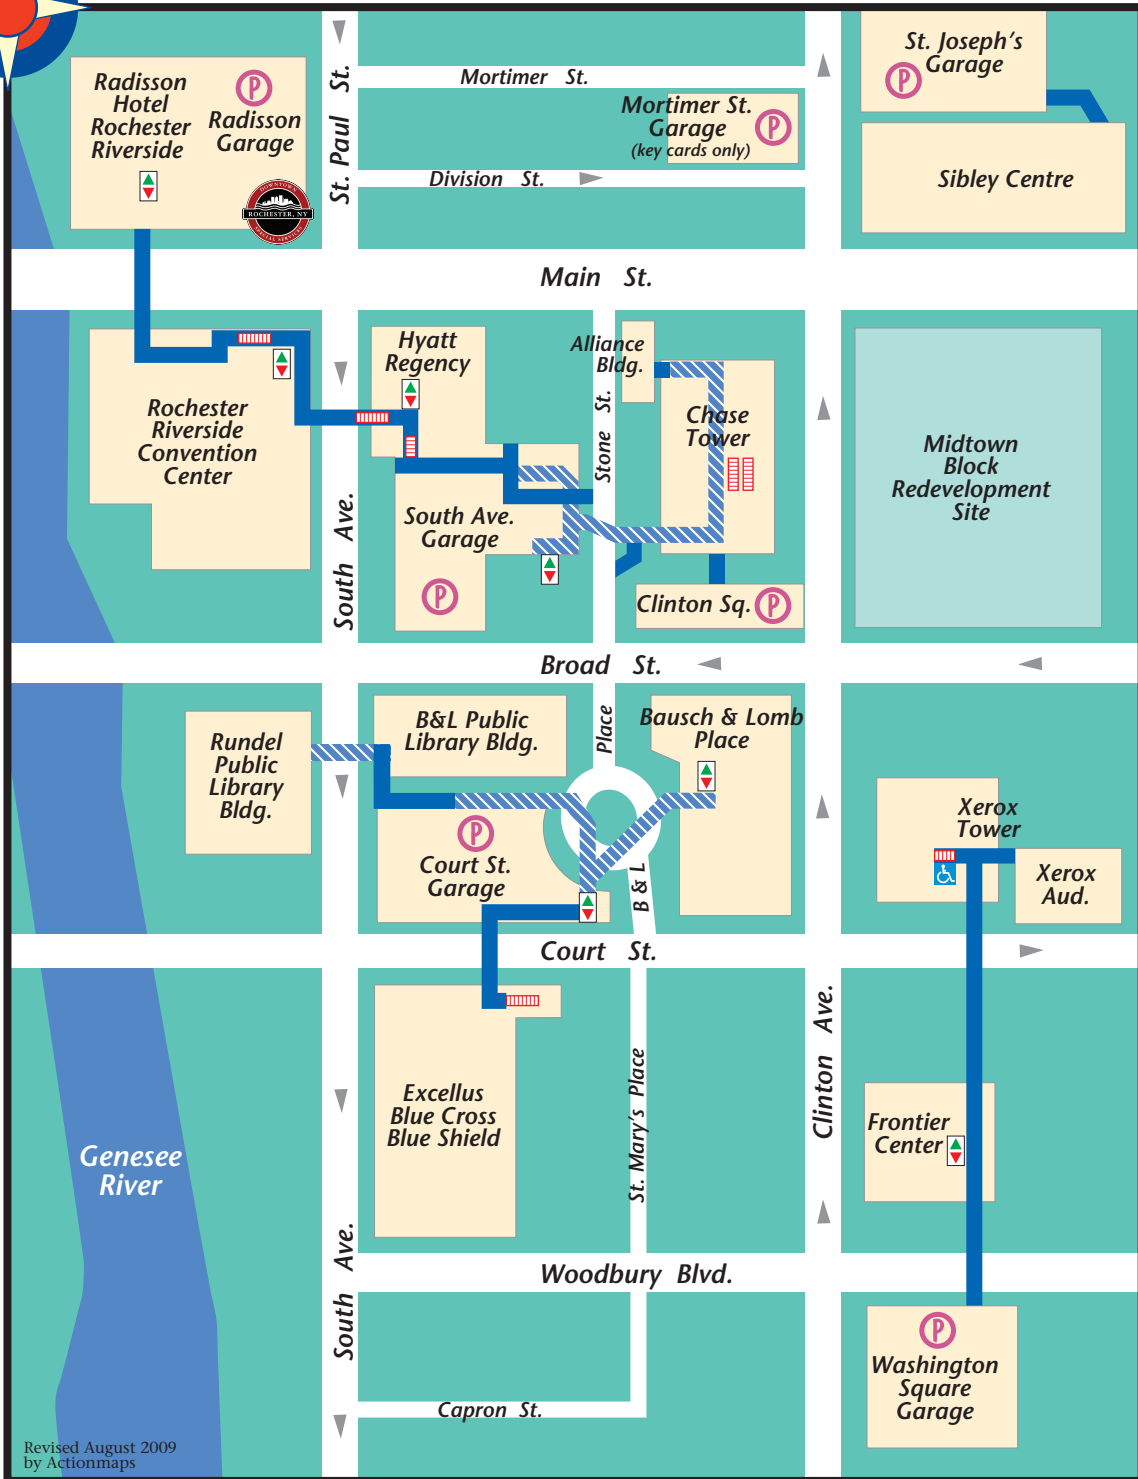

DOWNTOWN SKYWAY MAP

Revised August 2009
by Actionmaps

- L**  **Elevator**
- E**  **Escalator**
- G**  **Ground level or above**
- E**  **Below ground**
- N**  **Accessible Lift**
- D**  **Information Center**

The Skyway System contains underground, street-level and above-ground components. Look for the blue Skyway signs  when traveling through the system.