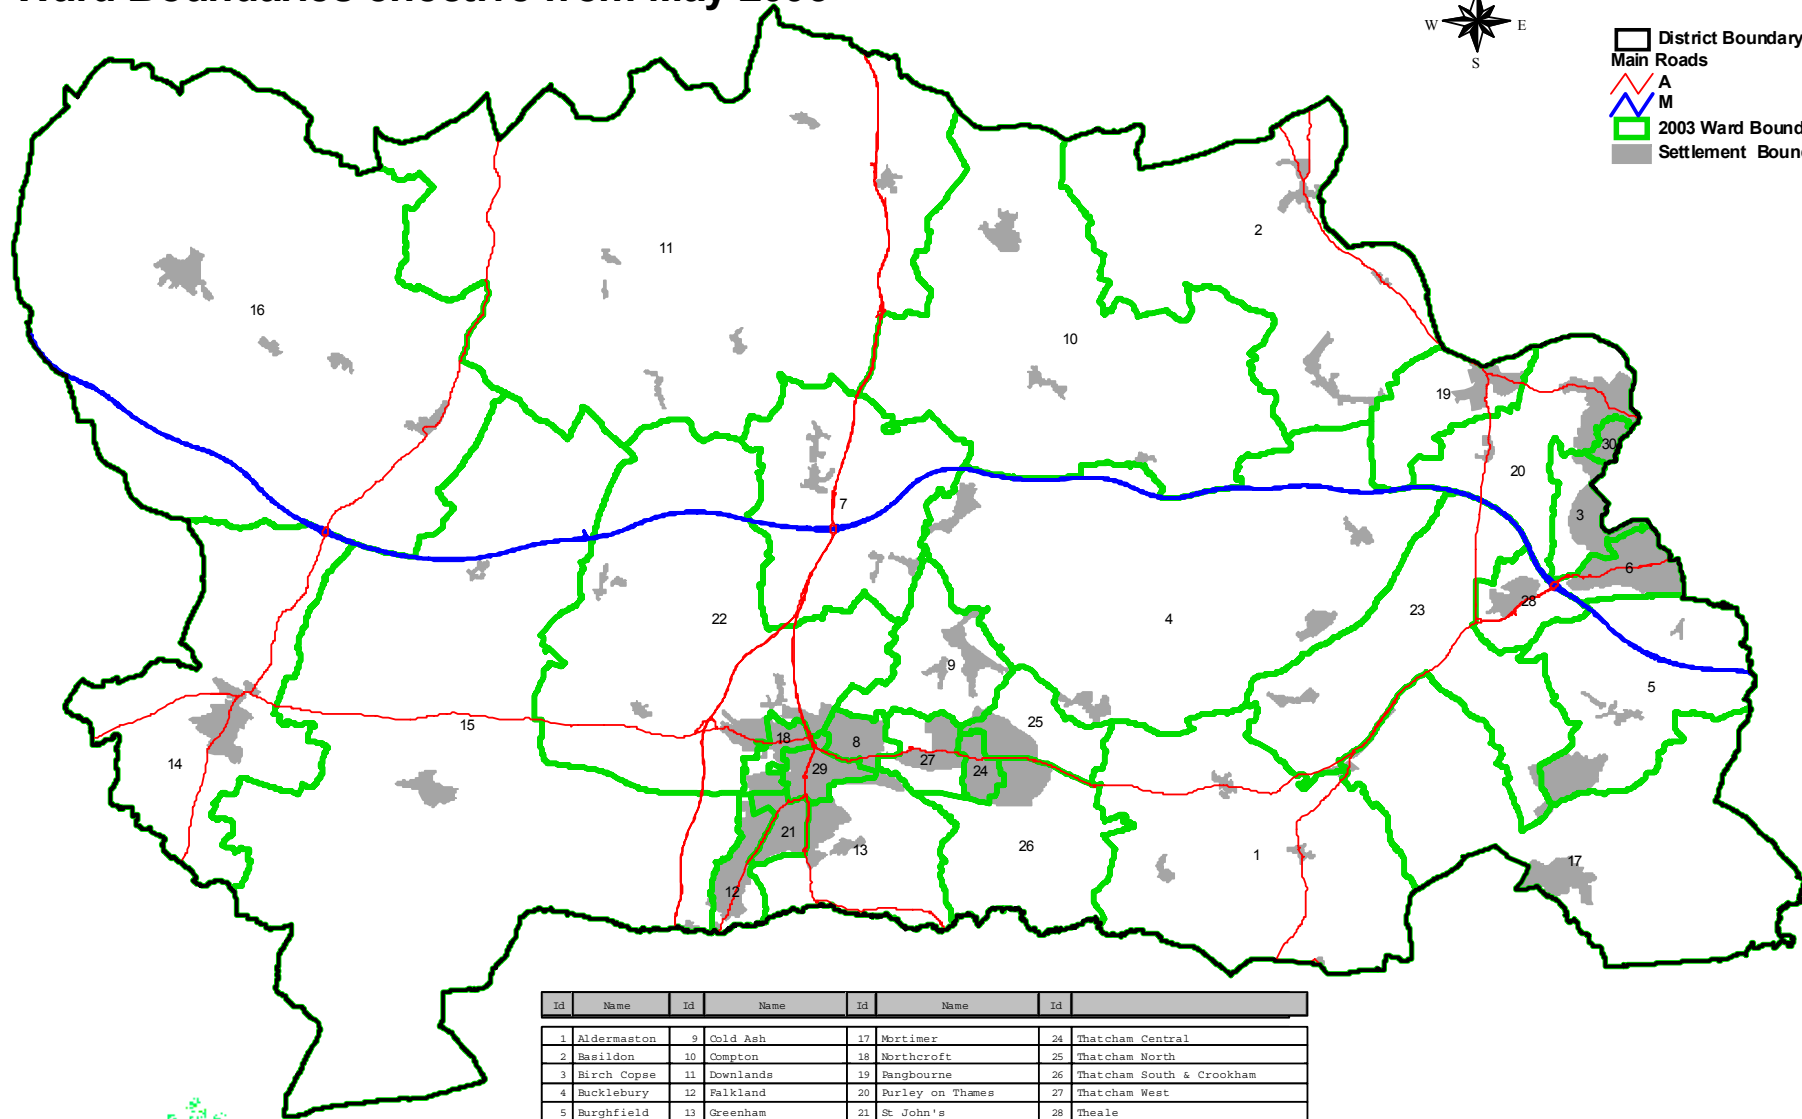

Ward Boundaries effective from May 2003

- District Boundary
- Main Roads**
- A
- M
- 2003 Ward Boundaries
- Settlement Boundaries

Id	Name	Id	Name	Id	Name	Id	Name
1	Aldermaston	9	Cold Ash	17	Mortimer	24	Thatcham Central
2	Basildon	10	Compton	18	Northcroft	25	Thatcham North
3	Birch Copse	11	Downlands	19	Bangbourne	26	Thatcham South & Crookham
4	Bucklebury	12	Falkland	20	Purley on Thames	27	Thatcham West
5	Burghfield	13	Greenham	21	St John's	28	Theale
6	Calcot	14	Hungerford	22	Speen	29	Victoria
7	Chieveley	15	Kintbury	23	Sulhamstead	30	Westwood
8	Clay Hill	16	Lambourn Valley				

Based upon the OS mapping with the permission of the controller HMSO (c) Crown Copyright. Unauthorised reproduction infringes copyright and may lead to prosecution or civil proceedings. West Berkshire DC, LA 090 72L, January 03.