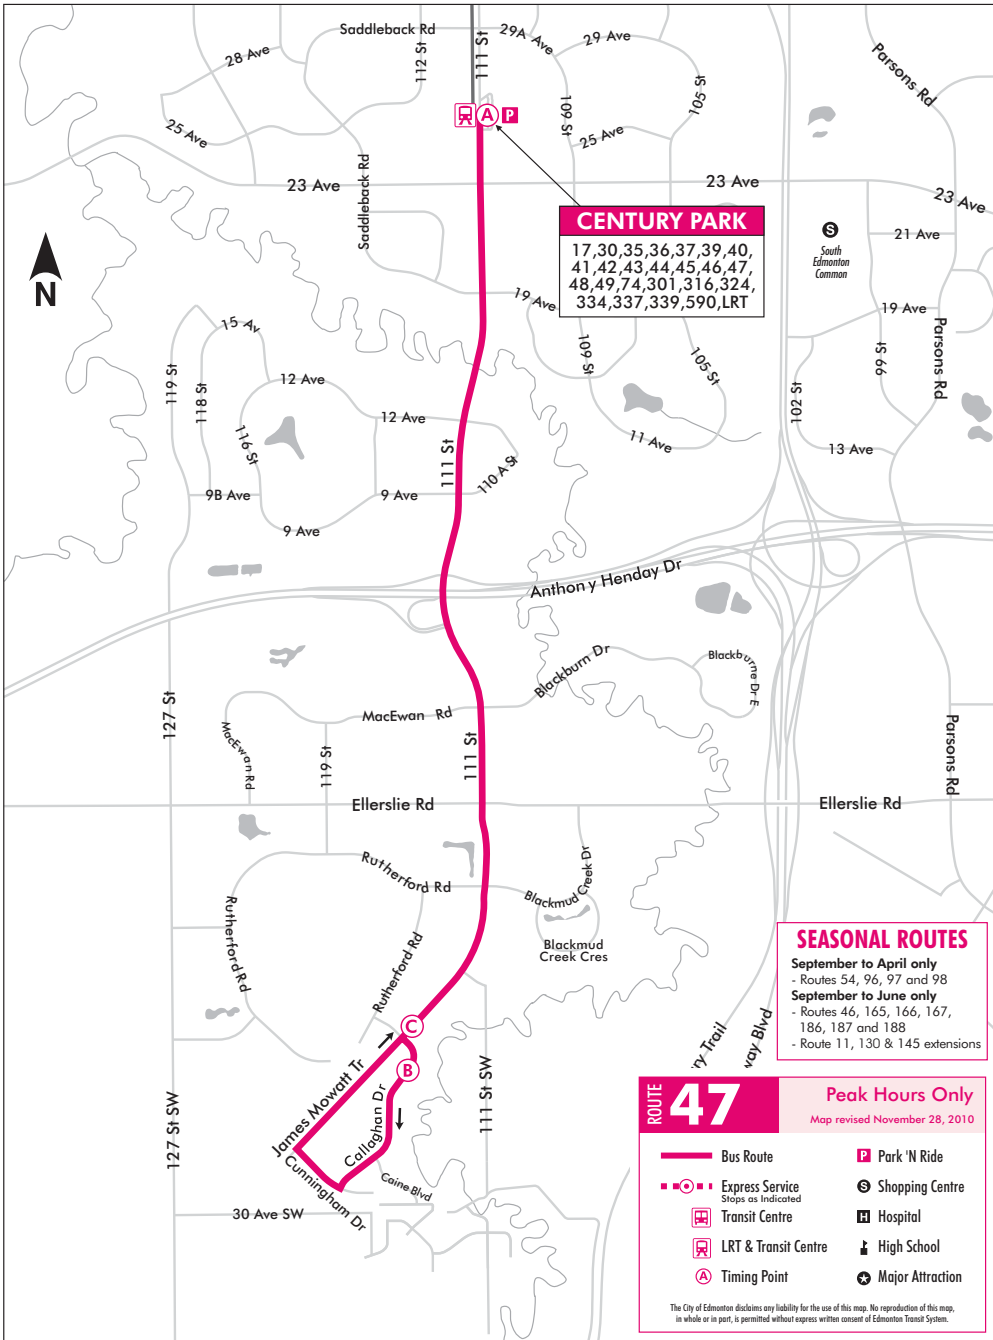

ROUTE 47 Days of Operation **Monday to Friday**

Destinations Century Park to Callaghan		Destinations Callaghan to Century Park																			
Century Park TC	Callaghan Dr Callaghan Close	James Mowatt Tr Callaghan Dr	Century Park TC																		
A	B	C	A																		
6:00	6:12	6:16	6:26																		
6:30	6:42	6:46	6:56																		
7:00	7:12	7:16	7:26																		
7:30	7:42	7:46	7:56																		
8:00	8:12	8:16	8:26																		
8:30	8:42	8:46	8:56																		
3:05	3:17	3:21	3:31																		
3:35	3:47	3:51	4:01																		
4:05	4:17	4:21	4:31																		
4:35	4:47	4:51	5:01																		
5:05	5:17	5:21	5:31																		
5:35	5:47	5:51	6:01																		
6:05	6:17	6:21	6:31																		

Bold Text represents PM. time TC=Transit Centre B = Bus Equipped with Bike Rack C=Community Bus Subject to change without notice

ROUTE 47 Bus Stop Numbers Dial 780-496-1600, enter your bus stop number.

Destinations Century Park to Callaghan				Destinations Callaghan to Century Park			
St.	Ave.	Dir./Bus Stop		St.	Ave.	Dir./Bus Stop	
A	*Century Pk	Transit Ctr	SB 4207	B	*Callaghan Dr	Callaghan Cl	SB 9164
	111 St	23 Av	SB 4456		Callaghan Dr	Callaghan Ct	SB 9160
	111 St	Saddbk Rd S En	SB 4017		Callaghan Dr	Caine Blvd	SB 9714
	111 St	Saddbk Rd S En	SB 4477		Cunningham Way	Cunningham Dr	WB 9720
	111 St	12 Av	SB 4105		J Mowatt Tr SW	Cunningham Dr	NB 9730
	111 St	9 Av	SB 4790	C	*J Mowatt Tr SW	Callaghan Dr	NB 9167
	111 St SW	MacEwan Rd SW	SB 9762		J Mowatt Tr SW	Callaghan Dr	NB 9209
	J Mowatt Tr SW	Ellerslie Rd SW	SB 9788		J Mowatt Tr SW	Callaghan Dr	NB 9224
	J Mowatt Tr SW	Rutherford Rd	SB 9231		J Mowatt Tr SW	Blackmd Ck Dr	NB 9675
	J Mowatt Tr SW	Callaghan Dr	SB 9169		111 St SW	Ellerslie Rd SW	NB 9152
B	*Callaghan Dr	Callaghan Cl	SB 9164		111 St SW	Blackbrn Dr W	NB 9259
					111 St	9 Av	NB 4106
					111 St	12 Av	NB 4864
					111 St	19 Av	NB 4440
					111 St	19 Av	NB 4961
					111 St	23 Av	NB 4548
				A	*Century Pk	Transit Ctr	SB 4207