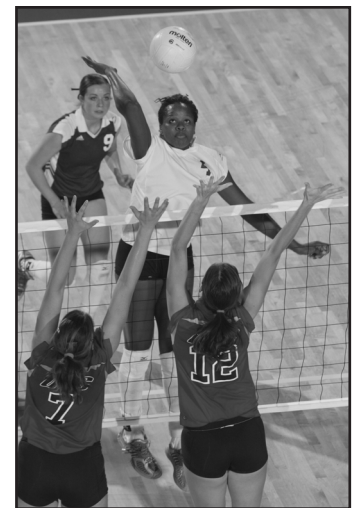

Green Bay's Janelle Tomlinson registered 620 kills in 2003 and 592 the previous season.

Wright State's Taylor Gerlach is one of 12 League players to collect 500 digs in a season (501 in 2004).

Cleveland State's Jamie Bouyer posted a Horizon League-record 166 block assists in the 2003 campaign.