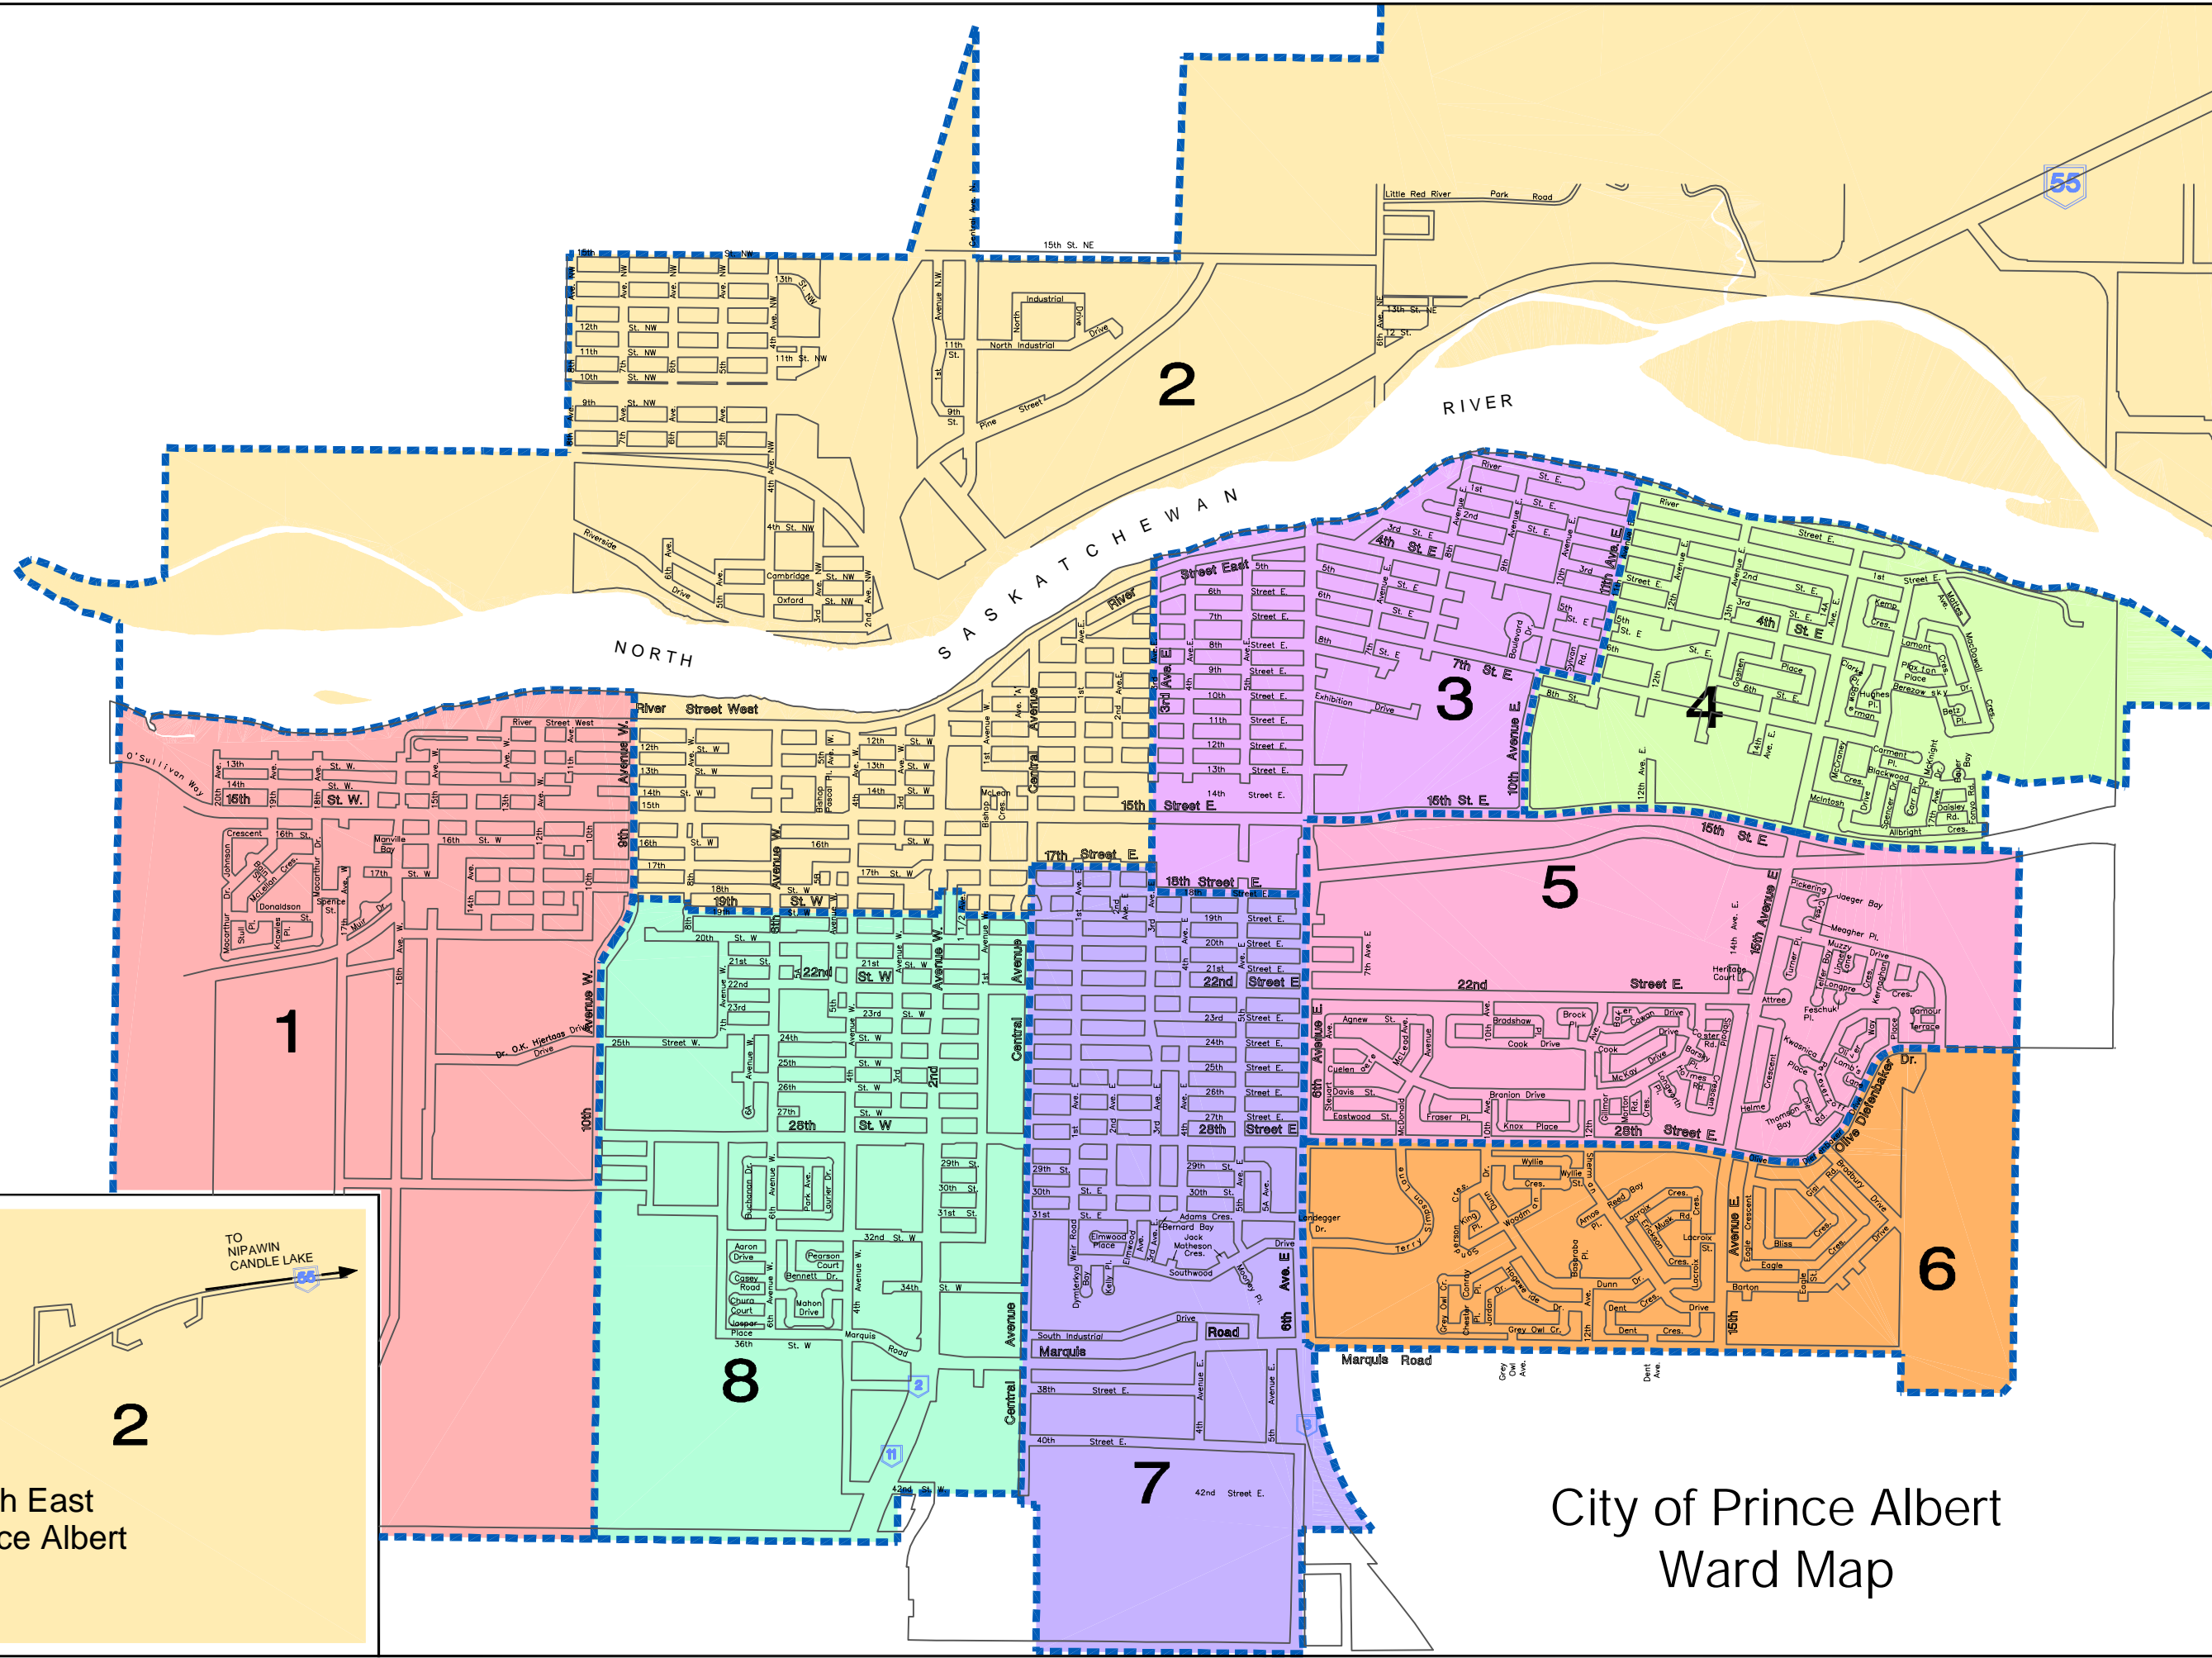

55

City of Prince Albert  
Ward Map