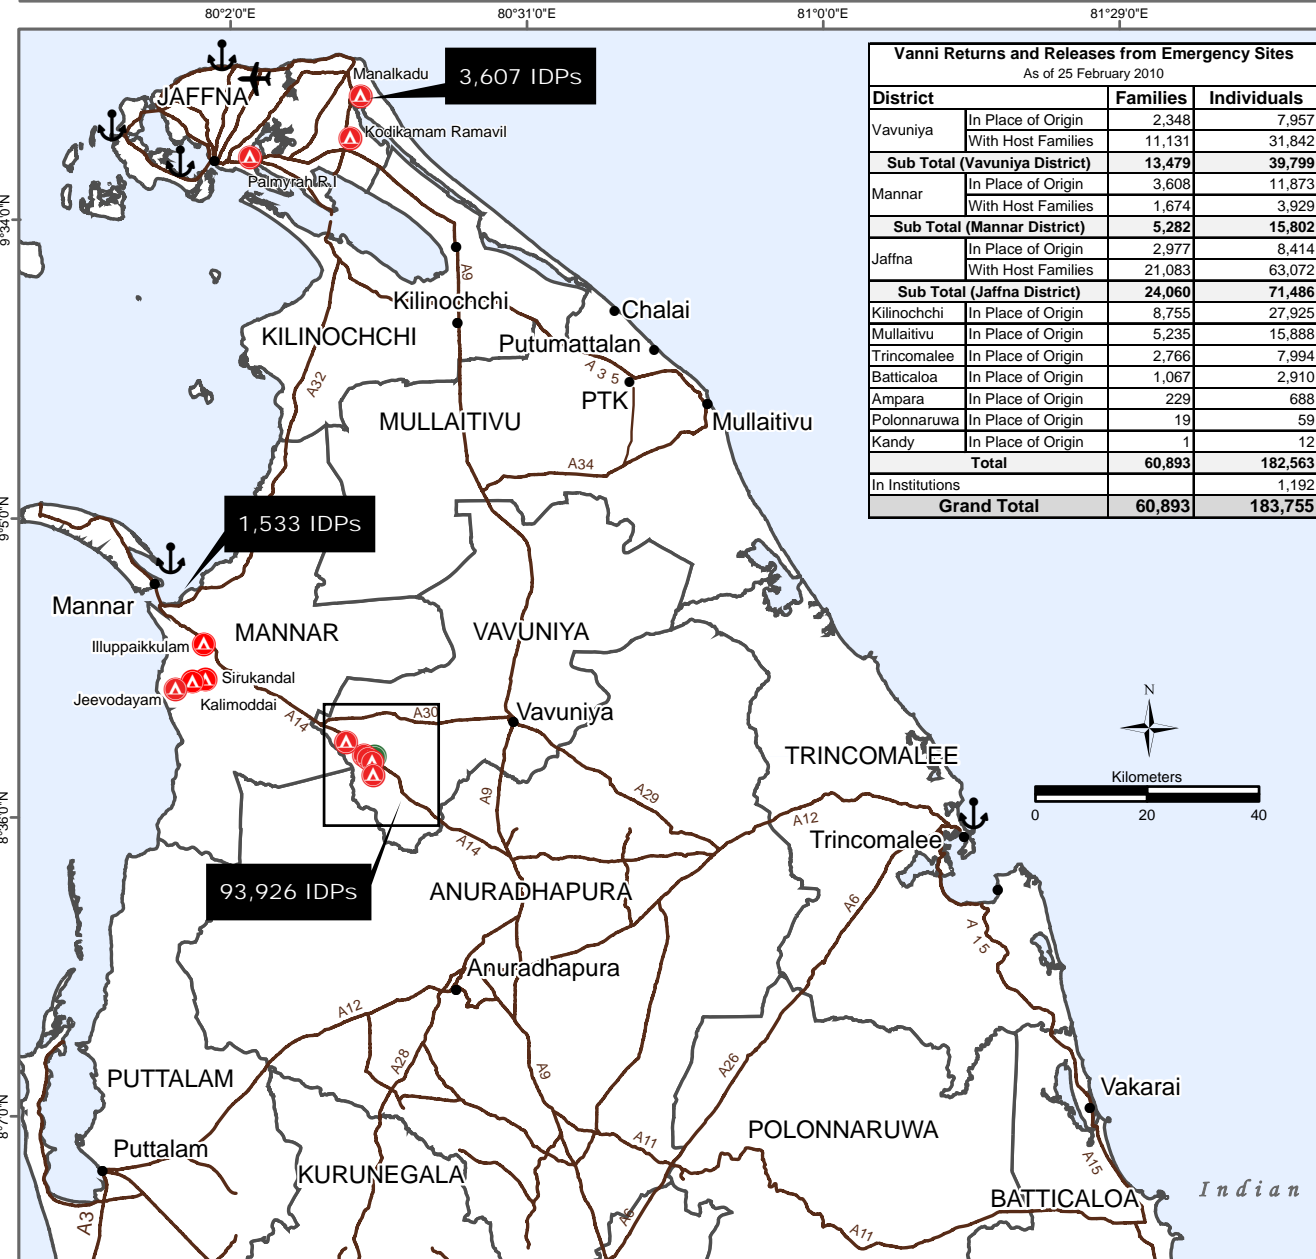

Vanni IDP Camps and Resettlement Information

Arrivals since 01 April 2008 - Updated as of 25 February 2010

Northern Area

Vanni Returns and Releases from Emergency Sites As of 25 February 2010			
District		Families	Individuals
Vavuniya	In Place of Origin	2,348	7,957
	With Host Families	11,131	31,842
Sub Total (Vavuniya District)		13,479	39,799
Mannar	In Place of Origin	3,608	11,873
	With Host Families	1,674	3,929
Sub Total (Mannar District)		5,282	15,802
Jaffna	In Place of Origin	2,977	8,414
	With Host Families	21,083	63,072
Sub Total (Jaffna District)		24,060	71,486
Kilinochchi	In Place of Origin	8,755	27,925
Mullaitivu	In Place of Origin	5,235	15,888
Trincomalee	In Place of Origin	2,766	7,994
Batticaloa	In Place of Origin	1,067	2,910
Ampara	In Place of Origin	229	688
Polonnaruwa	In Place of Origin	19	59
Kandy	In Place of Origin	1	12
Total		60,893	182,563
In Institutions			1,192
Grand Total		60,893	183,755

Legend

- District Boundary
- Roads
- Ports
- Domestic Airports
- Semi Permanent Shelter Sites
- Emergency Shelter Sites
- Towns / Villages

Vanni IDPs in Emergency Sites As of 25 February 2010			
District	IDP Site	Families	Individuals
Vavuniya (As of 25 Feb 2010)	Menik Farm Zone 0 - Kathirkamarnagar village	4,580	15,212
	Menik Farm Zone 1 - Ananthakumarasuwamy Village	7,380	23,741
	Menik Farm Zone 2	6,540	21,890
	Menik Farm Zone 3 - Arunasalam Village	5,074	17,500
	Menik Farm Zone 4	3,764	11,885
	Menik Farm Zone 6 A	1,095	3,698
	Sub Total		28,433
Jaffna (As of 25 Feb 2010)	Palmyra (Research Institution)	232	316
	Kodikamam Ramavil	810	2,606
	Manalkadu (Open camp)	213	685
Sub Total		1,255	3,607
Mannar (As of 25 Feb 2010)	Iluppaikkulam	140	481
	Kalimoddai	126	477
	Sirukandal	114	433
	Jeevodayam	43	142
Sub Total		423	1,533
Total		30,111	99,066

Data source(s):
UNHCR Colombo

Updated as at: 25-Feb-2010
Produced on: 03-Mar-2010

Projection / Datum: Transverse Mercator Kandawala

Admin boundaries provided by: Survey Department, Government of Sri Lanka