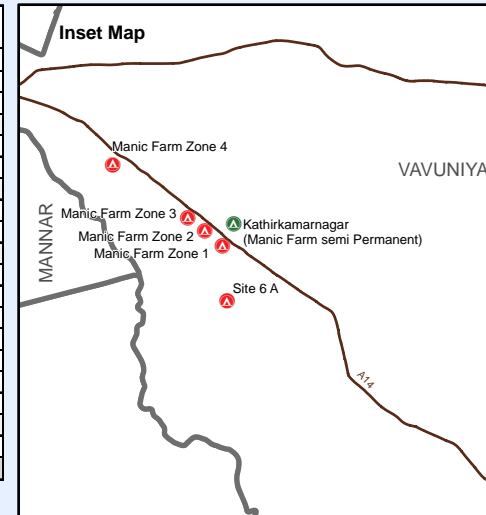

Vanni IDP Camps and Resettlement Information

Arrivals since 01 April 2008 - Updated as of 25 February 2010

Northern Area

Vanni Returns and Releases from Emergency Sites As of 25 February 2010			
District		Families	Individuals
Vavuniya	In Place of Origin	2,348	7,957
	With Host Families	11,131	31,842
Sub Total (Vavuniya District)		13,479	39,799
Mannar	In Place of Origin	3,608	11,873
	With Host Families	1,674	3,929
Sub Total (Mannar District)		5,282	15,802
Jaffna	In Place of Origin	2,977	8,414
	With Host Families	21,083	63,072
Sub Total (Jaffna District)		24,060	71,486
Kilinochchi	In Place of Origin	8,755	27,925
Mullaitivu	In Place of Origin	5,235	15,888
Trincomalee	In Place of Origin	2,766	7,994
Batticaloa	In Place of Origin	1,067	2,910
Ampara	In Place of Origin	229	688
Polonnaruwa	In Place of Origin	19	59
Kandy	In Place of Origin	1	12
Total		60,893	182,563
In Institutions			1,192
Grand Total		60,893	183,755

Legend

- District Boundary
- Roads
- Ports
- Domestic Airports
- Semi Permanent Shelter Sites
- Emergency Shelter Sites
- Towns / Villages

Vanni IDPs in Emergency Sites As of 25 February 2010			
District	IDP Site	Families	Individuals
Vavuniya (As of 25 Feb 2010)	Menik Farm Zone 0 - Kathirkamarnagar village	4,580	15,212
	Menik Farm Zone 1 - Ananthakumarasuwamy Village	7,380	23,741
	Menik Farm Zone 2	6,540	21,890
	Menik Farm Zone 3 - Arunasalam Village	5,074	17,500
	Menik Farm Zone 4	3,764	11,885
	Menik Farm Zone 6 A	1,095	3,698
	Sub Total		28,433
Jaffna (As of 25 Feb 2010)	Palmyra (Research Institution)	232	316
	Kodikamam Ramavil	810	2,606
	Manalkadu (Open camp)	213	685
Sub Total		1,255	3,607
Mannar (As of 25 Feb 2010)	Iluppaikkulam	140	481
	Kalimoddai	126	477
	Sirukandal	114	433
	Jeevodayam	43	142
Sub Total		423	1,533
Total		30,111	99,066

Data source(s):
UNHCR Colombo

Updated as at: 25-Feb-2010
Produced on: 03-Mar-2010

Projection / Datum: Transverse Mercator Kandawala

Admin boundaries provided by: Survey Department, Government of Sri Lanka