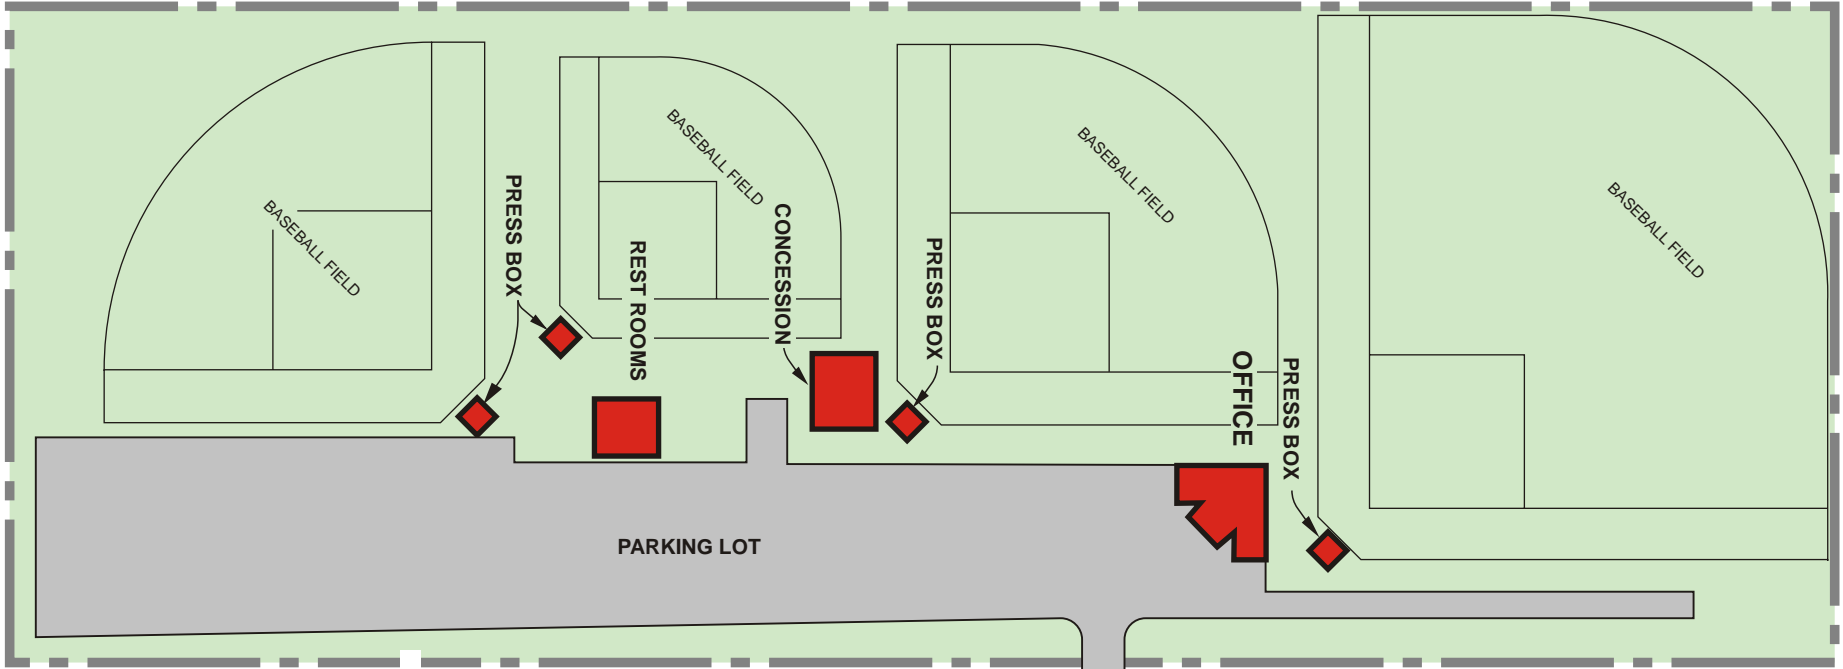

PROPERTY LINE

PROPERTY LINE

0
50 Feet
NOT TO SCALE
6-04-03

TO CANINO ROAD
0.3 MILE

W. NELLIS LANE

MEADOWSHIRE

HARRIS COUNTY
PRECINCT ONE
DOW #2 PARK
200 West Nellis
6 ACRES
EL FRANCO LEE
COMMISSIONER