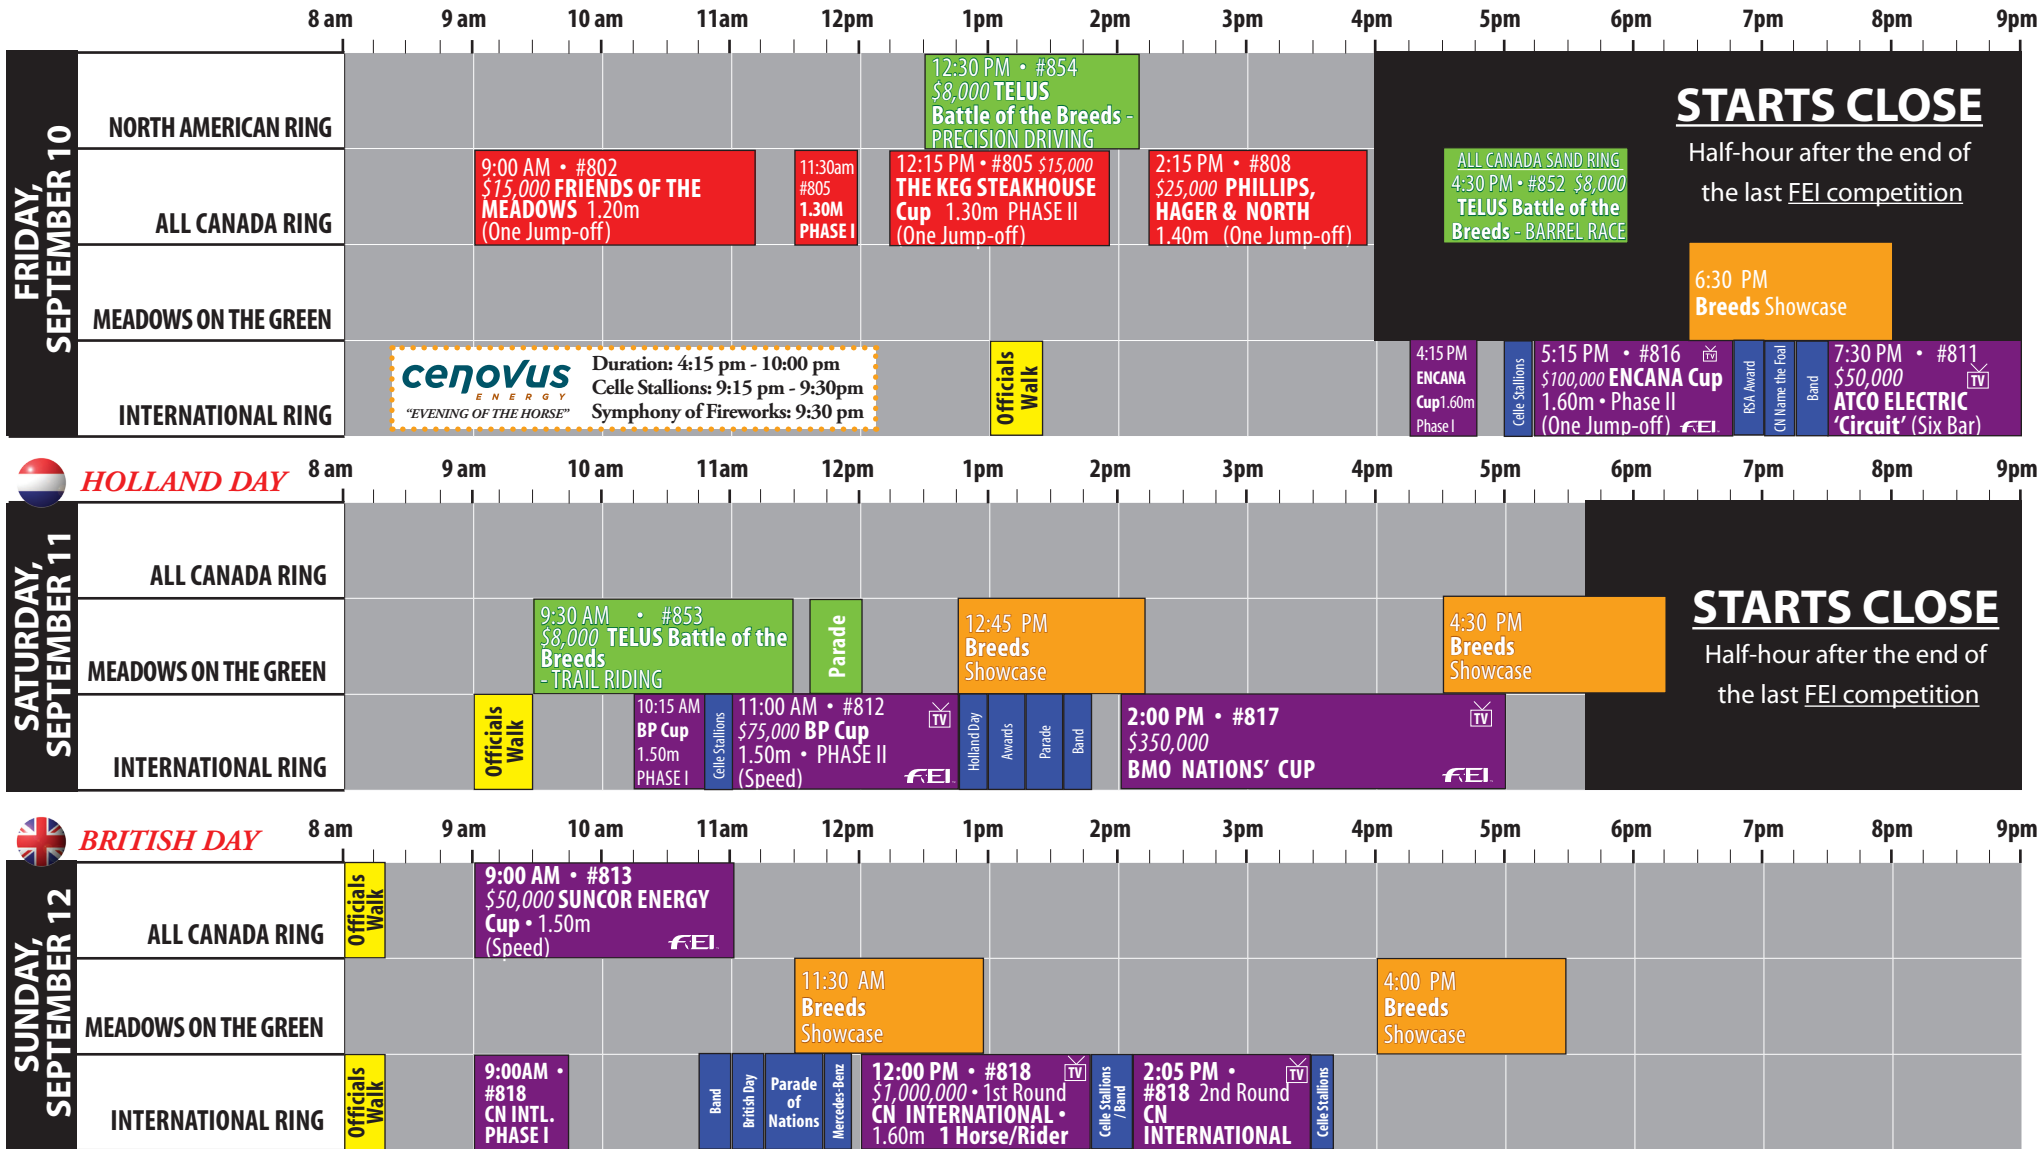

"MASTERS" TENTATIVE SCHEDULE

SEPTEMBER 8 -12, 2010

This Schedule is tentative - IT WILL CHANGE DAILY once starts are closed for all divisions - Please check the website or day sheet for corrected times

■ Equine Canada competition	■ Special Features
■ FEI Competition	■ Breeds Showcase
■ Battle of the Breeds	

LAST MODIFIED ON: TUESDAY, SEPTEMBER 7 @ 4:35 PM