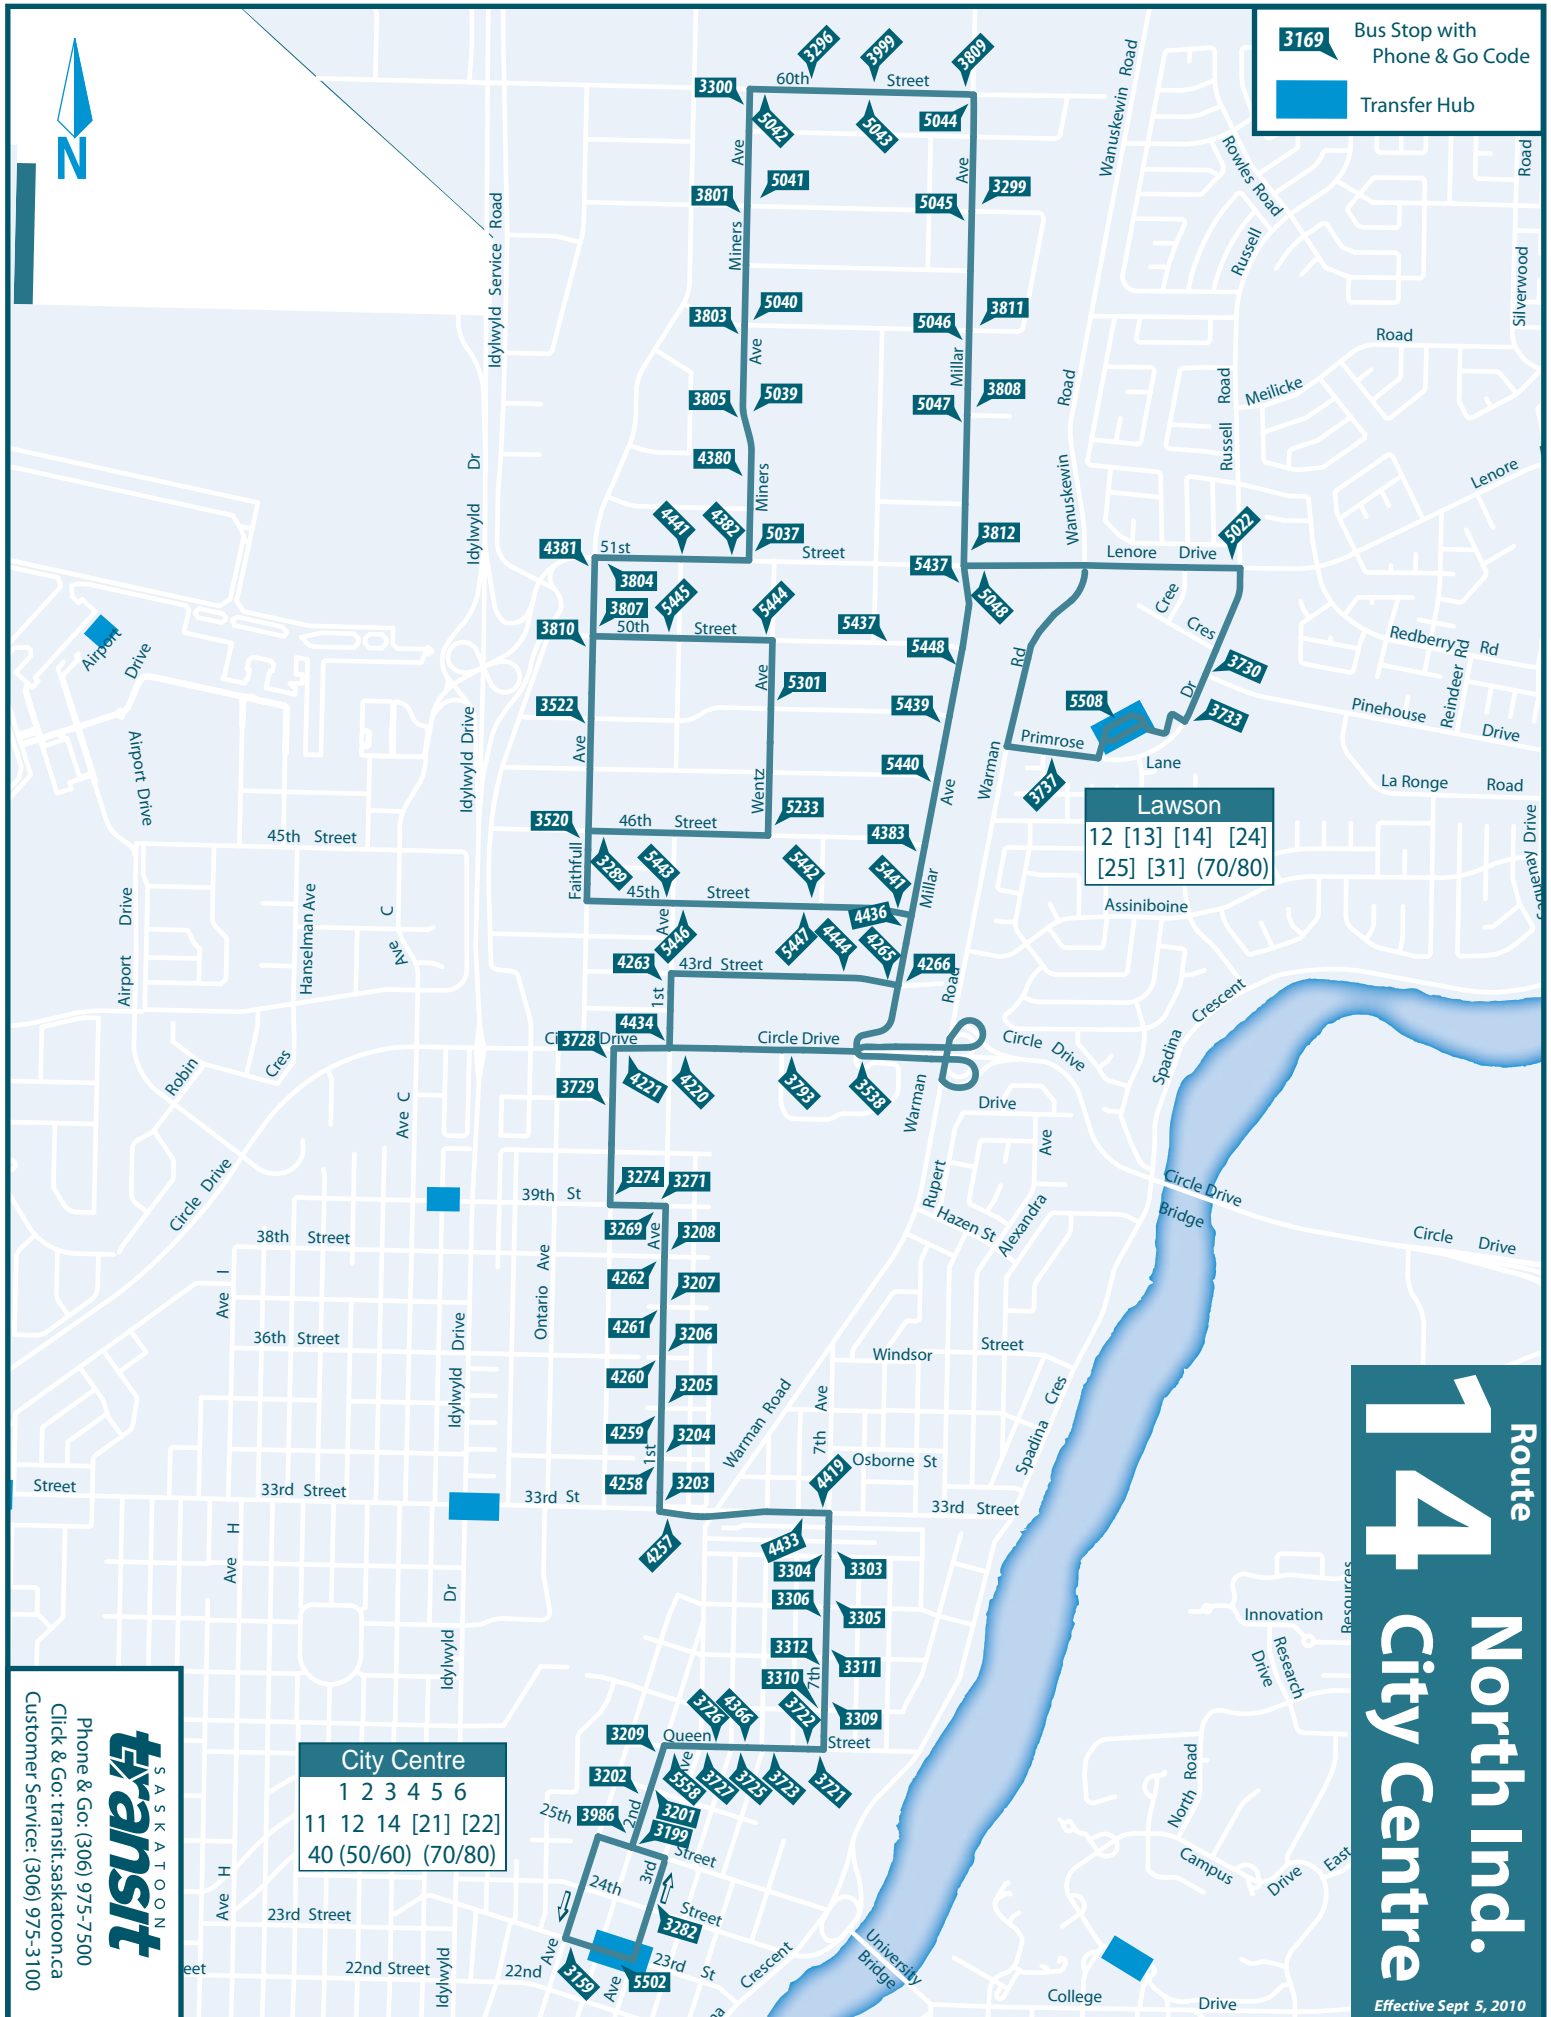

3169 Bus Stop with Phone & Go Code
Transfer Hub

Lawson
12 [13] [14] [24]
[25] [31] (70/80)

City Centre
1 2 3 4 5 6
11 12 14 [21] [22]
40 (50/60) (70/80)

Route 14
North Ind. City Centre

Effective Sept 5, 2010

SASKATOON Transit
Phone & Go: (306) 975-7500
Click & Go: transit.saskatoon.ca
Customer Service: (306) 975-3100