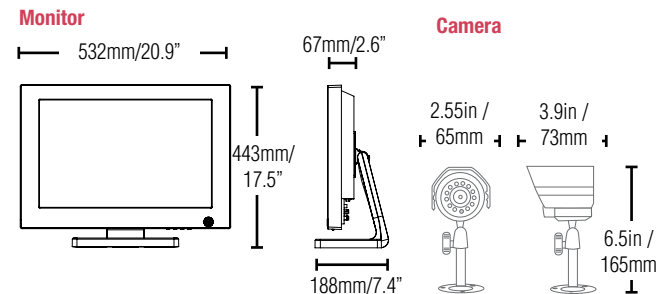

## Monitor:

<b>LCD:</b>	20.1" Wide Screen
<b>LCD Resolution:</b>	1680x1050
<b>Monitor display:</b>	Real time 240FPS (NTSC), 200 FPS (PAL)
<b>Image size:</b>	3-5 Kbyte (352x240, 352x288) (NTSC, PAL) 5-10 Kbyte (704x240, 704x288) (NTSC, PAL) 6-16 Kbyte (704x480, 704x576) (NTSC, PAL)
<b>Video inputs:</b>	4 x DIN, 8 x BNC
<b>Video outputs:</b>	Programmable Spot Out (BNC)
<b>Audio inputs:</b>	4 x line-in, RCA sockets
<b>Audio output:</b>	1 x line-out, RCA socket
<b>VGA input:</b>	included
<b>Component input:</b>	YPbPr
<b>Supply Voltage:</b>	100VAC-240VAC, 12VDC, 6.67A, 60/50Hz
<b>Power consumption:</b>	Approx. 65W
<b>Temperature range:</b>	-5° ~ 50° C / 23° ~ 122° F
<b>Weight:</b>	8.7 kg / 19.3 lbs
<b>Dimensions:</b>	21" X 14.4" X 2.7" / 532mm X 365mm X 67mm (without stand) 21" X 17" X 7.4" / 532mm X 433mm X 188mm (with stand)

## DIMENSIONS:

## PRODUCT INFORMATION:

<b>Model#:</b>	L20WD804321 (UPC: 7-78597-28432 4)
<b>Weight:</b>	18.4 kg / 40.56 lb
<b>Package Dimensions:</b>	650mm/25.59" x 565mm/22.24" x 365mm/14.37" (W x H x D)
<b>Includes:</b>	20" LCD DVR, 320GB HDD Pre-Installed, Remote Control, Power Supply, 4 Cameras & stands, 100 ft. camera extension cables (4), 10 ft. Ethernet cable, Software application CD, Mouse