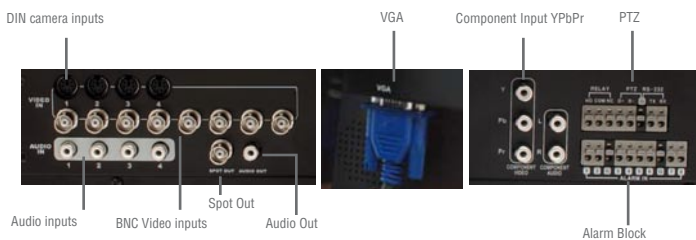

DVR:

Hard disk capacity:	SATA Interface (Max 750 GB), 100% duty cycle,
Secondary Storage:	USB Default (USB memory stick, USB HDD), USB Optical Drive (CDRW, DVDRW)
Back-up file formats:	AVI, JPG, BMP
Compression:	MPEG4
Recording speed:	240/200 (NTSC/PAL) @ 352x240 120/100 (NTSC/PAL) @ 704x240 60/50 (NTSC/PAL) @ 704x480
Record Scheduling:	Hourly, Daily, Weekly adjustable per channel
Pre/Post alarm recording:	5 seconds (Pre); 3 minutes (Post), programmable per camera
Event/Log search:	Up to 100,000 for user login/out, configuration changes, remote access, connects/disconnects
Playback:	Single, Quad or 8CH Simultaneous
Alarm inputs:	8 x TTL, programmable as NC/NO
Alarm outputs:	1 x Relay with NO/NC contact; 30VDC/1A, 125VAC/0.5A resistive
Activity detection:	16x16 grid, Sensitivity levels: 10
PTZ Control:	RS-485 interface
Remote Functions:	Live View, Live Recording, Search, Set-up, Back-up
Network Speed Control:	8 levels (56Kb ~ 8MB)/sec.
Network Protocol:	TCP/IP, DDNS and Web
Network Interface:	10/100-Base-TX, RJ-45

BACK JACK PANEL:

Camera: SG7555

Image Sensor:	High Resolution 1/4" Color Image Sensor
Video Format:	NTSC
Effective Pixels:	H: 656, V: 492
Resolution:	480 TV Line
Scan System:	2:1 Interlace
Sync System:	Internal
S/N Ratio:	More than 48dB
Iris:	AES
AES Shutter Speed:	1/60~1/50,000 Sec
Mini Illumination:	3.0 Lux without IR LED, 0 Lux with IR LED
Video Output:	1.0Vpp @ 75 ohm
Lens/ Lens Mount:	3,6mm F 1.7/ Fixed
FOV (Diagonal):	70 degree
Termination:	6 pin DIN
IR LED/ Night Vision Range:	24 pieces / 850 nm / 50ft/15m
Power Requirement:	12Vdc
Power Consumption:	330 mA
Operating Temp Range:	-10° ~ 50° C
Dimension:	2.55" / 65mm X 2.9"/73mm X 6.5"/165mm (W X D X H)
Environmental Rating:	IP 66