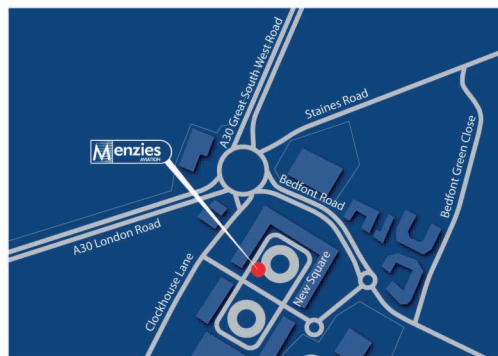

Head Office Location

Menzies Aviation

4 New Square
Bedfont Lakes
Middlesex
United Kingdom
TW14 8HA

T: +44 (0) 208 750 6000
F: +44 (0) 208 750 6001

www.menziesaviation.com

1. From J13 of the M25 take the exit signposted Ashford
2. Continue straight ahead at the next set of traffic lights along A30 London Road
3. At the roundabout take the 3rd exit along Bedfont Road
4. Take the 3rd exit at the roundabout and turn right at the next into New Square