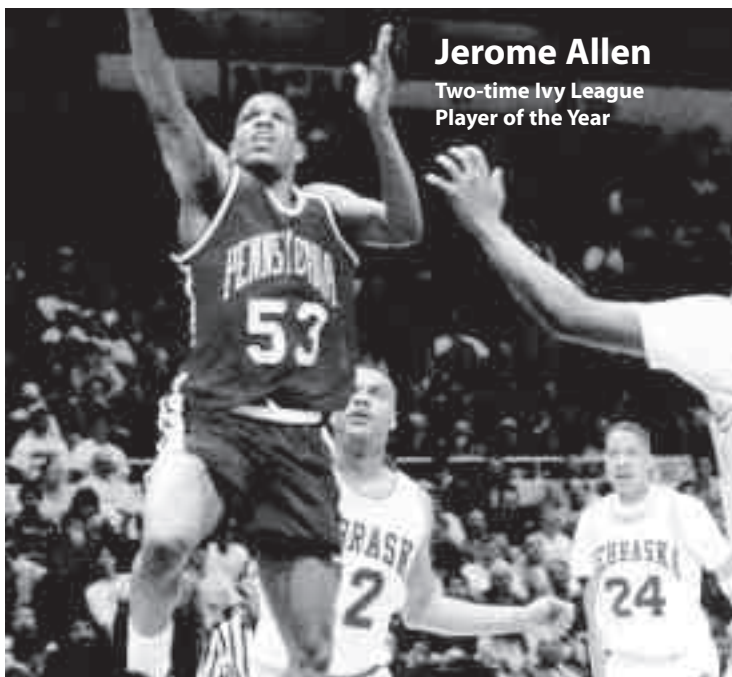

# Penn Men's Basketball

**Jerome Allen**  
Two-time Ivy League  
Player of the Year

12/28	at Providence	.....42-46 L
12/29	at Rhode Island	.....70-59 W
1/3	AMERICAN	.....50-47 W
1/6	at Dartmouth*	.....68-61 W
1/7	at Harvard*	.....69-66 W
1/14	SAINT JOSEPH'S #	.....66-86 L
1/24	LA SALLE #	.....85-96 L
1/28	PRINCETON*	.....51-63 L
2/3	at Yale*	.....(ot) 47-51 L
2/6	at Brown*	.....(ot) 63-67 L
2/8	TEMPLE #	.....57-81 L
2/10	CORNELL*	.....64-52 W
2/11	COLUMBIA*	.....(ot) 63-58 W
2/14	at Princeton*	.....(ot) 41-45 L
2/17	HARVARD*	.....(ot) 77-74 W
2/18	DARTMOUTH*	.....52-56 W
2/21	VILLANOVA #	.....51-65 L
2/24	at Columbia*	.....70-72 L
2/25	at Cornell*	.....(ot) 46-49 L
3/2	BROWN*	.....80-74 W
3/3	YALE*	.....63-60 W