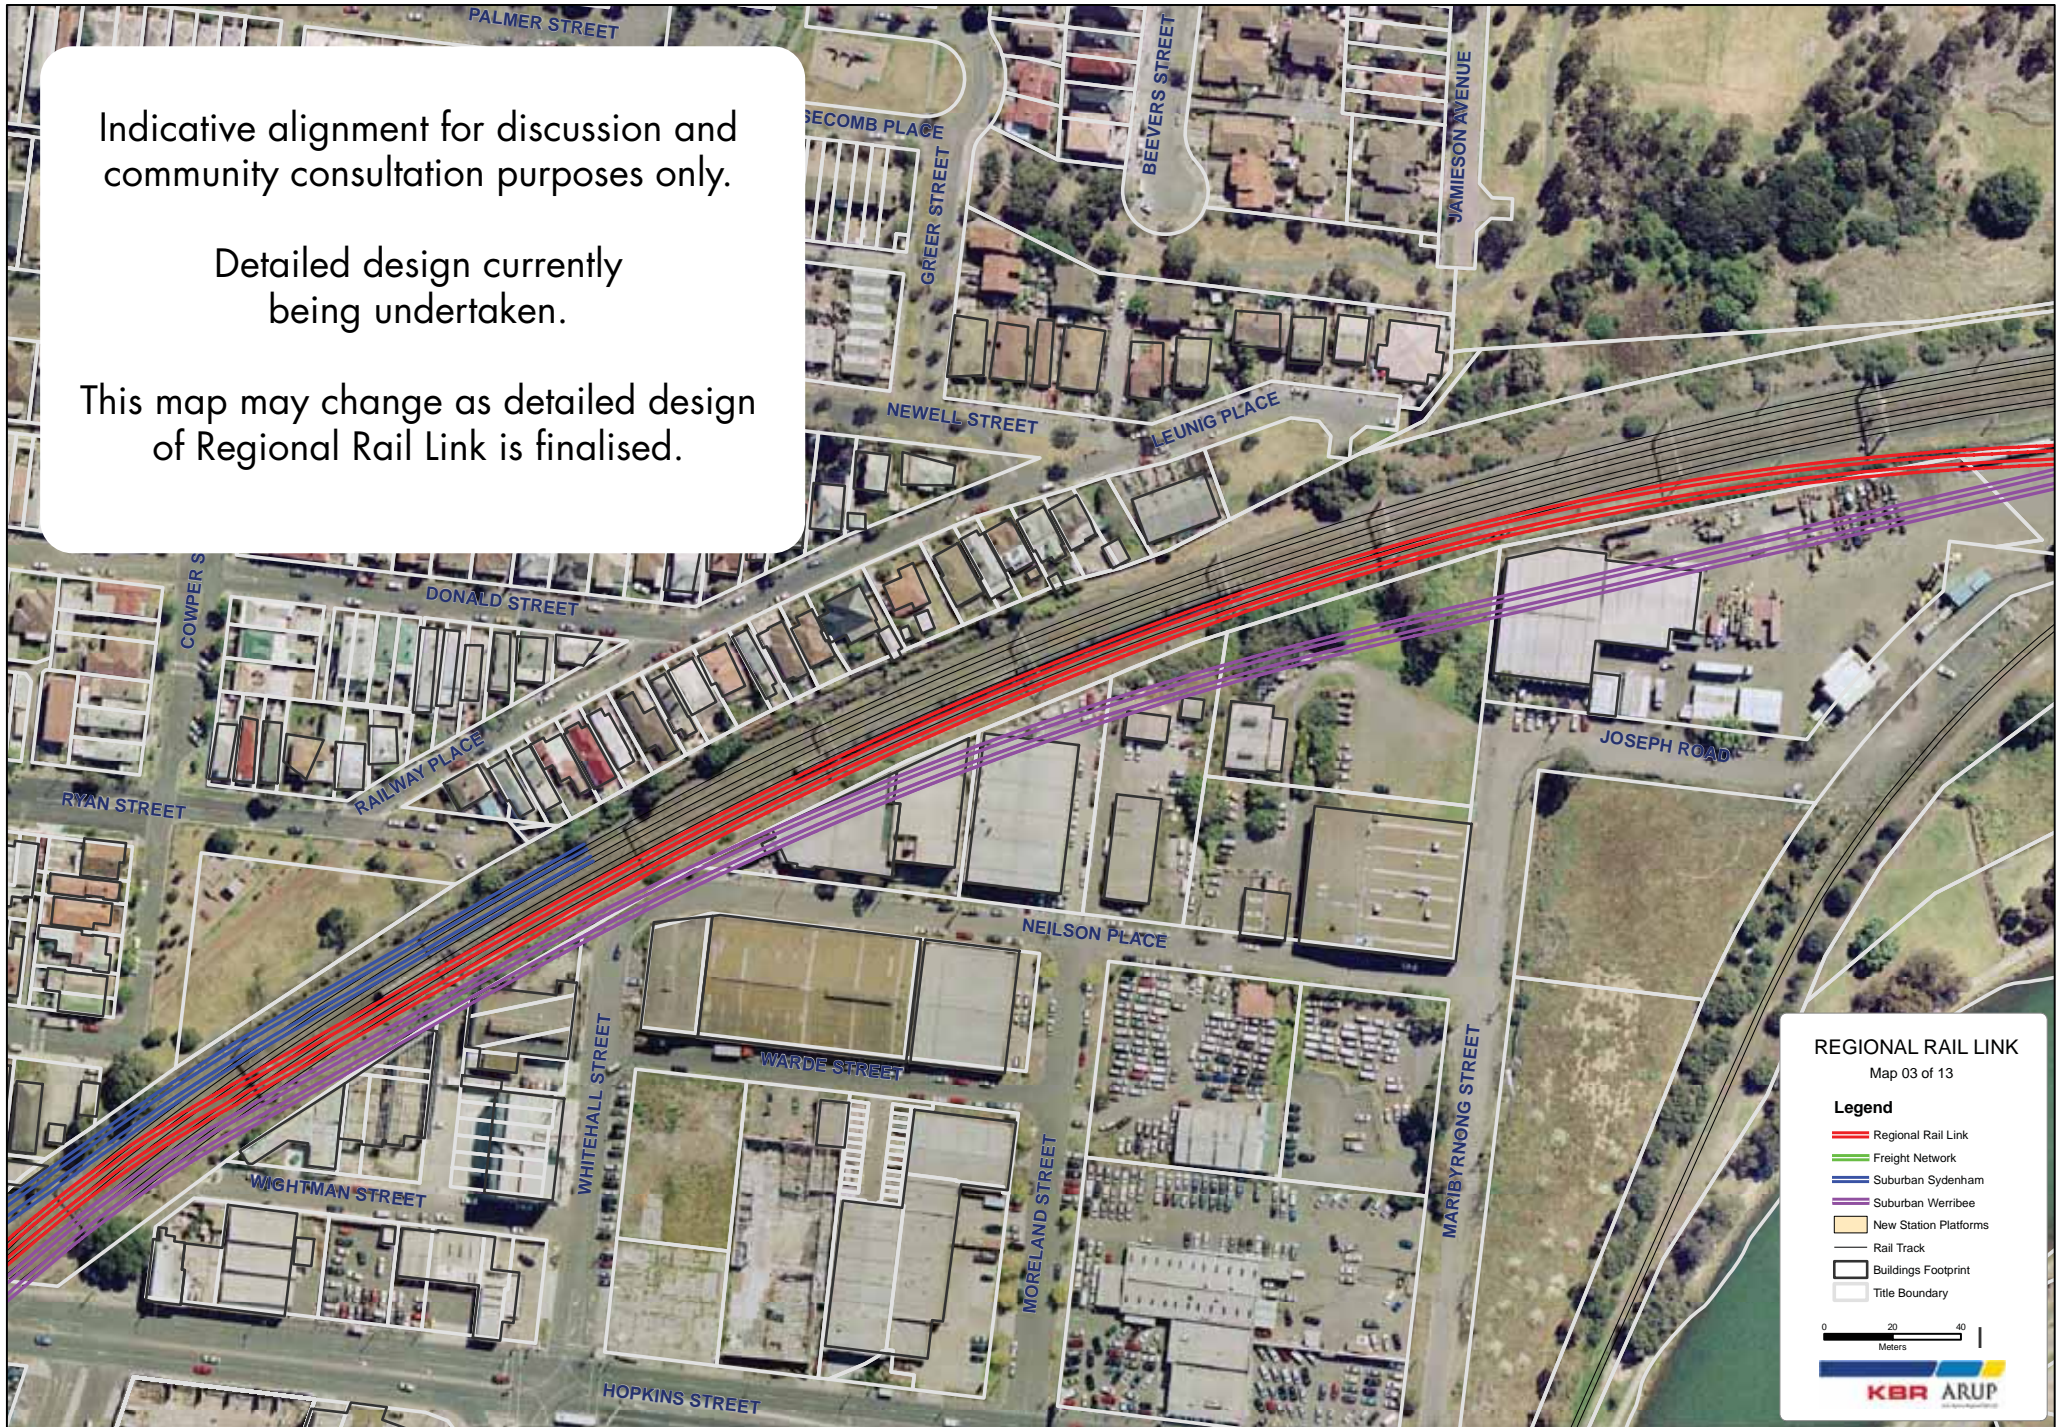

Indicative alignment for discussion and community consultation purposes only.

Detailed design currently being undertaken.

This map may change as detailed design of Regional Rail Link is finalised.

**REGIONAL RAIL LINK**  
Map 03 of 13

- Legend**
- Regional Rail Link
  - Freight Network
  - Suburban Sydenham
  - Suburban Werribee
  - New Station Platforms
  - Rail Track
  - Buildings Footprint
  - Title Boundary