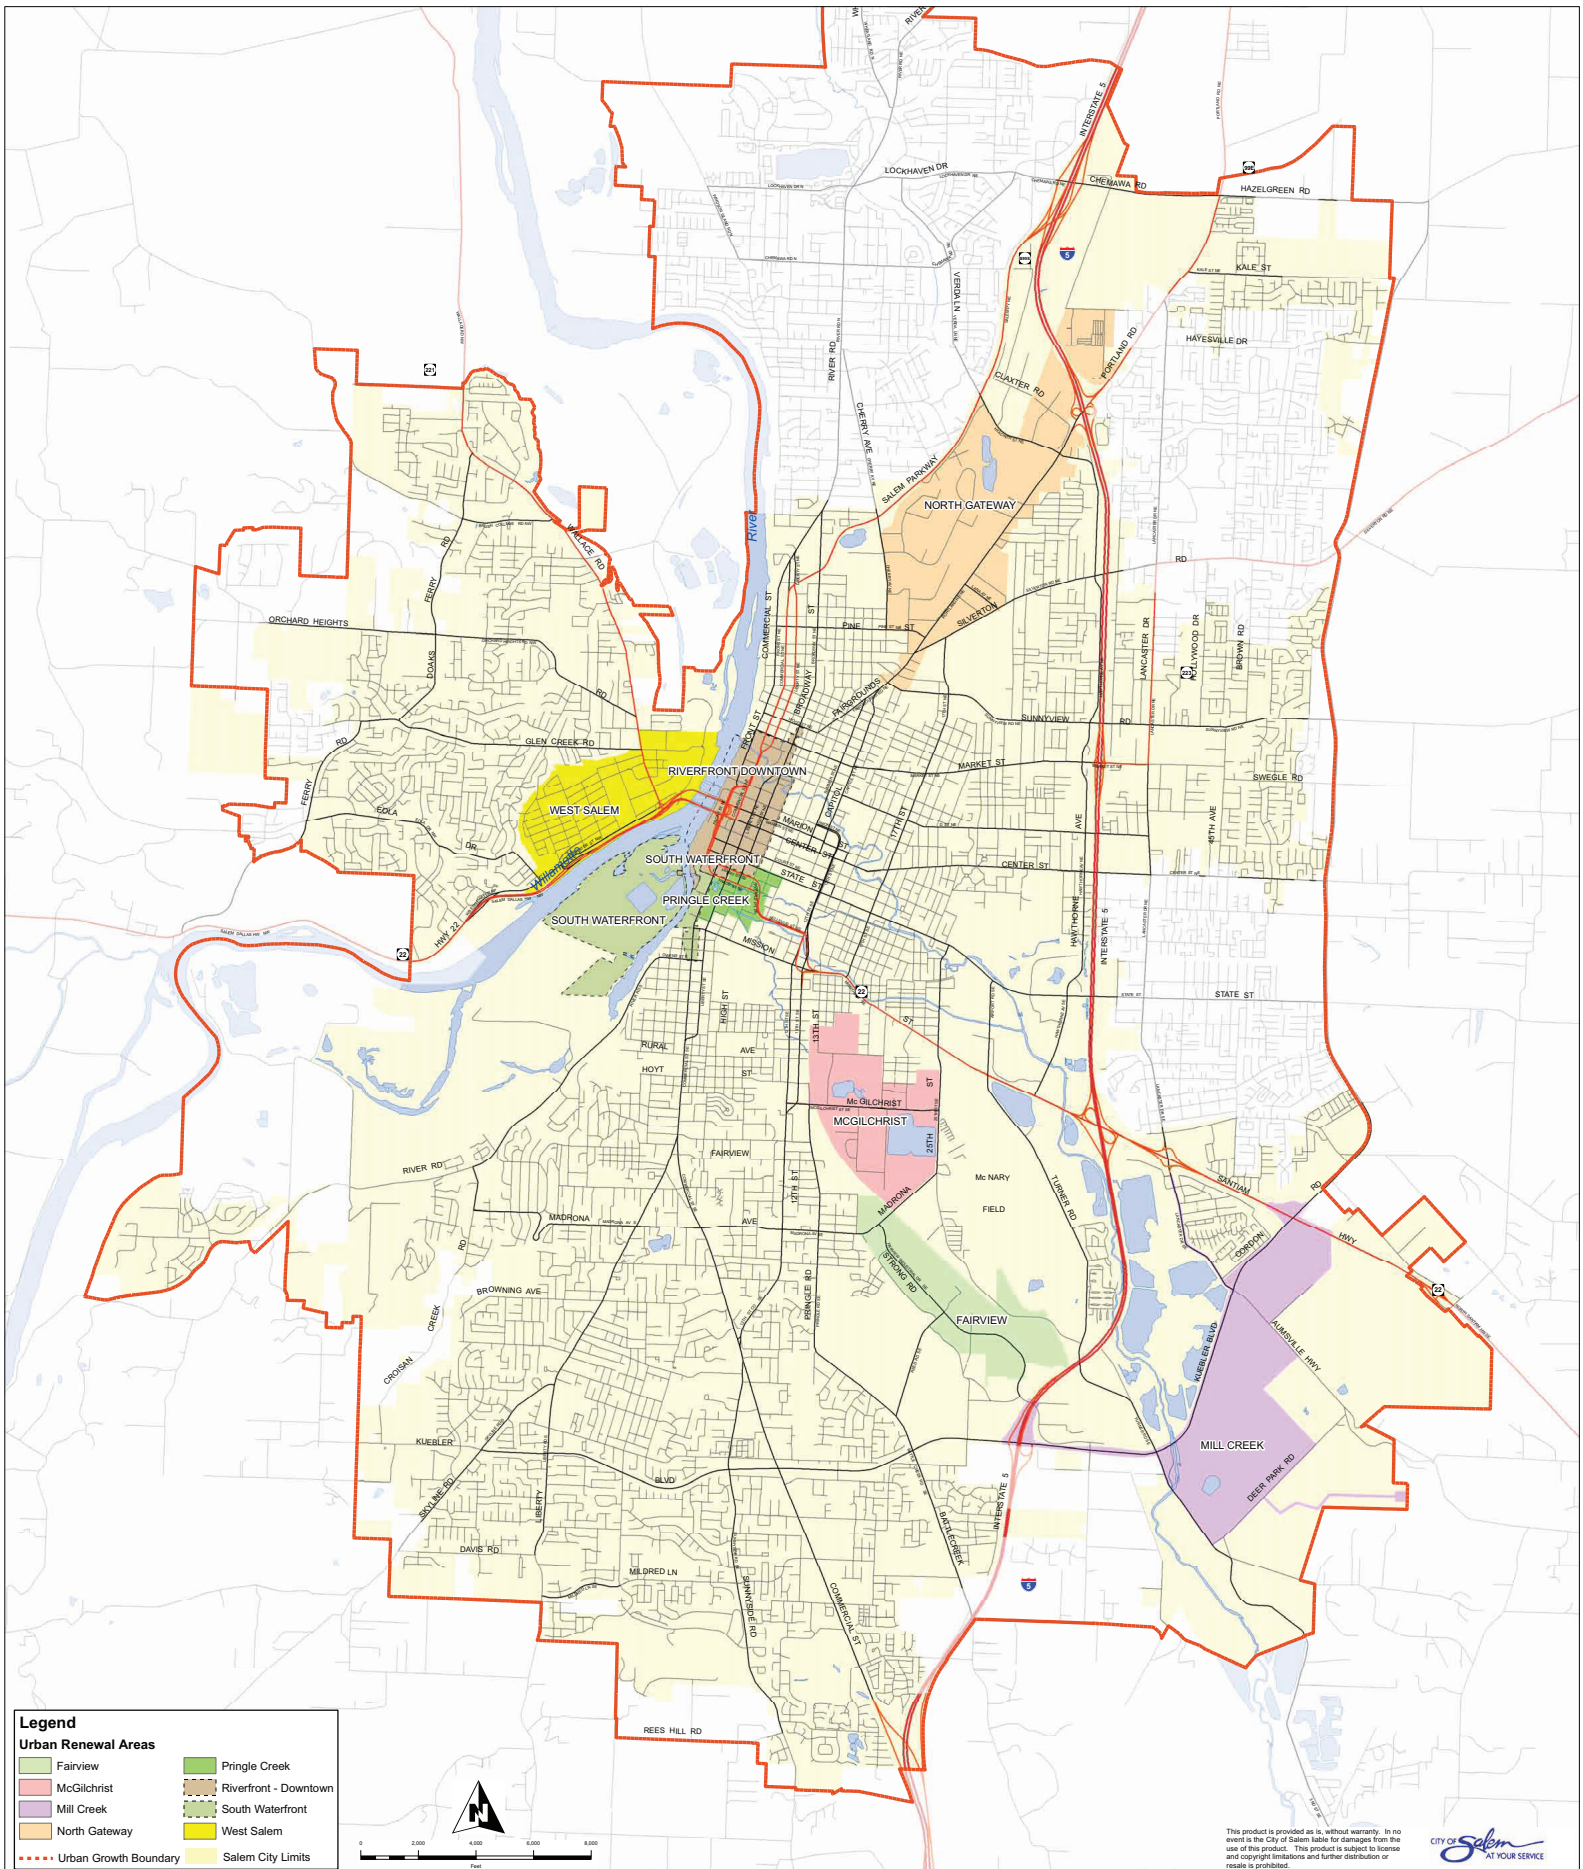

City of Salem

Urban Renewal Areas
City of Salem Urban Development Department

Legend

Urban Renewal Areas

 Fairview	 South Waterfront
 Riverfront - Downtown	 West Salem
 Pringle Creek	 North Gateway
 Mill Creek	 Salem City Limits
 McGilchrist	

Urban Growth Boundary