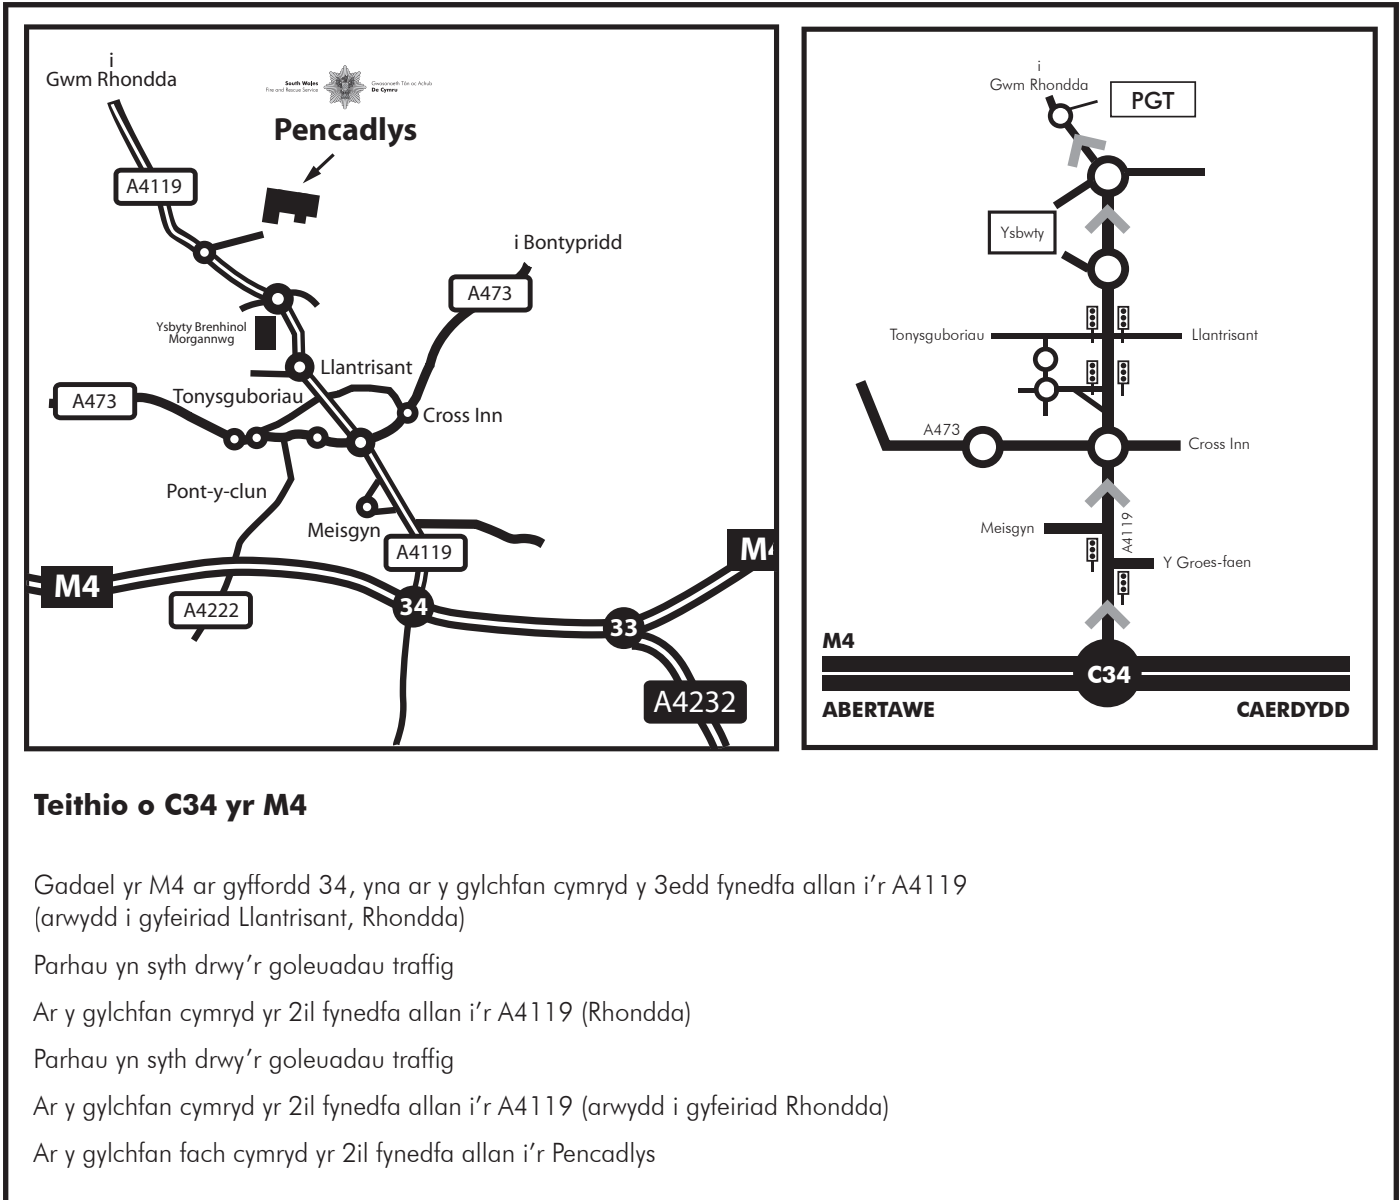

Pencadlys Gwasanaeth Tân ac Achub De Cymru Cynllun Lleoliad

South Wales Fire and Rescue Service Headquarters,
Forest View Business Park, Llantrisant, Pontyclun, CF72 8LX.

Telephone 01443 232000 • Fax 01443 232180
www.southwales-fire.gov.uk

We welcome correspondence in Welsh or English
RAISING AWARENESS - REDUCING RISK

Pencadlys Gwasanaeth Tân ac Achub De Cymru,
Parc Busnes Forest View, Llantrisant, Pont-y-clun, CF72 8LX.

Ffôn 01443 232000 • Ffacs 01443 232180
www.decymru-tan.gov.uk

Croesawn ohebiaeth yn y Gymraeg neu Saesneg
CODI YMWYBYDDIAETH - LLEIHAU PERYGL