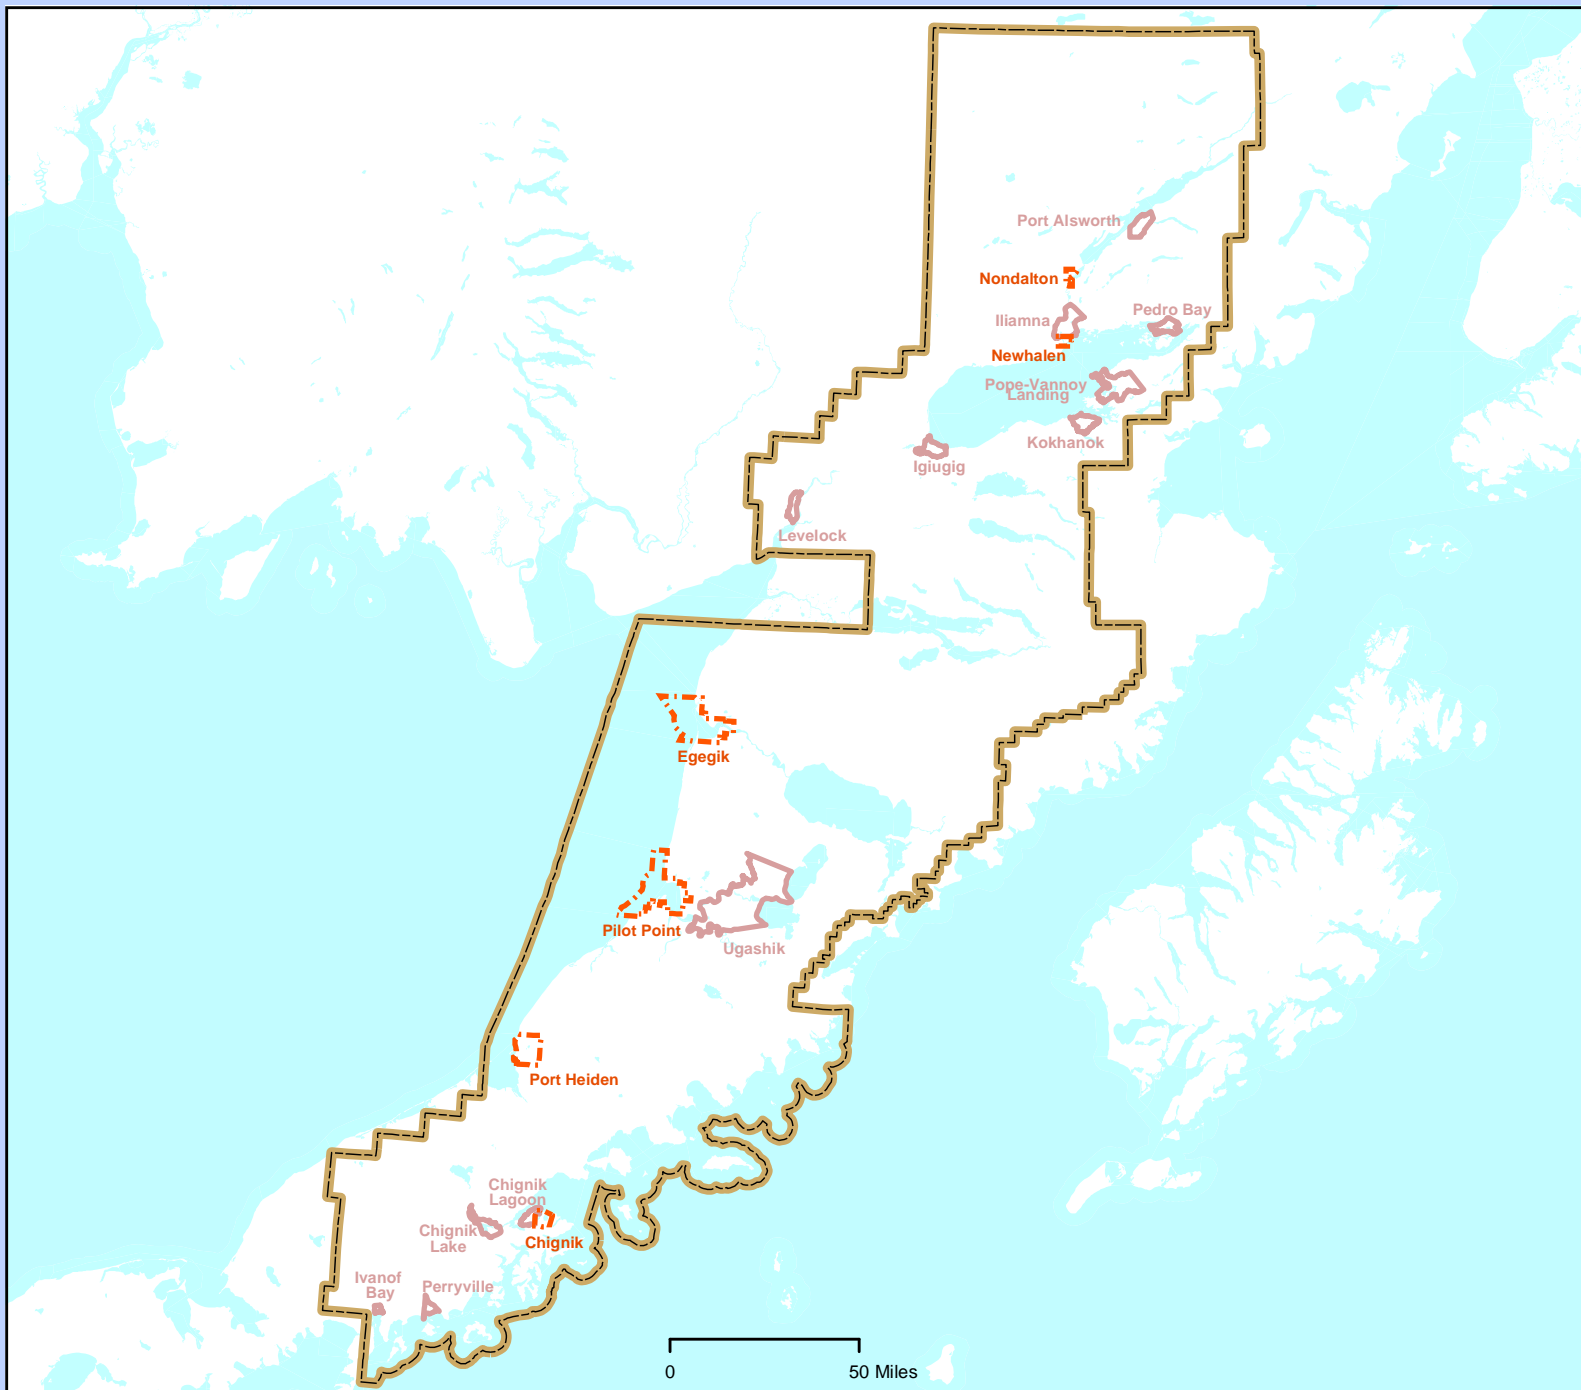

Lake & Peninsula Borough Census 2000 Places

Legend

- CDP
- City
- Borough

Prepared by:
Alaska Department of Labor &
Workforce Development
Census & Geographic Information Network
October 2004
Source: US Census 2000 TIGERline
Created in ArcGIS 8 using ArcMap
Alaska Albers Projection