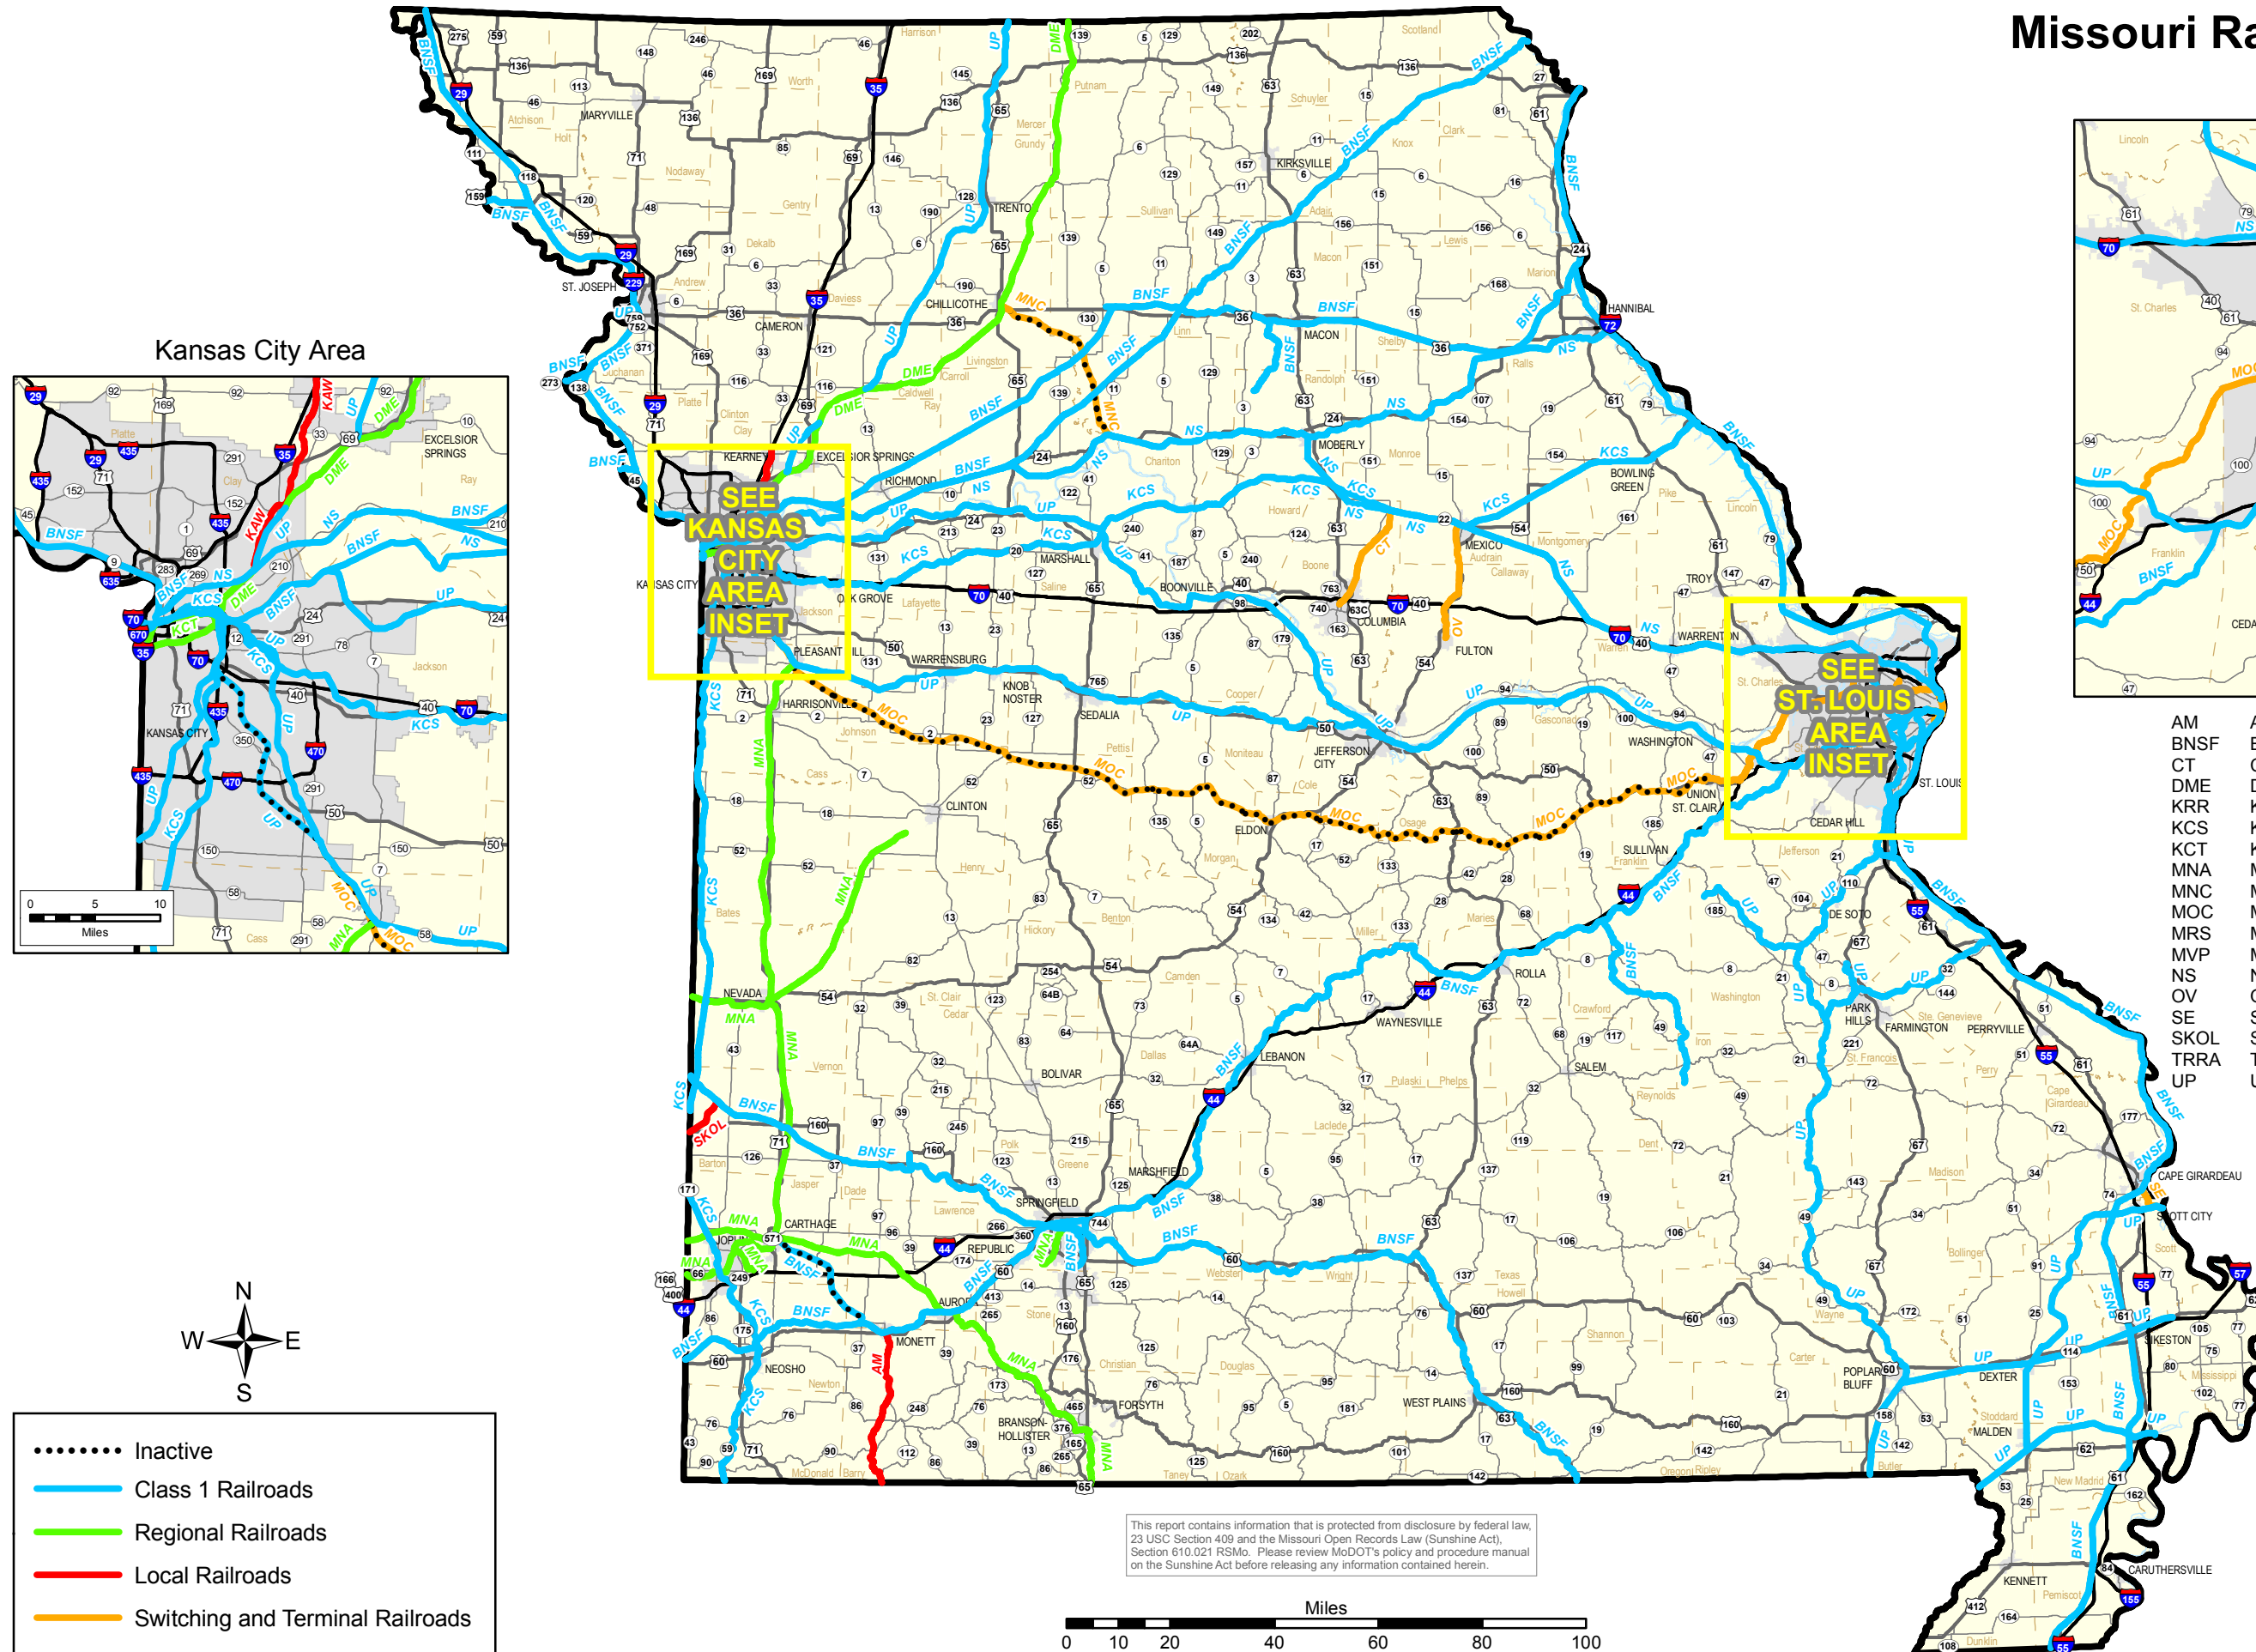

Kansas City Area