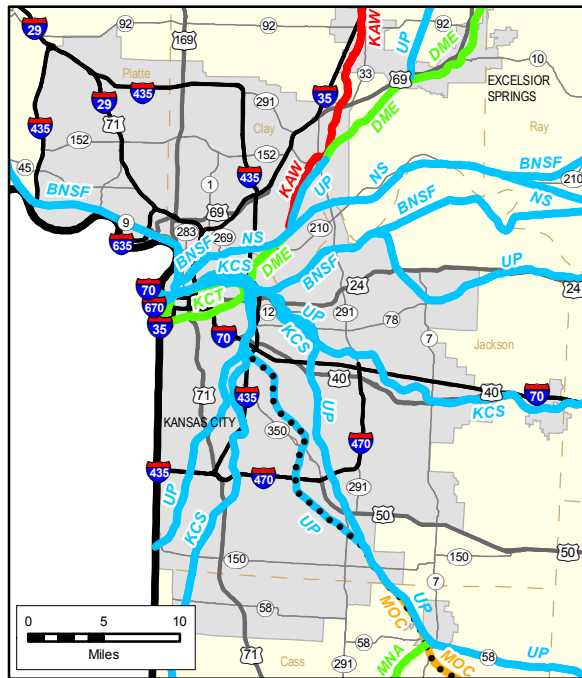

Kansas City Area