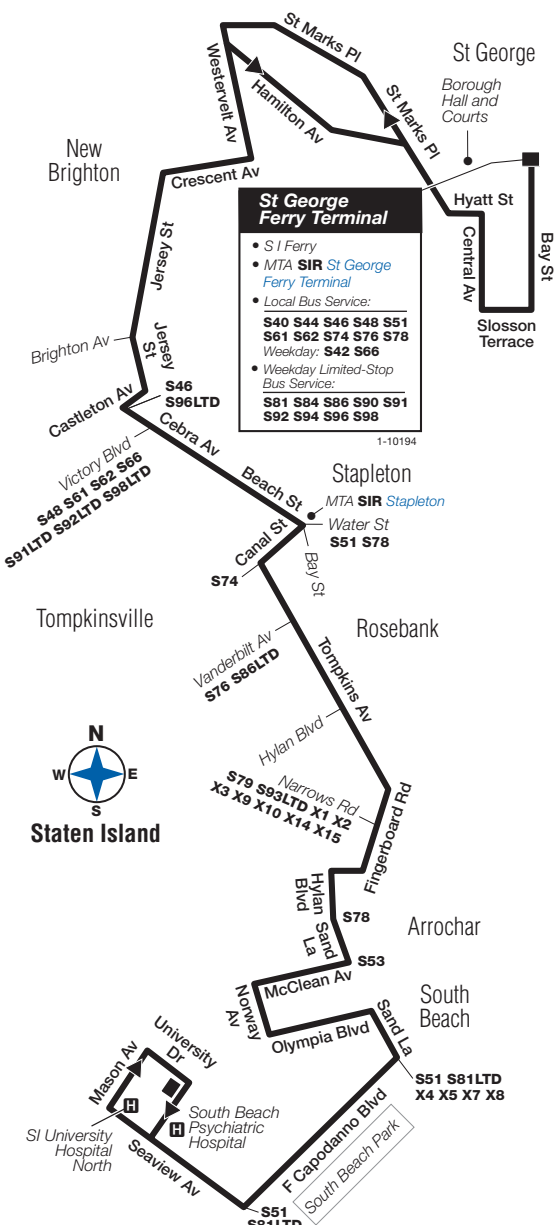

S52 Saturday Service

From St George Ferry Terminal to South Beach

St George Ferry Terminal	N Brighton St Marks Pl/ Westervelt Av	Stapleton Beach St/ Water St	Tompkinsville Tompkins Av/ Hylan Blvd	Arrochar Sand La/ McClellan Av	South Bch SIU Hosp N University Dr
5:00	5:05	5:14	5:20	5:26	5:37
6:00	6:05	6:14	6:20	6:26	6:37
6:30	6:35	6:44	6:50	6:56	7:07
7:00	7:05	7:14	7:20	7:26	7:37
7:30	7:35	7:44	7:50	7:56	8:07
8:00	8:05	8:14	8:20	8:26	8:37
8:30	8:35	8:44	8:50	8:56	9:07
9:00	9:05	9:17	9:24	9:30	9:41
9:30	9:35	9:47	9:54	10:00	10:11
10:00	10:05	10:17	10:24	10:30	10:41
10:30	10:35	10:47	10:54	11:00	11:11
11:00	11:05	11:17	11:24	11:30	11:41
11:30	11:35	11:48	11:56	12:02	12:13
12:00	12:05	12:18	12:26	12:32	12:43
12:30	12:35	12:48	12:56	1:02	1:13
1:00	1:05	1:18	1:26	1:32	1:43
1:30	1:35	1:48	1:56	2:02	2:13
2:00	2:07	2:19	2:26	2:32	2:43
2:30	2:37	2:49	2:56	3:02	3:13
3:00	3:07	3:19	3:26	3:32	3:43
3:30	3:37	3:49	3:56	4:02	4:13
4:00	4:07	4:19	4:26	4:32	4:42
4:30	4:36	4:49	4:56	5:02	5:12
4:31	4:37	4:50	—	—	—
5:00	5:06	5:19	5:26	5:32	5:42
5:30	5:36	5:49	5:56	6:02	6:12
5:31	5:37	5:50	—	—	—
6:00	6:06	6:19	6:26	6:32	6:42
6:30	6:36	6:49	6:56	7:02	7:12
6:31	6:37	6:50	—	—	—
7:00	7:06	7:19	7:26	7:32	7:42
7:30	7:36	7:45	7:51	7:57	8:07
7:31	7:37	7:46	—	—	—
8:00	8:06	8:15	8:21	8:27	8:37
8:01	8:07	8:16	—	—	—
9:00	9:06	9:15	9:21	9:27	9:37
9:01	9:07	9:16	—	—	—
10:00	10:06	10:15	10:21	10:27	10:37
10:01	10:07	10:16	—	—	—
11:00	11:06	11:15	11:21	11:27	11:37
11:01	11:07	11:16	—	—	—
12:00	12:06	12:15	12:21	12:27	12:37
12:01	12:07	12:16	—	—	—

1-10194

si042a10195_cs

S42 LEGEND

Terminal

S52 Bus Transfer Point

MTA **SIR** Railway Station

For subway and rail station accessibility, please see The Map, subway timetables, or www.mta.info.

S52 LEGEND

- Terminal
- S78** Bus Transfer Point
- MTA **SIR** *Railway Station*

For subway and rail station accessibility, please see The Map, subway timetables, or www.mta.info.

**For travel information, call 718-330-1234
or visit www.mta.info**