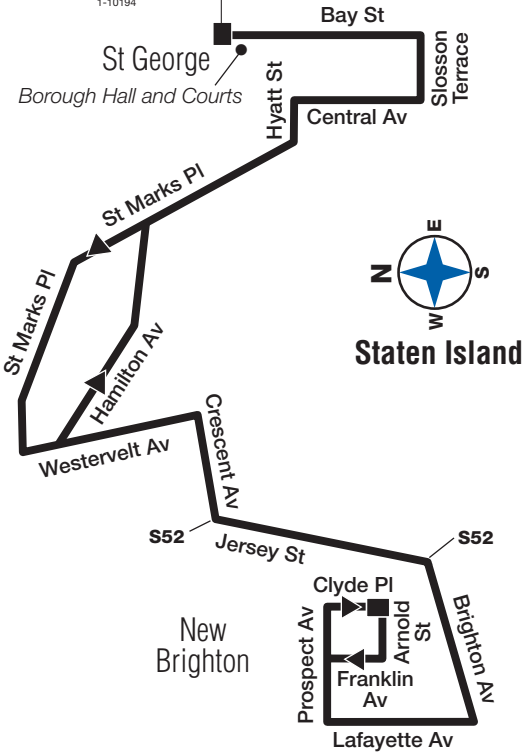

St George Ferry Terminal

- S I Ferry
- MTA **SIR** St George Ferry Terminal
- Local Bus Service:
  S40 S44 S46 S48 S51 S52 S61
  S62 S74 S76 S78 Weekday: **S66**
- Weekday Limited-Stop Bus Service:
  S81 S84 S86 S90 S91 S92 S94
  S96 S98

1-10194

si042a10195_cs

S42 LEGEND

Terminal

S52 Bus Transfer Point

MTA **SIR** Railway Station

For subway and rail station accessibility, please see The Map, subway timetables, or www.mta.info.