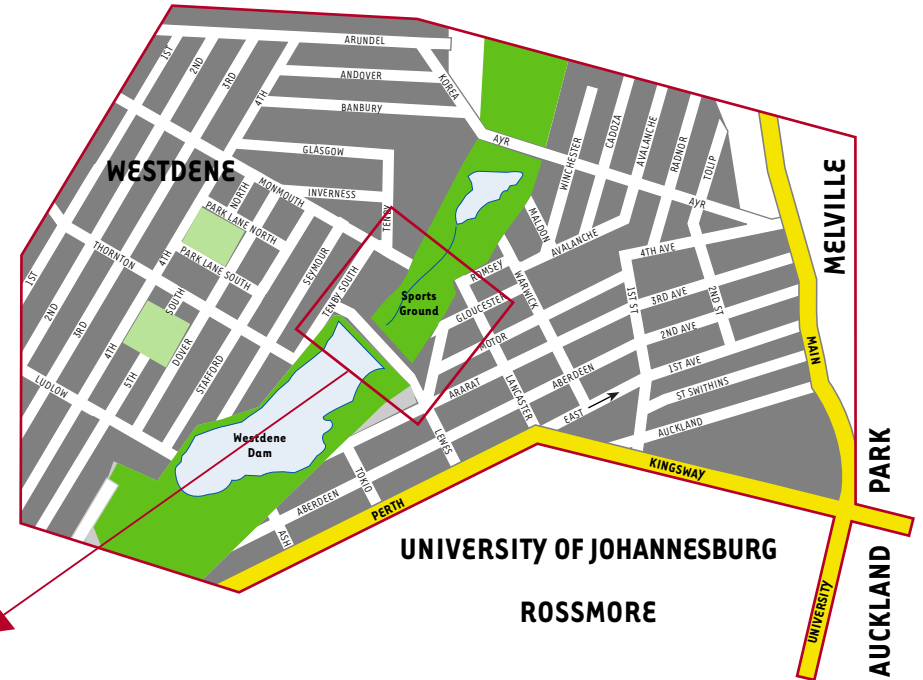

UJ STADIUM AREA MAP

UNIVERSITY
OF
JOHANNESBURG