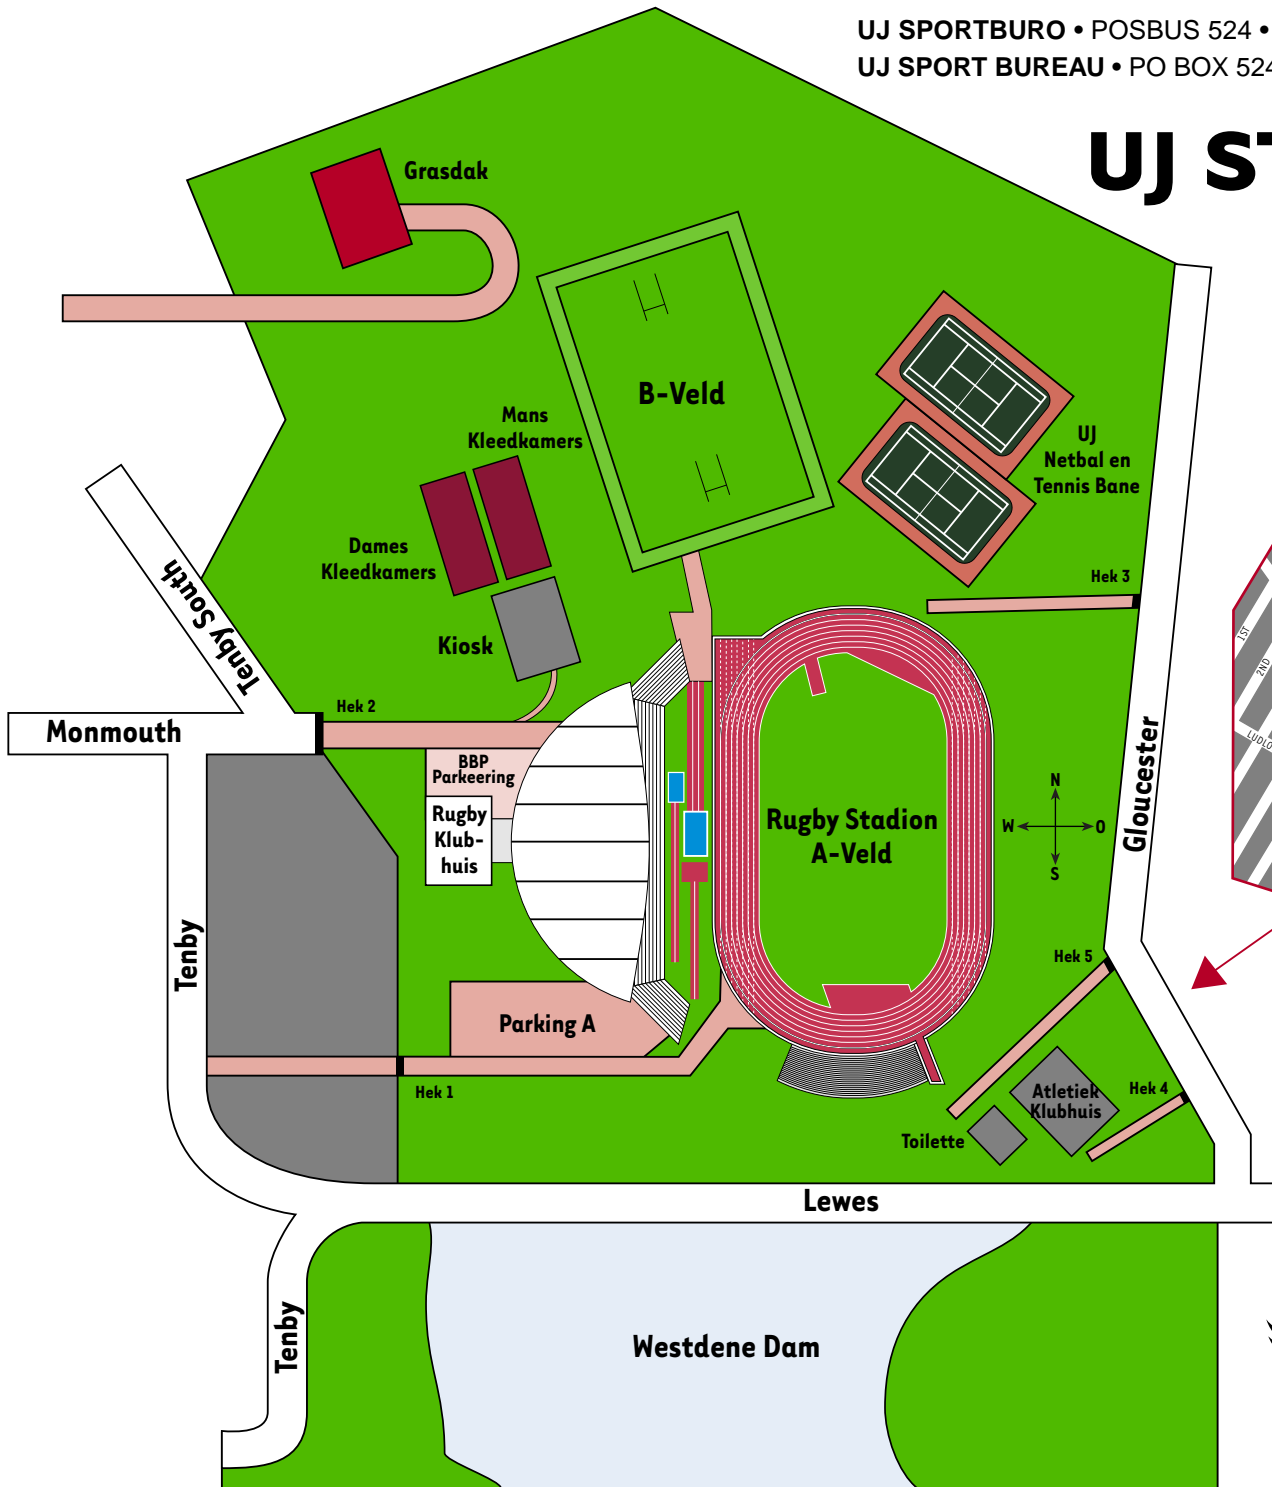

UJ STADIUM AREA MAP

UNIVERSITY
OF
JOHANNESBURG