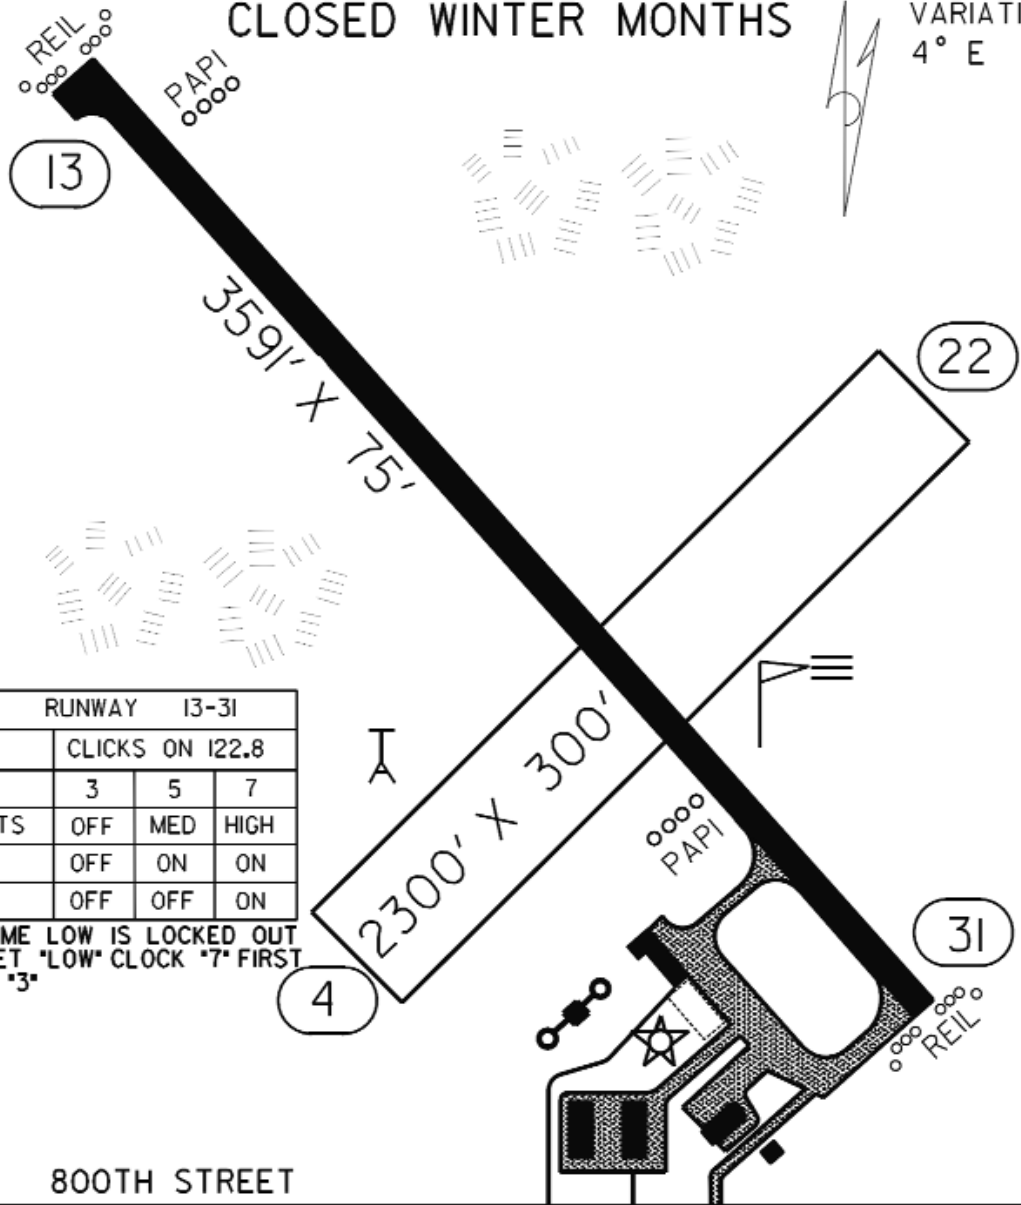

**Comments:** None

FIELD ELEV. 1446'

(MJQ)

JACKSON

VICINITY MAP

SEC. CH: OMAHA NORTH  
 LAT: 43° 39.0'  
 LONG: 94° 59.2'  
 COMM: CTAF: 122.8 (L)  
 AWOS: 353 NDB  
 MPLS CTR: 127.75  
 GCO: 121.725  
 NDB: (MJQ) 353  
 DME: (MJQ) 108.25  
 TPA: 2246' (800')  
 APPROACH: GPS,  
 RNAV, NDB

RUNWAY 4/22

CLOSED WINTER MONTHS

VARIATION 4° E

RUNWAY 13-31			
	CLICKS ON 122.8		
	3	5	7
LIGHTS	OFF	MED	HIGH
PAPI	OFF	ON	ON
REIL	OFF	OFF	ON

DAYTIME LOW IS LOCKED OUT TO GET 'LOW' CLOCK '7' FIRST THEN '3'