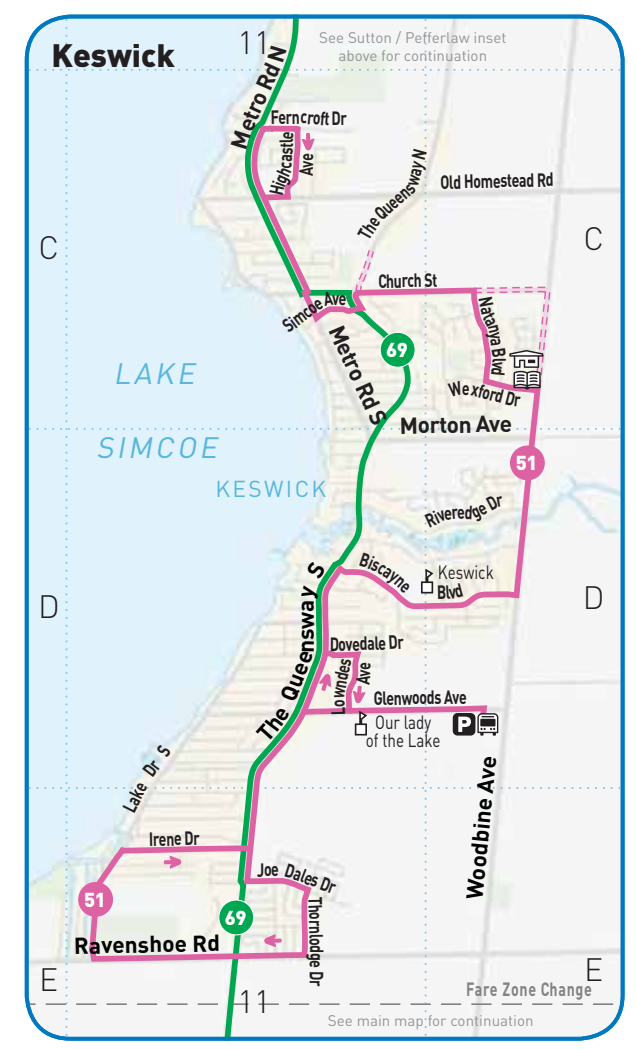

Legend

- Vivastation / Service
- Regular Service¹
- Weekends Only
- Rush Hours Only²
- Limited Service
- Community Route
- Future Expansion
- TTC Route Serving York Region
- TTC Route Bordering York Region³
- TTC Station / Subway³
- GO Train Station³
- Major Bus Terminal
- Park & Ride
- Community Centre
- Shopping Centre
- Hospital
- Municipal Office
- Secondary School
- College/University
- Direction of Travel
- Library
- Accessible Service
- See route directory

¹See Routes & Availability directory for individual route information
²Rush hours are weekdays approx. 6:30 a.m. to 9:30 a.m. and 3:30 p.m. to 6:30 p.m.
³Extra fare required when transferring to/from YRT/Viva services