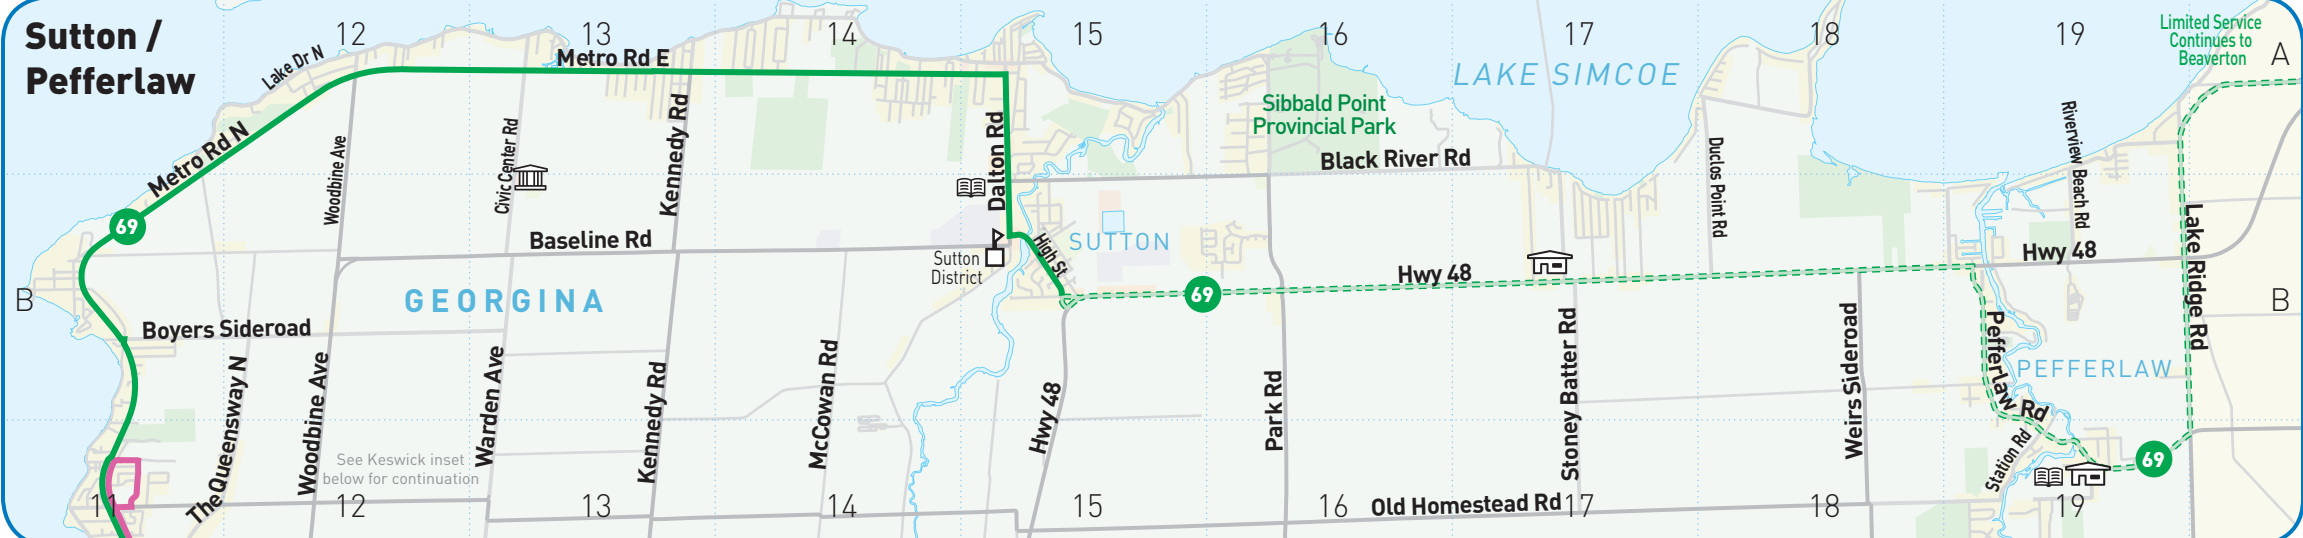

SYSTEM MAP

EFFECTIVE DECEMBER 19, 2010

See Routes & Availability directory for individual route information
GO Shuttles and Express maps available online at yrt.ca

Routes & Availability

Number	Route Name	Days
1-69	Viva purple	Mon-Fri
1-69	Viva pink	Sat
1-69	Viva green	Sun, H, Hk
1-69	Viva blue	
1-69	Viva blue "A"	
1-69	Viva orange	
70-100	Highway 7	
101-150	Miliken	
151-200	14th Avenue	
201-250	Thornhill-York U.	
251-300	Thornhill-York U.	
301-350	Major Mackenzie	
351-400	Major Mackenzie	
401-450	Clark	
451-500	Martin Grove	
501-550	Kennedy	
551-600	9th Line	
601-650	York U.-Woodbridge	
651-700	Woodbridge	
701-750	Pine Valley	
751-800	Islington	
801-850	Stouffville Local	
851-900	Birchmount	
901-950	Bur Oak	
951-1000	Jane-Concord	
1001-1050	King City	
1051-1100	King City	
1101-1150	Thornhill Woods	
1151-1200	Victoria Park North	
1201-1250	Highway 27	
1251-1300	Zenway - Hwy. 27	
1301-1350	Aurora North	
1351-1400	Aurora South	
1401-1450	Wellington	
1451-1500	Industrial Parkway	
1501-1550	Jane	
1551-1600	Islington	
1601-1650	Unionville Local	
1651-1700	Markham Local	
1701-1750	Berzcy South Unionville	
1751-1800	Bristol-London	
1801-1850	Mingay	
1851-1900	Keswick Local	
1901-1950	Holland Landing	
1951-2000	Woodspring-Clearmeadow	
2001-2050	Bayview	
2051-2100	Davis Drive	
2101-2150	Davis Drive	
2151-2200	Gorham-Eagle	
2201-2250	Mulock Drive	
2251-2300	Mulock Drive	
2301-2350	Leslie	
2351-2400	Leslie via Mt Albert	
2401-2450	Warden	
2451-2500	Sutton GO Bus	

Legend

- Vivastation / Service
- Regular Service¹
- Weekends Only
- Rush Hours Only²
- Limited Service
- Community Route
- Future Expansion
- TTC Route Serving York Region
- TTC Route Bordering York Region³
- TTC Station / Subway³
- GO Train Station³
- Major Bus Terminal
- Park & Ride
- Community Centre
- Shopping Centre
- Hospital
- Municipal Office
- Secondary School
- College/University
- Direction of Travel
- Library
- Accessible Service
- See route directory