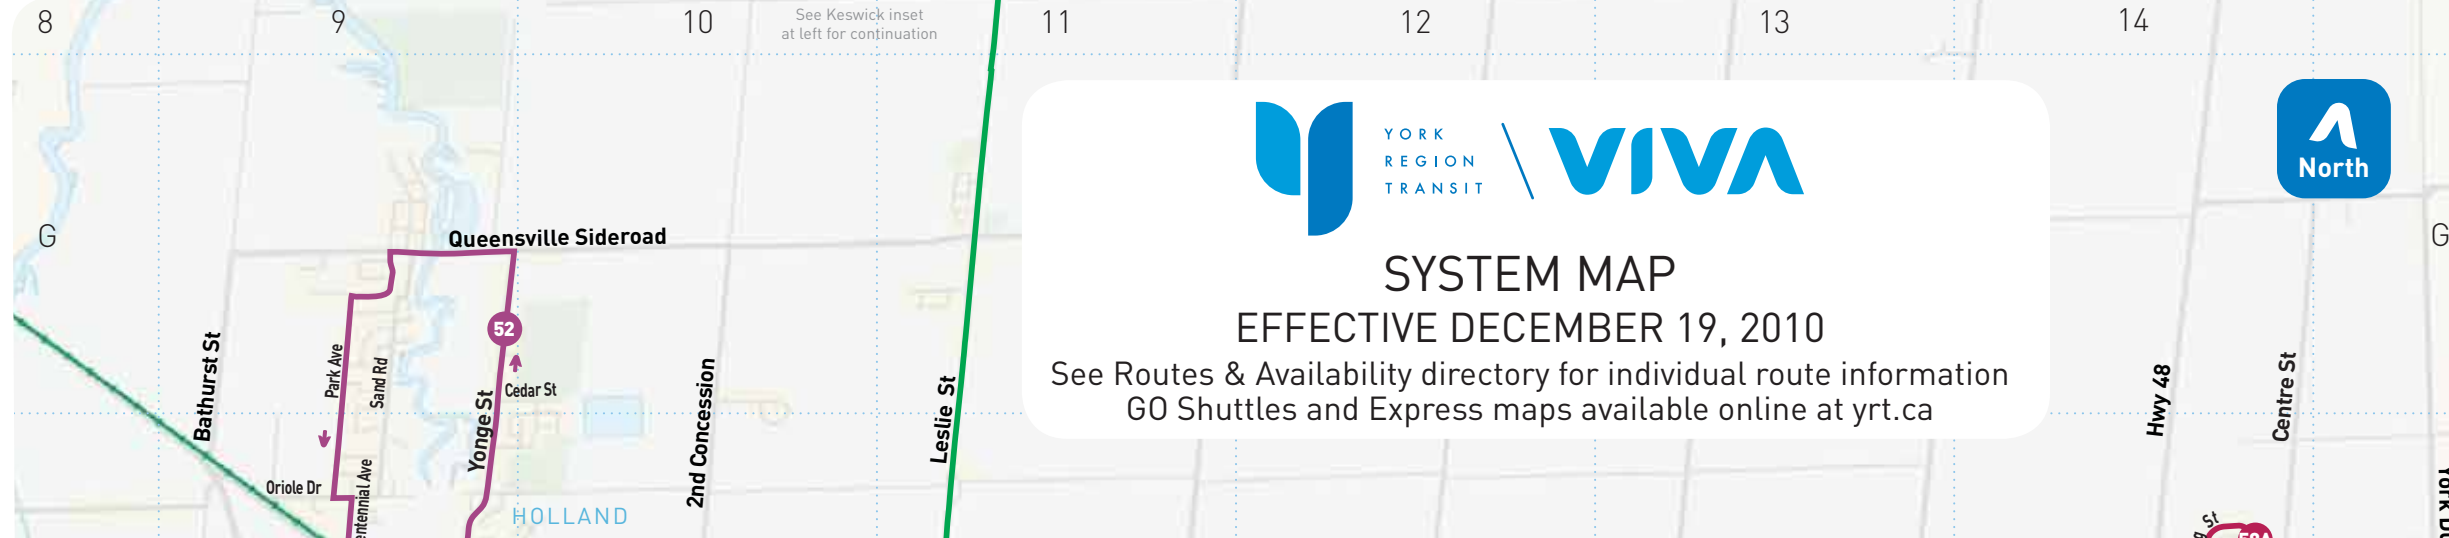

SYSTEM MAP

EFFECTIVE DECEMBER 19, 2010

See Routes & Availability directory for individual route information
GO Shuttles and Express maps available online at yrt.ca

Routes & Availability

Number	Route Name	Days
1-69	Viva purple	Mon-Fri
1-69	Viva pink	Sat
1-69	Viva green	Sun, H, Hk
1-69	Viva blue	
1-69	Viva blue "A"	
1-69	Viva orange	
70-100	Highway 7	
101-150	Miliken	
151-200	14th Avenue	
201-250	Thornhill-York U.	
251-300	Thornhill-York U.	
301-350	Major Mackenzie	
351-400	Major Mackenzie	
401-450	Clark	
451-500	Martin Grove	
501-550	Kennedy	
551-600	9th Line	
601-650	York U.-Woodbridge	
651-700	Woodbridge	
701-750	Pine Valley	
751-800	Islington	
801-850	Stouffville Local	
851-900	Birchmount	
901-950	Bur Oak	
951-1000	Jane-Concord	
1001-1050	King City	
1051-1100	King City	
1101-1150	Thornhill Woods	
1151-1200	Victoria Park North	
1201-1250	Highway 27	
1251-1300	Zenway - Hwy. 27	
1301-1350	Aurora North	
1351-1400	Aurora South	
1401-1450	Wellington	
1451-1500	Industrial Parkway	
1501-1550	Jane	
1551-1600	Islington	
1601-1650	Unionville Local	
1651-1700	Markham Local	
1701-1750	Berzcy South Unionville	
1751-1800	Bristol-London	
1801-1850	Mingay	
1851-1900	Keswick Local	
1901-1950	Holland Landing	
1951-2000	Woodspring-Clearmeadow	
2001-2050	Bayview	
2051-2100	Davis Drive	
2101-2150	Davis Drive	
2151-2200	Gorham-Eagle	
2201-2250	Mulock Drive	
2251-2300	Mulock Drive	
2301-2350	Leslie	
2351-2400	Leslie via Mt Albert	
2401-2450	Warden	
2451-2500	Sutton GO Bus	

Legend

- Vivastation / Service
- Regular Service¹
- Weekends Only
- Rush Hours Only²
- Limited Service
- Community Route
- Future Expansion
- TTC Route Serving York Region
- TTC Route Bordering York Region³
- TTC Station / Subway³
- GO Train Station³
- Major Bus Terminal
- Park & Ride
- Community Centre
- Shopping Centre
- Hospital
- Municipal Office
- Secondary School
- College/University
- Direction of Travel
- Library
- Accessible Service
- See route directory