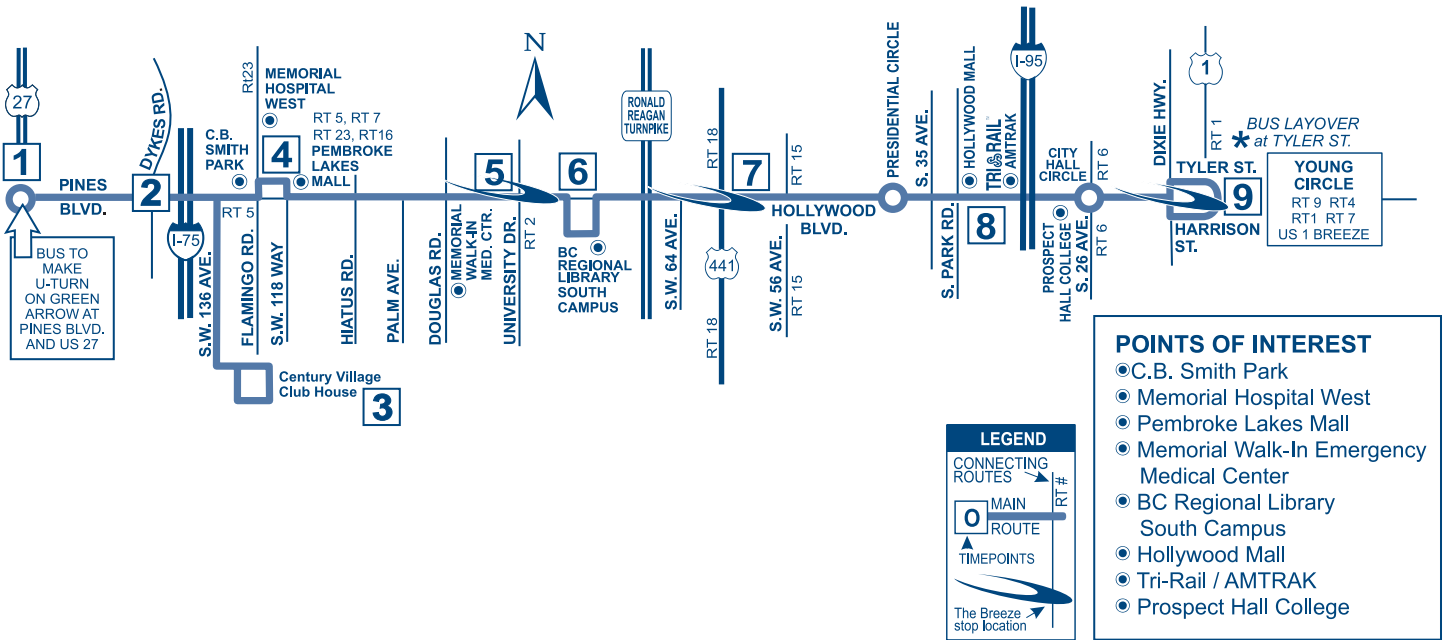

ROUTE 7

U.S 27 and Pines Boulevard to Young Circle
via Pines/Hollywood Boulevard