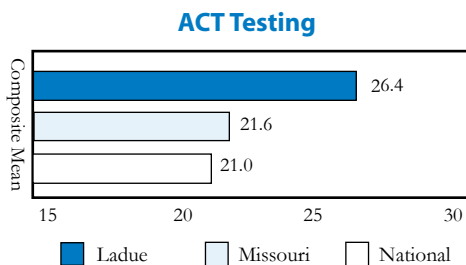

Counseling

The counseling team of four personal counselors and two college & career advisors assists the students in making appropriate course selections based on the students' interests and abilities and entrance requirements of colleges and universities.

Graduation Requirements *(credits)*

English	4
Social Studies	3
Mathematics	3
Science	3
Fine Arts.....	1
Practical Arts.....	1
Electives.....	8
Physical Education.....	1
Health.....	1/2
Personal Finance	1/2
Total.....	25

Advanced Placement Testing

In 2010, 446 students took 833 Advanced Placement (AP) examinations and 83 percent of the scores were 3 or higher. Ladue Horton Watkins High School teachers have frequently served as readers of the national AP exams. Students tested in the following subjects (5 or more test takers):

	<u># Tested</u>	<u>% 3, 4 or 5</u>
Art History	30	100%
Biology	25	96%
Calculus AB	41	68%
Calculus BC	40	68%
Chemistry	16	94%
Computer Science	7	71%
English Language	65	85%
English Literature	85	86%
Environmental Science	30	93%
European History	24	96%
German Language	9	89%
U.S. Gov't & Politics	100	90%
Microeconomics	9	55%
Music Theory	8	88%
Physics C - Mech	29	83%
Psychology	154	73%
Spanish Language	7	29%
Statistics	25	88%
US History	62	89%
World History	58	90%

TOTAL TESTS TAKEN 833   83%

Test Score Data

In the Class of 2010, 276 students took the ACT (90%); 68 students took the SAT (22%).

Grading

Each student's cumulative GPA is unweighted and calculated on all subjects from the beginning of 9th grade.

H	4.0	C	2.3
A	4.0	C-	2.0
A-	4.0	D+	1.7
B+	3.7	D	1.3
B	3.3	D-	1.0
B-	3.0	F	0
C+	2.7		

The sixth semester grade point range quartiles for the Class of 2011 are as follows:

First	3.80 - 4.00
Second	3.50 - 3.79
Third	2.90 - 3.49
Fourth	0.89 - 2.89