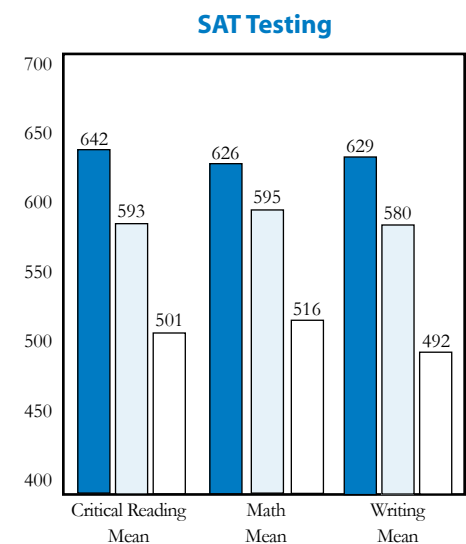

Counseling

The counseling team of four personal counselors and two college & career advisors assists the students in making appropriate course selections based on the students' interests and abilities and entrance requirements of colleges and universities.

Graduation Requirements *(credits)*

English	4
Social Studies	3
Mathematics	3
Science	3
Fine Arts.....	1
Practical Arts.....	1
Electives.....	8
Physical Education.....	1
Health.....	1/2
Personal Finance	1/2
Total.....	25

Advanced Placement Testing

In 2010, 446 students took 833 Advanced Placement (AP) examinations and 83 percent of the scores were 3 or higher. Ladue Horton Watkins High School teachers have frequently served as readers of the national AP exams. Students tested in the following subjects (5 or more test takers):

	<u># Tested</u>	<u>% 3, 4 or 5</u>
Art History	30	100%
Biology	25	96%
Calculus AB	41	68%
Calculus BC	40	68%
Chemistry	16	94%
Computer Science	7	71%
English Language	65	85%
English Literature	85	86%
Environmental Science	30	93%
European History	24	96%
German Language	9	89%
U.S. Gov't & Politics	100	90%
Microeconomics	9	55%
Music Theory	8	88%
Physics C - Mech	29	83%
Psychology	154	73%
Spanish Language	7	29%
Statistics	25	88%
US History	62	89%
World History	58	90%

TOTAL TESTS TAKEN 833   83%

Test Score Data

In the Class of 2010, 276 students took the ACT (90%); 68 students took the SAT (22%).

Grading

Each student's cumulative GPA is unweighted and calculated on all subjects from the beginning of 9th grade.

H	4.0	C	2.3
A	4.0	C-	2.0
A-	4.0	D+	1.7
B+	3.7	D	1.3
B	3.3	D-	1.0
B-	3.0	F	0
C+	2.7		

The sixth semester grade point range quartiles for the Class of 2011 are as follows:

First	3.80 - 4.00
Second	3.50 - 3.79
Third	2.90 - 3.49
Fourth	0.89 - 2.89