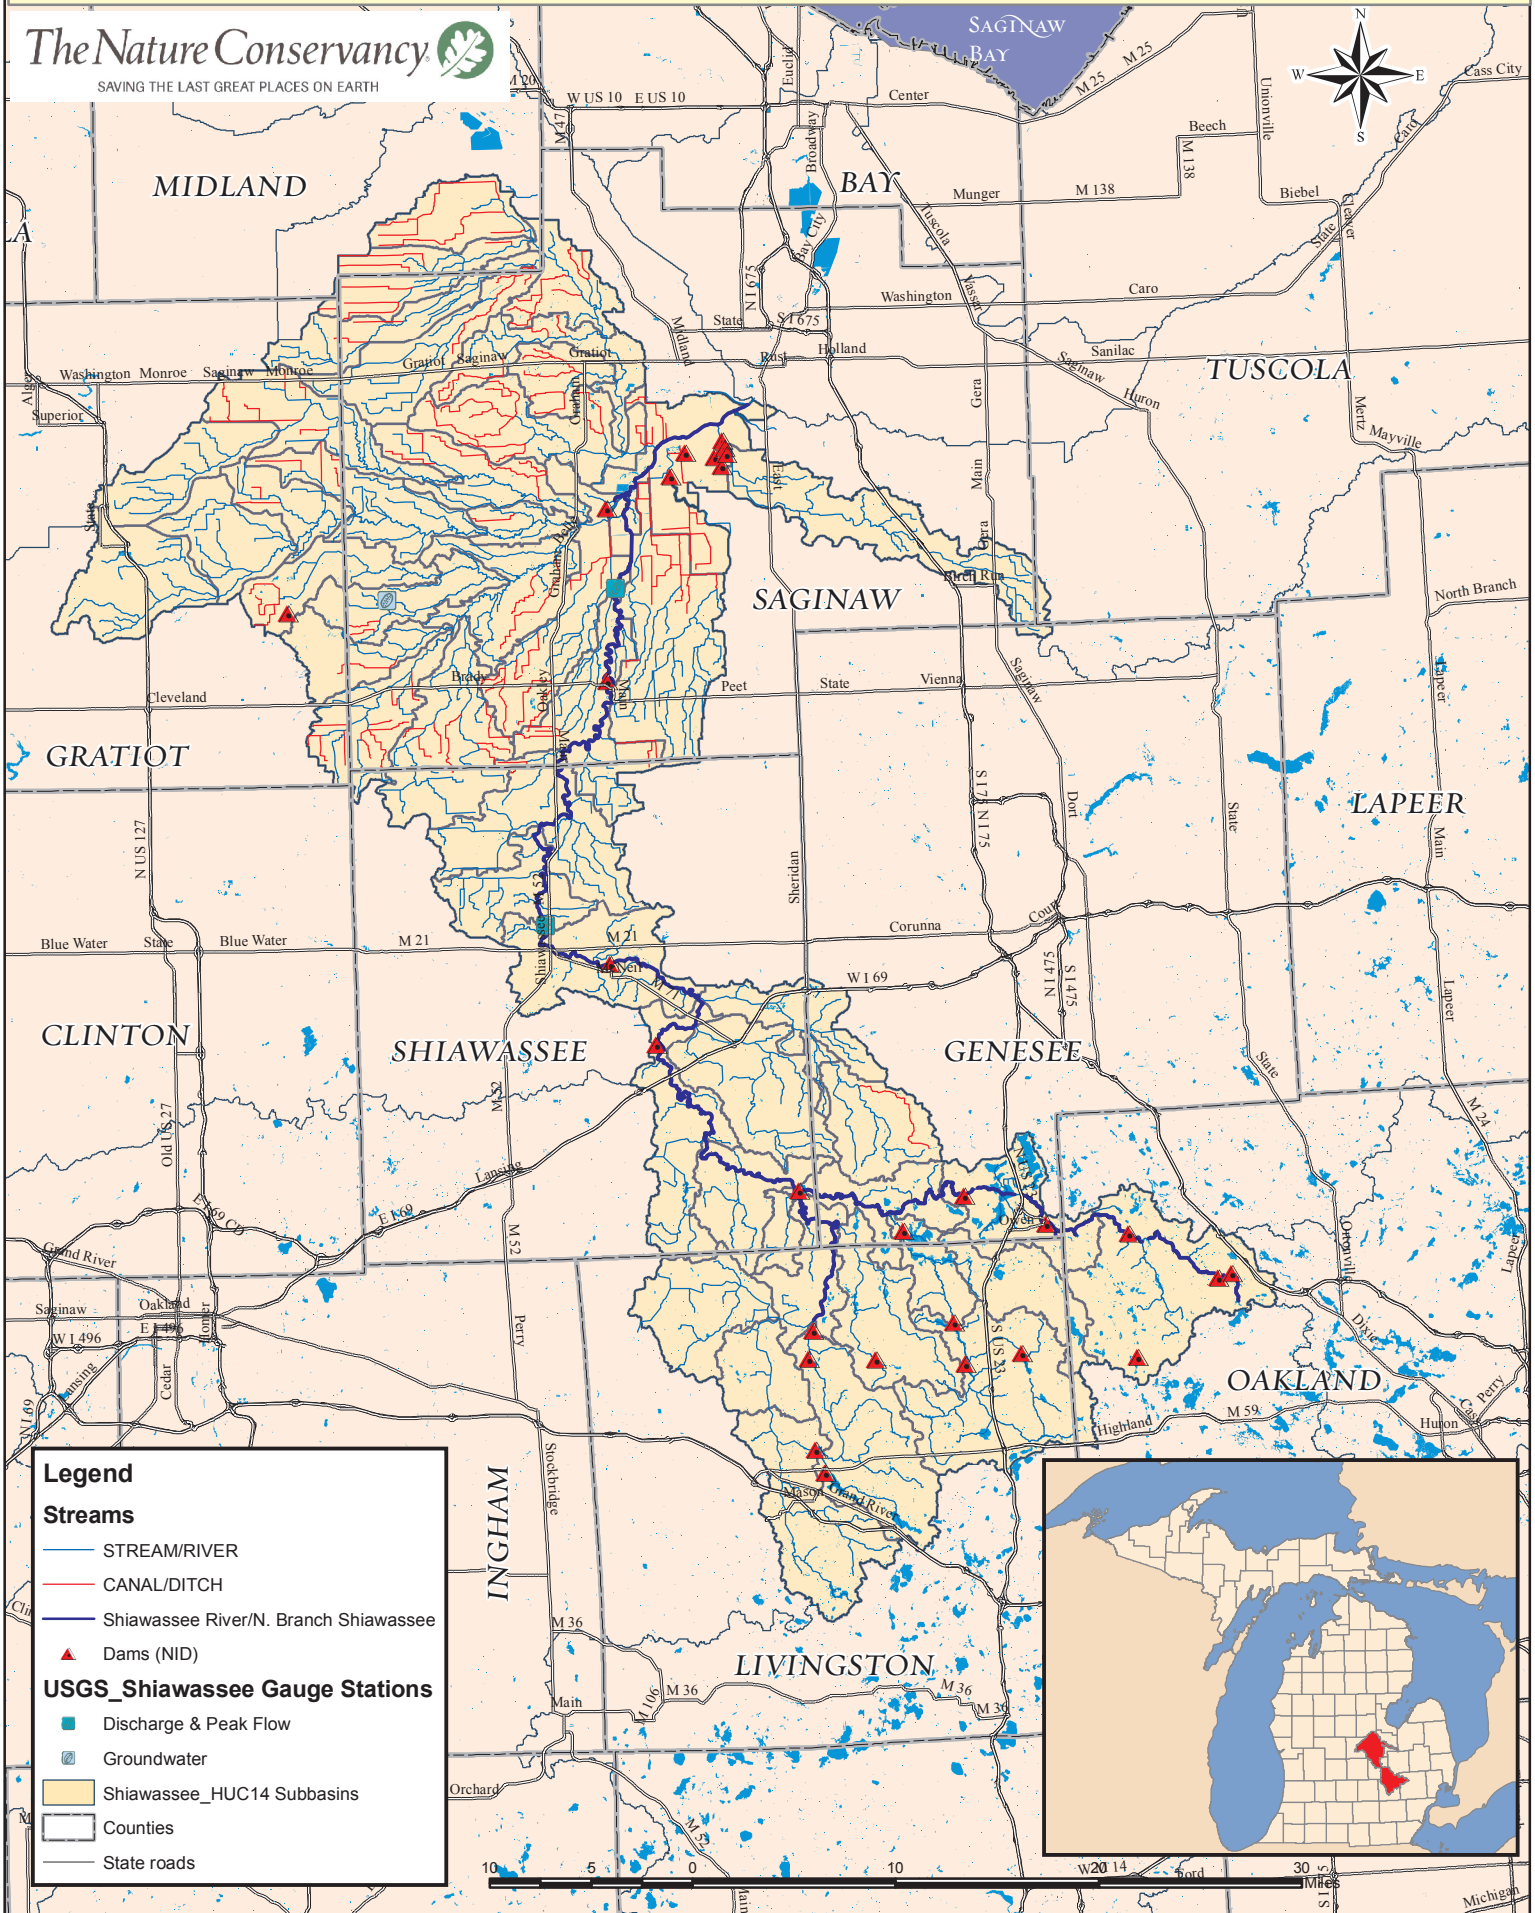

Shiawassee River Watershed - SE Michigan

The Nature Conservancy 
SAVING THE LAST GREAT PLACES ON EARTH

Legend

Streams

-  STREAM/RIVER
-  CANAL/DITCH
-  Shiawassee River/N. Branch Shiawassee
-  Dams (NID)

USGS_Shiawassee Gauge Stations

-  Discharge & Peak Flow
-  Groundwater
-  Shiawassee_HUC14 Subbasins
-  Counties
-  State roads