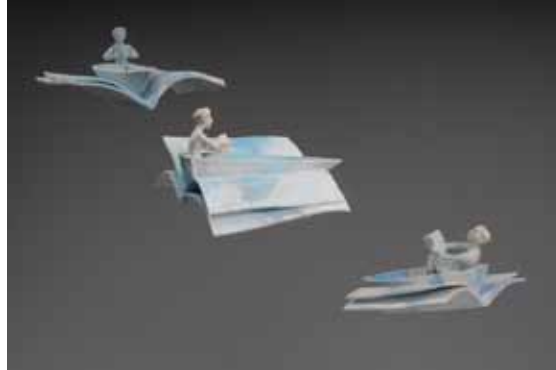

For immediate release: Sept. 23, 2010

Solo show

Sally S. Fine, *Stories: Time and Place*

Nov. 10 – Dec. 12, 2010

Artist's reception: Nov. 13, 3-6 pm;

First Friday reception: Dec. 3, 5:00 – 8:00pm

Coordinates: Southeast, East, West; 2010, painted ceramic

Boston, MA: For her latest solo sculpture exhibition, "Stories: Time and Place", Sally Fine explores the narratives posed by small human figures in temporal and geographic contexts. This mixed media work is primarily in painted ceramics.

For this new group of sculptures, Fine draws from perceptions and observations of various places inhabited for short periods in her own recent story. Artist residencies in France and the Dominican Republic, work vacations on a Bahamian island, and places closer to home opened questions of contrast and continuity, the shallowness and depth of impressions made on the skin of the earth.

Vehicles of journey – boats, water, sky, and books – carry the narratives forward, but they are embodied and transmitted by diminutive female figures, enthroned, reclining, levitating, or sailing away, but always standing in, as verb and noun, for nature and its relation to culture through time.

Fine's work can be found in numerous public and private collections in the United States and abroad, including the DeCordova Museum and Sculpture Park; Rose Art Museum; Federal Reserve Bank of Boston; Altos de Chavón, Dominican Republic; and A.I.R. Vallauris, France.

To schedule a preview studio visit or receive a free catalog, please call: 857 225-1395, or email: sallysfine@gmail.com

Gallery hours: Wednesday through Sunday 12 – 6 pm, exhibiting concurrently with Rosalyn Driscoll.

Two hour free parking is available in the lot at 500 Harrison Avenue.

Contact info:

Jean Mineo, Coordinator (617) 482-7781

BostonSculptors@yahoo.com

www.bostonsculptors.com

Sally S. Fine, (857) 225-1395

sallysfine@gmail.com

www.sallyfine.com