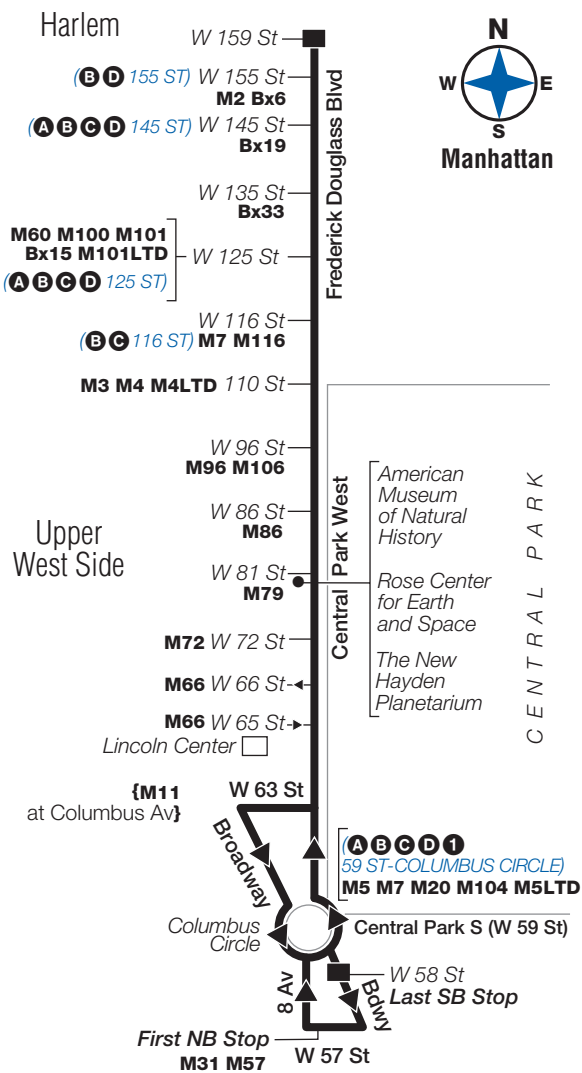

M10 LEGEND

Terminal

Bx19 Bus Transfer Point

(A STATION NAME)
Subway Connection

ma010a11007_cs

For subway and rail station accessibility, please see The Map, subway timetables, or www.mta.info.

For travel information, call 718-330-1234
or visit www.mta.info