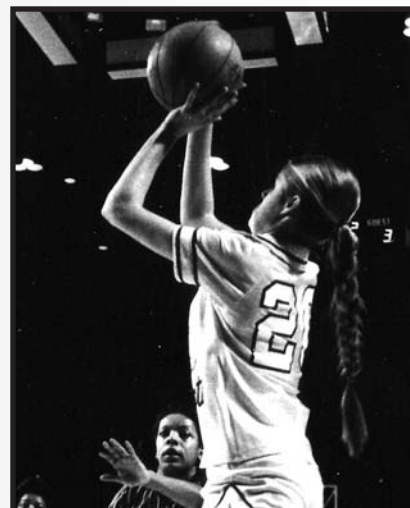

Julie Sievers: 1,759 points

Kristen Maskala

1991-94

Season	Games	Points	Avg.
1991-92	29	635	21.9
1992-93	31	543	17.5
1993-94	29	567	19.6
Career	89	1,745	19.6