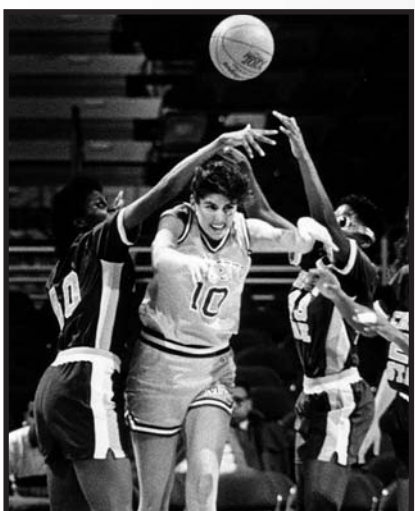

Kerri Christianson: 1,002 points

Kerri Christianson

1985-89

Season	Games	Points	Avg.
1985-86	25	169	6.8
1986-87	26	260	10.0
1987-88	28	269	9.6
1988-89	26	304	11.7
Career	105	1,002	9.5