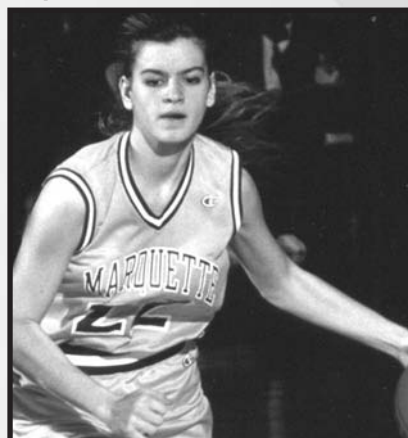

Field Goals Made

Name	Season	FGM
1. Kristen Maskala	1991-92	242
2. Lisa Oldenburg	1997-98	205
3. Julie Sievers	1980-81	199

Field Goal Percentage (Min. 100 Attempts)

Name	Season	FGM-FGA	Pct.
1. Heidi Ach	1988-89	156-286	54.5
2. Lisa Oldenburg	1997-98	205-377	54.4
3. Two players			52.1

Three-Point Field Goals Made

Name	Season	3PM
1. Kristen Maskala	1991-92	69
2. Krystal Ellis	2006-07	65
3. Katie Alsdurf	2002-03	50

Three-Point Field Goals Attempted

Name	Season	3FGA
1. Krystal Ellis	2006-07	183
2. Kristen Maskala	1991-92	171
3. Katie Alsdurf	2002-03	148

Three-Point Field Goal Pct. (Min. 30 Attempts)

Name	Season	3PM-3PA	Pct.
1. Kristen Maskala	1991-92	69-171	40.4
2. Heidi Bowman	1998-99	31-86	36.0
3. Krystal Ellis	2006-07	65-183	35.3

Free Throws Made

Name	Season	FTM
1. Krystal Ellis	2006-07	150
2. Lisa Oldenburg	1997-98	120
Christina Quaye	2004-05	120

Free Throw Percentage (Min. 60 Attempts)

Name	Season	FTM-FTA	Pct.
1. Krystal Ellis	2006-07	150-172	87.2
2. Kelly Schwerman	2001-02	56-65	83.1
3. Lisa Oldenburg	1997-98	120-148	81.1

Rebounds

Name	Season	Reb.
1. Julie Sievers	1980-81	325
2. Abbie Willenborg	1997-98	297
3. Kathy Andrykowski	1977-78	273

Rebounding Average

Name	Season	Avg.
1. Kathy Andrykowski	1977-78	14.4
2. Julie Sievers	1980-81	12.0
3. Abbie Willenborg	1997-98	10.2

Assists

Name	Season	Assists
1. Joan Pitrof	1987-88	199
2. Carolyn Kieger	2003-04	188
3. Angel Robinson	2008-09	121

Sophomore Records

Kristen Maskala: 635 points

Steals

Name	Season	Steals
1. Kristen Maskala	1991-92	75
2. Krystal Ellis	2006-07	73
3. Lynn Suplicki	1984-85	72

Blocks

Name	Season	Blocks
1. Kerri Christianson	1986-87	36
2. Lisa Oldenburg	1997-98	35
Two players		35

Points

Name	Season	Points
1. Angel Robinson	2007-08	399
2. Tammy Shain	1988-89	353
Krystal Ellis	2005-06	353
4. Abbie Willenborg	1996-97	349

Scoring Average

Name	Season	Avg.
1. Kathy Andrykowski	1976-77	19.8
2. Tammy Shain	1988-89	12.6
3. Julie Sievers	1979-80	12.4

Field Goals Made

Name	Season	FGM
1. Tammy Shain	1988-89	154
2. Angel Robinson	2007-08	141
3. Christine Kennedy	1991-92	138

Field Goal Percentage (Min. 100 Attempts)

Name	Season	FGM-FGA	Pct.
1. Heidi Ach	1987-88	129-223	57.8
2. Lynn Suplicki	1983-84	100-184	54.3
3. Abbie Willenborg	1996-97	131-268	48.9

Three-Point Field Goals Made

Name	Season	3PM
1. Kristi Johnson	1998-99	50
2. Shari Smith	1995-96	44
3. Krystal Ellis	2005-06	42

Three-Point Field Goals Attempted

Name	Season	3FGA
1. Petra Olsen	1995-96	145
2. Shari Smith	1995-96	144
3. Kristi Johnson	1998-99	141

Name	Season	3PM-3PA	Pct.
1. Carolyn Kieger	2002-03	26-61	42.6
2. Krystal Ellis	2005-06	42-106	39.6
2. Kristi Johnson	1998-99	50-141	35.5

Free Throws Made

Name	Season	FTM
1. Angel Robinson	2007-08	99
2. Carolyn Kieger	2002-03	98
3. Abbie Willenborg	1996-97	82

Free Throw Percentage (Min. 60 Attempts)

Name	Season	FTM-FTA	Pct.
1. Carolyn Kieger	2002-03	98-112	87.5
2. Kristi Johnson	1998-99	61-76	80.3
3. Joan Pitrof	1986-87	40-51	78.4

Rebounds

Name	Season	Reb.
1. Abbie Willenborg	1996-97	314
2. Christine Kennedy	1991-92	278
3. Julie Sievers	1979-80	261

Rebounding Average

Name	Season	Avg.
1. Kathy Andrykowski	1976-77	16.8
2. Abbie Willenborg	1996-97	10.1
3. Julie Sievers	1979-80	10.0

Assists

Name	Season	Assists
1. Joan Pitrof	1986-87	149
2. Angel Robinson	2007-08	135
3. Carolyn Kieger	2002-03	125