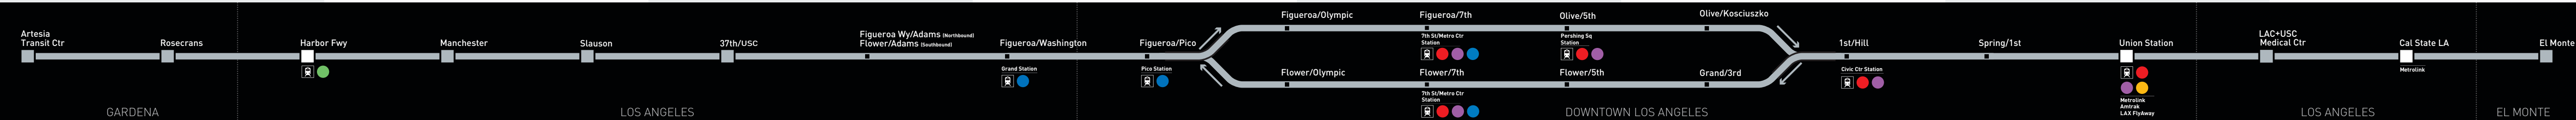

MANCHESTER STATION

Harbor Fwy at Manchester (125 spaces)

Nearby Dining Includes
Church's Chicken
Popeyes
Roscoe's House of Chicken
and Waffles

SLAUSON STATION

Harbor Transitway at Slauson Av
(150 spaces)

FIGUEROA WY/ADAMS