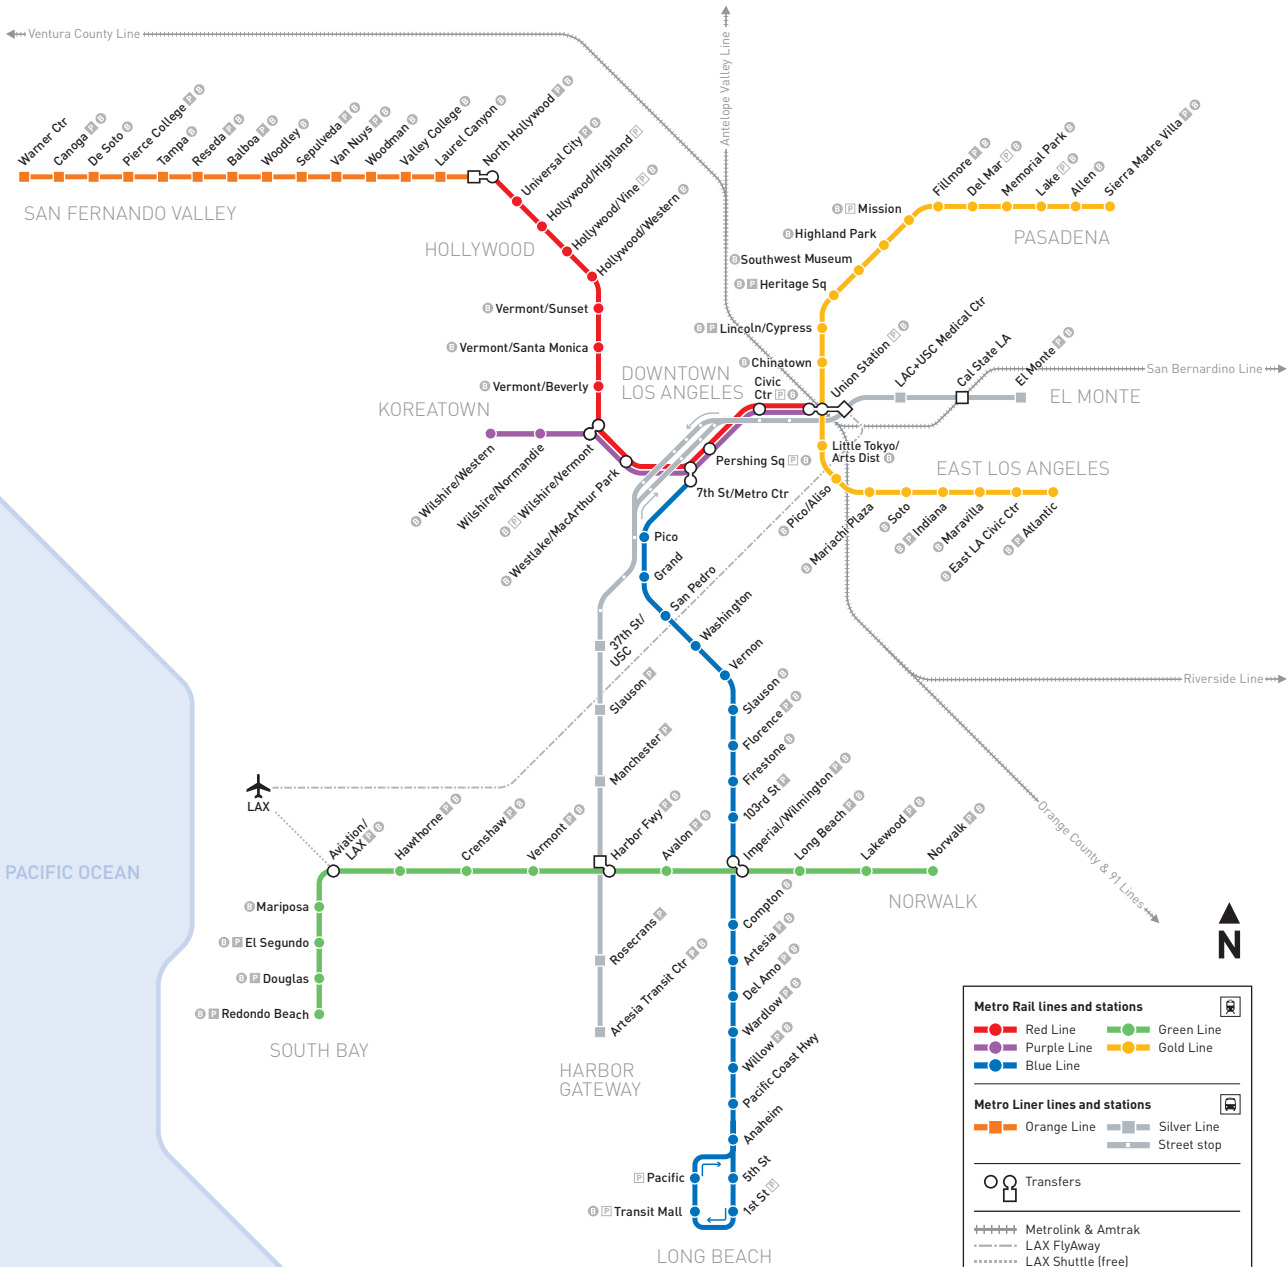

Metro Silver Line Destination Guide

Direct connections for work, school and play on the Metro Silver Line.

Metro[®]

Metro Silver Line: Fast and easy connections

Go Metro to work, school and play

Discover fast and frequent service on the Metro Silver Line. With quick, daily connections to Downtown LA, STAPLES Center and L.A. LIVE, USC, Cal State LA, and so much more, the Silver Line makes it easy to skip the traffic and the high cost of parking. Try it for your commute to work or a night out in Downtown.

The Silver Line also connects to all Metro Rail lines, which provide service to Hollywood, Koreatown, Pasadena, Long Beach, Redondo Beach and Norwalk.

Plan your adventure

To plan your trip, visit metro.net or call 323.GO.METRO, Metro's telephone information hotline. Tell the customer representative where you want to go, where you are starting and the day and time you want to travel.

Use this and all our Metro Destination Guides to inspire new adventures when you Go Metro.

Go Metro

Metro Rail lines and stations	
	Red Line
	Purple Line
	Blue Line
	Green Line
	Gold Line

Metro Liner lines and stations	
	Orange Line
	Silver Line
	Street stop

MANCHESTER STATION

Harbor Fwy at Manchester (125 spaces)

Nearby Dining Includes
Church's Chicken
Popeyes
Roscoe's House of Chicken
and Waffles

SLAUSON STATION

Harbor Transitway at Slauson Av
(150 spaces)

FIGUEROA WY/ADAMS