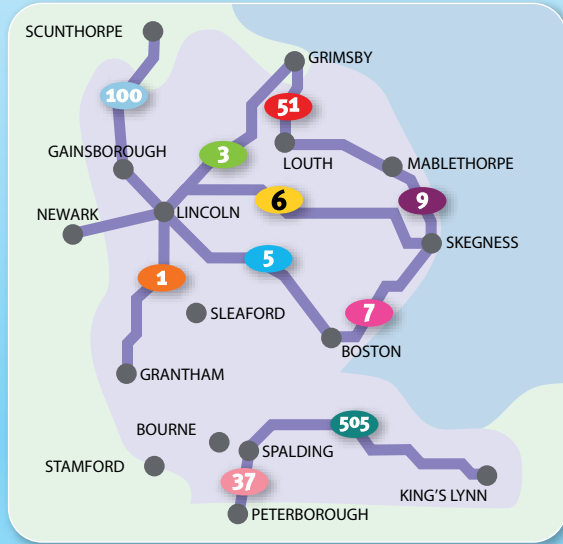

InterConnect

Lincolnshire's award winning
InterConnect Bus Service Network
Connecting people to places

- 1 Lincoln - Grantham
- 3 Grimsby - Lincoln / Lincoln - Newark
- 5 Lincoln - Boston
- 6 Lincoln - Horncastle / Horncastle - Skegness
- 7 Skegness - Boston
- 9 Louth - Mablethorpe / Mablethorpe - Skegness
- 37 Spalding - Peterborough
- 51 Louth - Grimsby
- 100 Lincoln - Gainsborough / Gainsborough - Scunthorpe
- 505 Spalding - King's Lynn

Your first stop to public transport journeys

traveline
public transport info
0871 200 22 33
www.traveline.info

Calls cost 10p per minute plus network extras

CallConnect

CallConnect is a bus service that operates only in response to pre-booked requests (on a 'dial a bus' basis). CallConnect will pick up and set down at designated locations in each village or town. Most CallConnect services are fully flexible and operate using modern fully accessible minibuses.

Please recycle this leaflet

InterConnect 5

Lincoln - Boston | April 2011

With CallConnect demand responsive service Interchange points at Metherringham, Woodhall Spa and Coningsby

Lincoln - Woodhall Spa - Boston