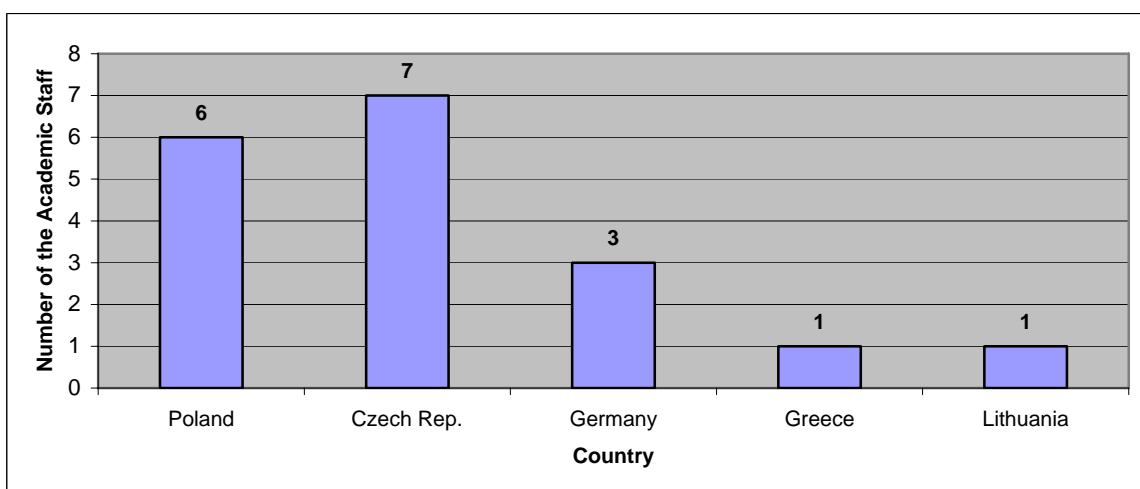

Figure J.3 The Figures Related to the Incoming Students within Erasmus

Figure J.4 The Number of the Outgoing Erasmus Students by Country

Figure J.5 The Number of the Incoming Erasmus Students by Country

Figure J.6 The Figures Related to the Outgoing Academic Staff within Erasmus Programme

Figure J.7 The Distribution of the Outgoing Academic Staff within Erasmus Programme by Country

Figure J.8 The Figures Related to the Incoming Academic Staff within Erasmus Programme

Table J.1 The List of the Bilateral Agreements within Erasmus Programme, as of January 2006

Country	Year	Number
	Year 2003	
Greece		1
	Year 2004	
The Netherlands		2
Poland		5
Germany		5
Denmark		1
Czech Republic		1
Belgium		1
Spain		1
Italy		1
Total		17
	Year 2005	
Latonia		3
Poland		11
France		2
Hungary		1
Spain		3
Portuguese		4
Belgium		6
Germany		6
Denmark		2
Czech Republic		9
Ireland		1
Slovakia		2
Greece		4
Italy		11
Finland		1
Estonia		1
Holland		1
Total		68
Grand Total		86