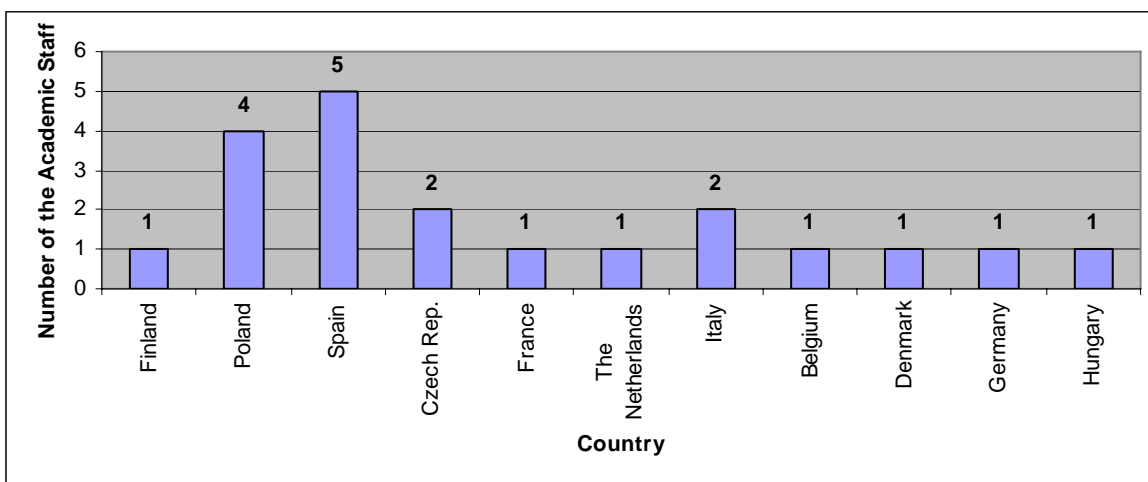

Figure J.3 The Figures Related to the Incoming Students within Erasmus

Figure J.4 The Number of the Outgoing Erasmus Students by Country

Figure J.5 The Number of the Incoming Erasmus Students by Country

Figure J.6 The Figures Related to the Outgoing Academic Staff within Erasmus Programme

Figure J.7 The Distribution of the Outgoing Academic Staff within Erasmus Programme by Country

Figure J.8 The Figures Related to the Incoming Academic Staff within Erasmus Programme

Table J.1 The List of the Bilateral Agreements within Erasmus Programme, as of January 2006

Country	Year	Number
	Year 2003	
Greece		1
	Year 2004	
The Netherlands		2
Poland		5
Germany		5
Denmark		1
Czech Republic		1
Belgium		1
Spain		1
Italy		1
Total		17
	Year 2005	
Latonia		3
Poland		11
France		2
Hungary		1
Spain		3
Portuguese		4
Belgium		6
Germany		6
Denmark		2
Czech Republic		9
Ireland		1
Slovakia		2
Greece		4
Italy		11
Finland		1
Estonia		1
Holland		1
Total		68
Grand Total		86