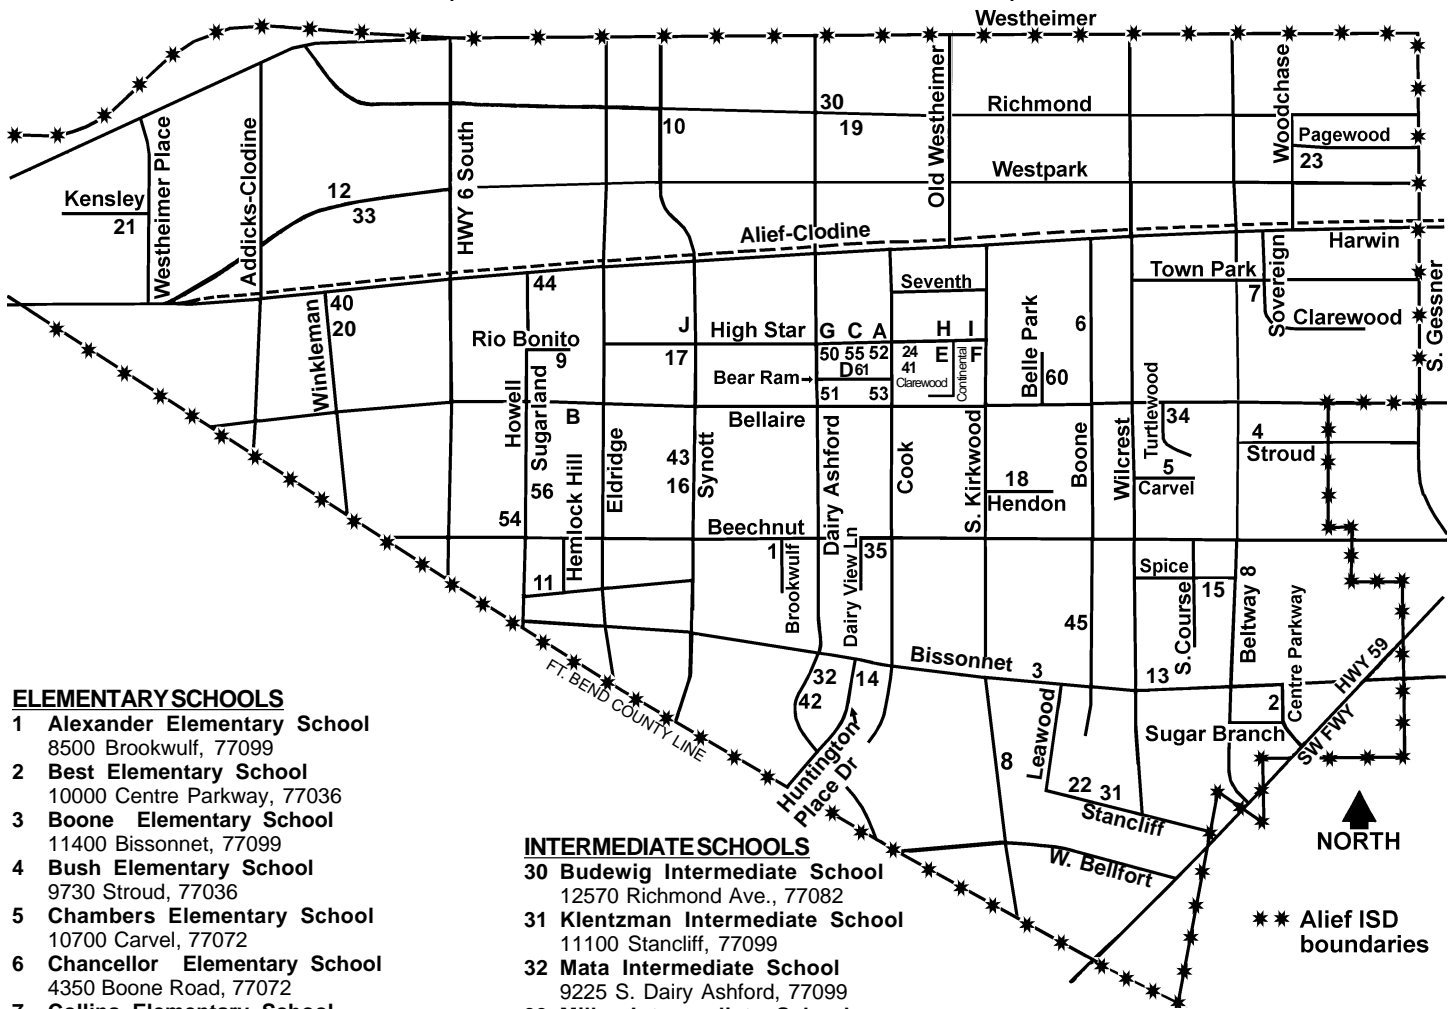

ALIEF INDEPENDENT SCHOOL DISTRICT

Updated 05/07

(all street addresses below are in Houston, Texas)

ELEMENTARY SCHOOLS

- 1 Alexander Elementary School
8500 Brookwulf, 77099
- 2 Best Elementary School
10000 Centre Parkway, 77036
- 3 Boone Elementary School
11400 Bissonnet, 77099
- 4 Bush Elementary School
9730 Stroud, 77036
- 5 Chambers Elementary School
10700 Carvel, 77072
- 6 Chancellor Elementary School
4350 Boone Road, 77072
- 7 Collins Elementary School
9829 Town Park Drive, 77036
- 8 Cummings Elementary School
10455 S. Kirkwood, 77099
- 9 Hearne Elementary School
13939 Rio Bonito, 77083
- 10 Heflin Elementary School
3303 Synott, 77082
- 11 Hicks Elementary School
8520 Hemlock Hill Dr., 77083
- 12 Holmquist Elementary School
15040 Westpark Drive, 77082
- 13 Horn Elementary School
10734 Bissonnet, 77099
- 14 Kennedy Elementary School
10200 Huntington Place Dr., 77099
- 15 Landis Elementary School
10255 Spice Lane, 77072
- 16 Liestman Elementary School
7610 Synott, 77083
- 17 Mahanay Elementary School
13215 High Star, 77083
- 18 Martin Elementary School
11718 Hendon, 77072
- 19 Outley Elementary School
12355 Richmond, 77082
- 20 Petrosky Elementary School
6703 Winkleman, 77083
- 21 Rees Elementary School
16305 Kensley, 77082
- 22 Smith Elementary School
11300 Stancliff, 77099
- 23 Sneed Elementary School
9855 Pagewood, 77042
- 24 Youens Elementary School
12141 High Star, 77072

INTERMEDIATE SCHOOLS

- 30 Budewig Intermediate School
12570 Richmond Ave., 77082
- 31 Klentzman Intermediate School
11100 Stancliff, 77099
- 32 Mata Intermediate School
9225 S. Dairy Ashford, 77099
- 33 Miller Intermediate School
15025 Westpark, 77082
- 34 Owens Intermediate School
6900 Turtlewood Dr., 77072
- 35 Youngblood Intermediate School
8410 Dairy View Ln., 77072