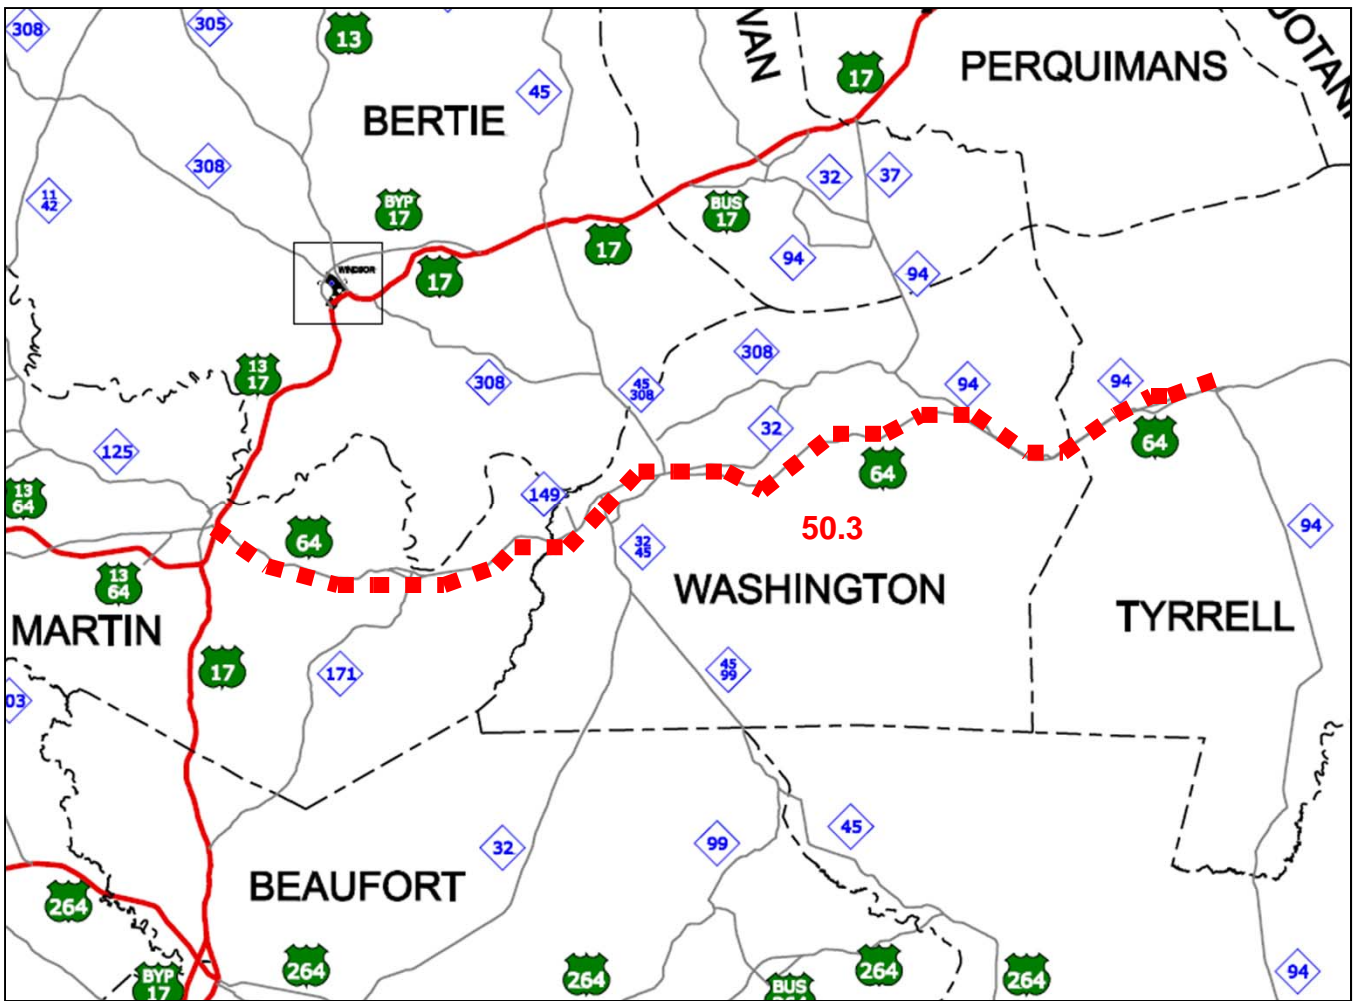

D-07-5

Designation of Twin Trailer Trucks on US 64 between US 13/17 in Williamston and NC 94 in Columbia in Martin, Tyrrell, Washington Counties

Map 1:

Location of proposed designated route in relationship to major roads, counties, and municipalities.

D-07-5

Designation of Twin Trailer Trucks on US 64 between US 13/17 in Williamston and NC 94 in Columbia in Martin, Tyrrell, Washington Counties

Map 2:
Location of proposed addition to the North Carolina Truck Network (NCTN).

-  Routes available to 53-foot trailers and twin trailers
-  Routes available to 53-foot trailers
-  Routes with a truck restriction
-  Routes under study for truck restrictions
-  Proposed Designation