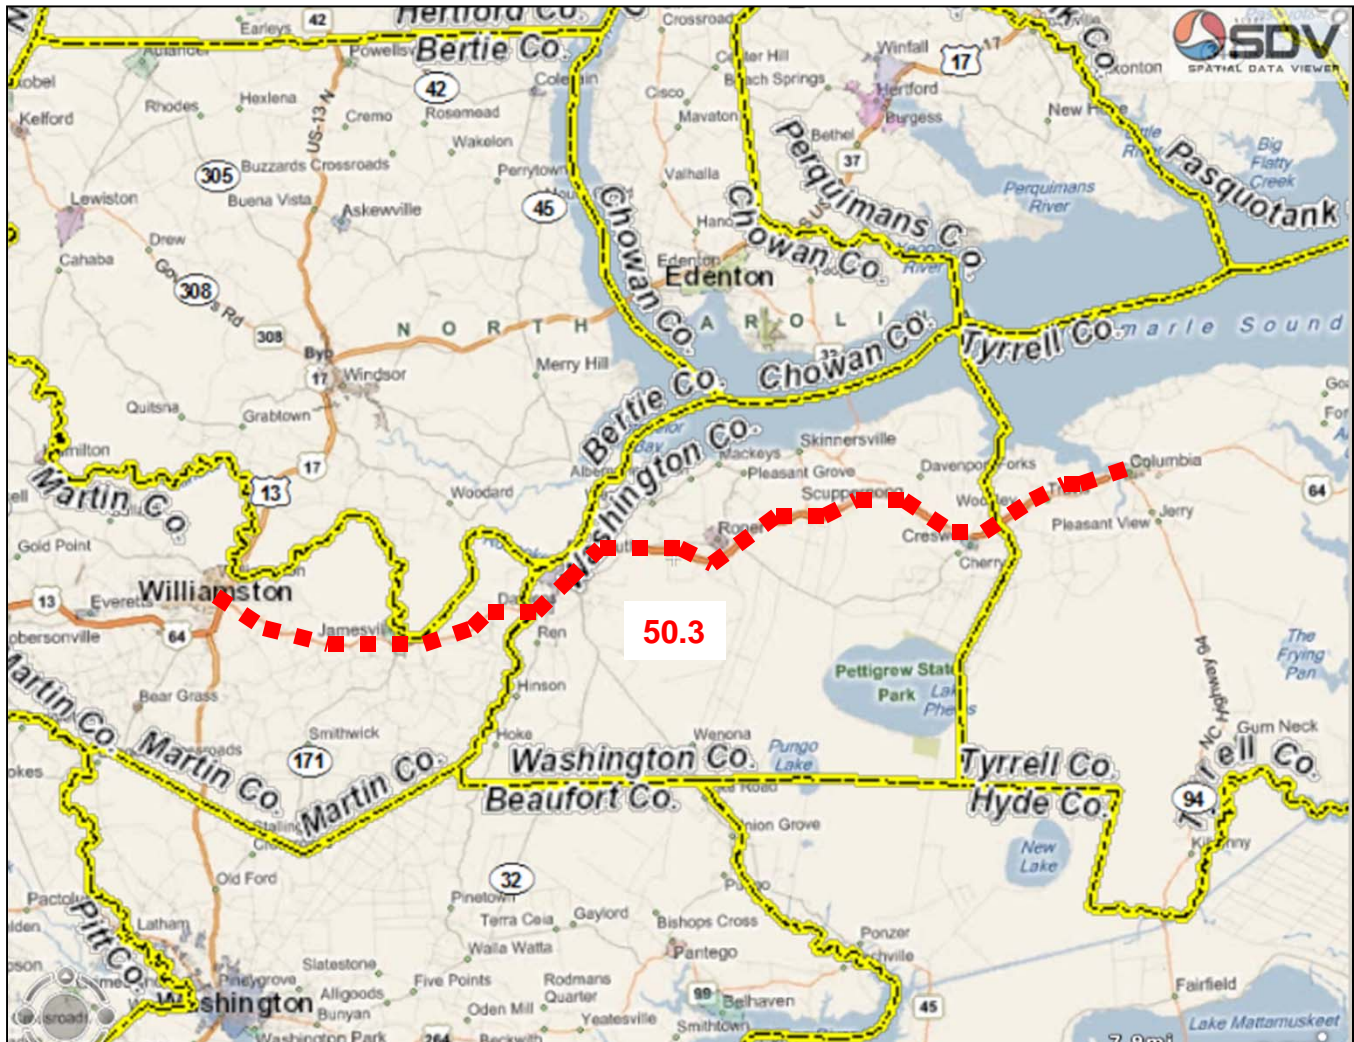

D-07-5

Designation of Twin Trailer Trucks on US 64 between US 13/17 in Williamston and NC 94 in Columbia in Martin, Tyrrell, Washington Counties

Map 1:

Location of proposed designated route in relationship to major roads, counties, and municipalities.

D-07-5

Designation of Twin Trailer Trucks on US 64 between US 13/17 in Williamston and NC 94 in Columbia in Martin, Tyrrell, Washington Counties

Map 2:
Location of proposed addition to the North Carolina Truck Network (NCTN).

-  Routes available to 53-foot trailers and twin trailers
-  Routes available to 53-foot trailers
-  Routes with a truck restriction
-  Routes under study for truck restrictions
-  Proposed Designation