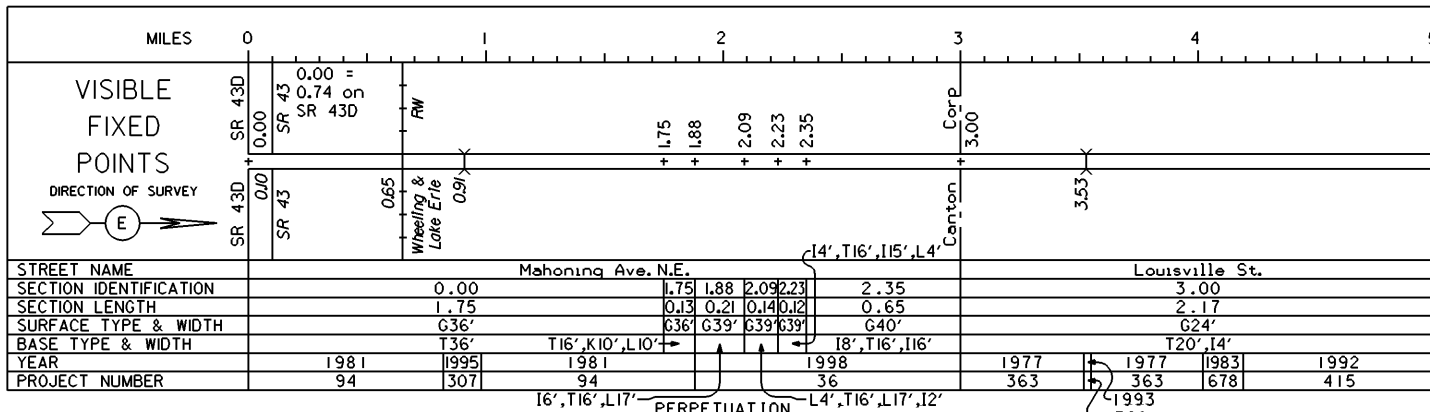

STATE OF OHIO - DEPARTMENT OF TRANSPORTATION  
STATE ROUTE SECTIONS ON CONTINUOUS MILEAGE STATIONING

DISTRICT 4  
COUNTY STARK  
ROUTE SR 153

STATE OF OHIO - DEPARTMENT OF TRANSPORTATION

STATE ROUTE SECTIONS ON CONTINUOUS MILEAGE STATIONING

DISTRICT 4  
 COUNTY STARK  
 ROUTE SR 153

PERPETUATION

STATE OF OHIO - DEPARTMENT OF TRANSPORTATION  
STATE ROUTE SECTIONS ON CONTINUOUS MILEAGE STATIONING

DISTRICT 4  
COUNTY STARK  
ROUTE SR 153

PERPETUATION