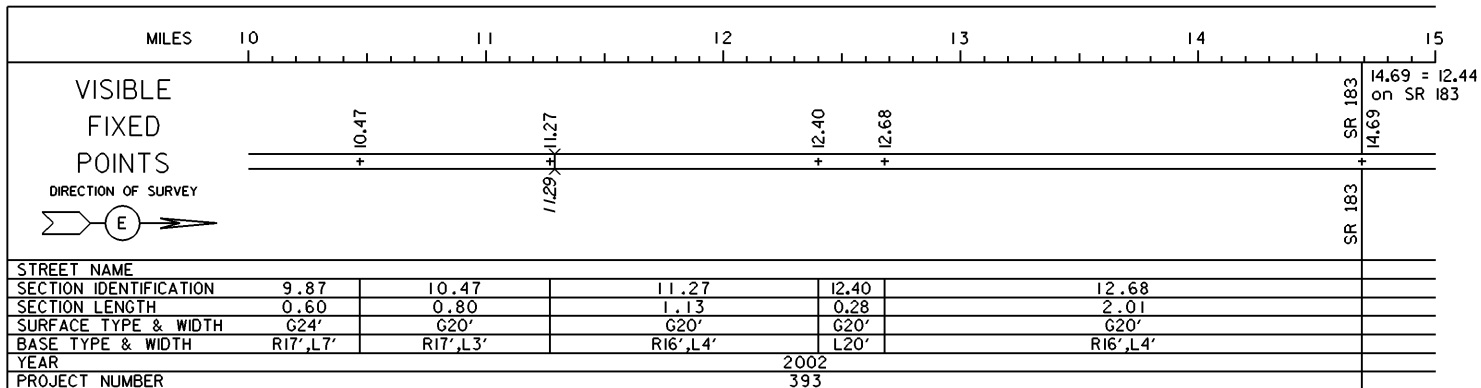

DISTRICT 4  
 COUNTY STARK  
 ROUTE SR 153

PERPETUATION

STATE OF OHIO - DEPARTMENT OF TRANSPORTATION  
STATE ROUTE SECTIONS ON CONTINUOUS MILEAGE STATIONING

DISTRICT 4  
COUNTY STARK  
ROUTE SR 153

PERPETUATION