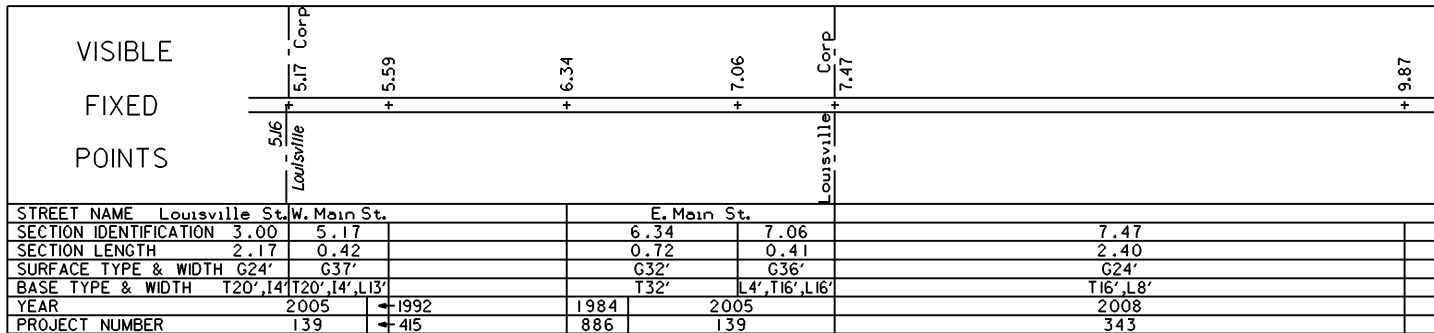

PERPETUATION