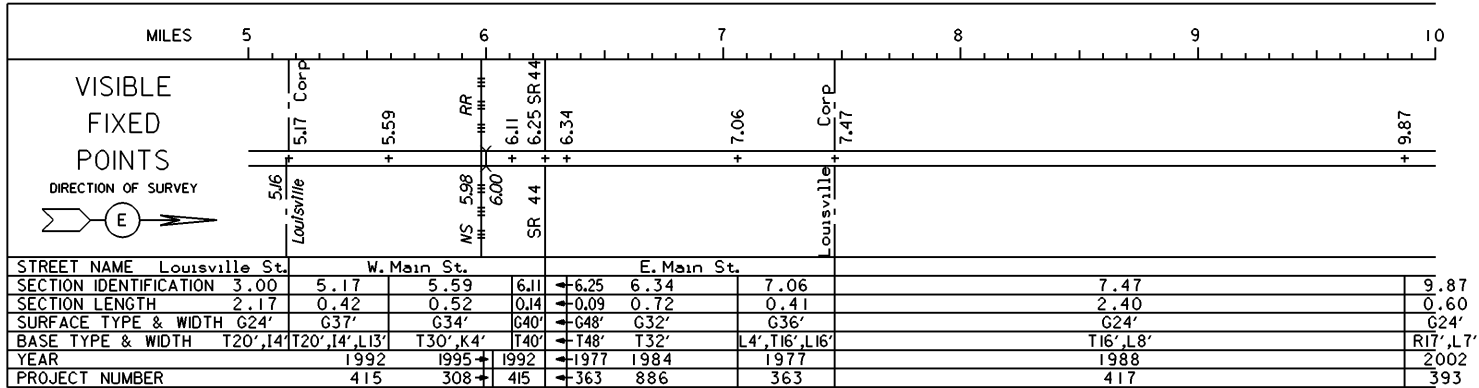

STATE OF OHIO - DEPARTMENT OF TRANSPORTATION  
STATE ROUTE SECTIONS ON CONTINUOUS MILEAGE STATIONING

DISTRICT 4  
COUNTY STARK  
ROUTE SR 153

STATE OF OHIO - DEPARTMENT OF TRANSPORTATION

STATE ROUTE SECTIONS ON CONTINUOUS MILEAGE STATIONING

DISTRICT 4  
 COUNTY STARK  
 ROUTE SR 153

PERPETUATION

STATE OF OHIO - DEPARTMENT OF TRANSPORTATION  
STATE ROUTE SECTIONS ON CONTINUOUS MILEAGE STATIONING

DISTRICT 4  
COUNTY STARK  
ROUTE SR 153

PERPETUATION