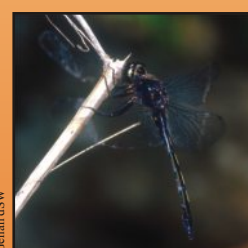

Sri Lanka Cascader, ♂
(*Zygonyx iris ceylonicum*) CR

Gehan de Silva Wijeyeratne (gehan@jetwing.lk) is a writer, photographer and CEO of Jetwing Eco Holidays, a company specialising in wildlife travel. Several hotels in Sri Lanka are suitable for natural history enthusiasts. Contact his team on eco@jetwing.lk for a tailored tour.

Acknowledgements
Images are © of the respective photographers. Matjaz Bedjanic (matjaz_bedjanic@yahoo.com) and Karen Coniff (karo@eureka.lk) provided the technical expertise for the identification and preparation of this guide.

Picture Credits: Gehan dSW - Gehan de Silva Wijeyeratne, Matjaz B - Matjaz Bedjanic, Chandrika M - Chandrika Maelge

Production Coordinator: Divya Martyn

eco@jetwing.lk
www.jetwingeco.com

Status
R - Resident
C - Common
M - Migrant
U - Uncommon
E - Endemic
S - Scarce
V - Vagrant
H - Highly

Key to the plates
juv ♀ - Juvenile Female
juv ♂ - Juvenile Male
♀ - Female
♂ - Male

Gehan de Silva Wijeyeratne
Matjaz Bedjanic
Karen Coniff

3rd Edition, 1st Re-print, August 2007