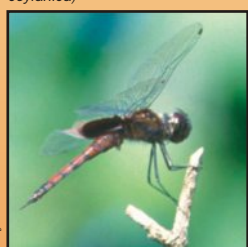

Red-veined Darter, ♀
(*Sympetrum fonscolombei*) E

Red-veined Darter, ♂
(*Sympetrum fonscolombei*) E

Crimson Dropwing, ♂
(*Trithemis aurora*) CR

Indigo Dropwing, ♂
(*Trithemis festiva*) CR

Dancing Dropwing, juv ♂
(*Trithemis pallidinervis*) E

Aggressive Riverhawk, ♂
(*Onychothemis tonkinensis ceylanica*) E

Variegated Flutterer, ♀
(*Rhyothemis variegata variegata*) CR

Variegated Flutterer, ♂
(*Rhyothemis variegata variegata*) CR

Wandering Glider, juv ♂
(*Pantala flavescens*) CR