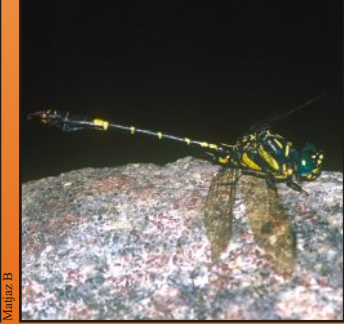

Dark Forestwraith, ♀ E
(*Platysticta apicalis*)

Two-spotted Threadtail, ♂ HSR
(*Elattonneura bigemmata*)

Dark-glittering Threadtail SR
(*Elattonneura centralis*)

Dark-glittering Threadtail, CR
(*Elattonneura centralis*)

Red-striped Threadtail, ♂ E
(*Elattonneura tenax*)

Stripe-headed Threadtail, CR
(*Prodasineura sita*)

Sri Lanka Giant Sabretail, ♂ HSR
(*Megalogomphus ceylonicus*)

Brook's Hooktail, ♂ CR
(*Paragomphus henryi*)