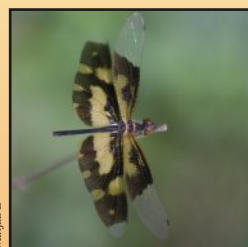

Red-veined Darter, ♀
(*Sympetrum fonscolombei*) E

Red-veined Darter, ♂
(*Sympetrum fonscolombei*) E

Crimson Dropwing, ♂
(*Trithemis aurora*) CR

Indigo Dropwing, ♂
(*Trithemis festiva*) CR

Dancing Dropwing, juv ♂
(*Trithemis pallidinervis*) E

Aggressive Riverhawk, ♂
(*Onychothemis tonkinensis ceylanica*) E

Variegated Flutterer, ♀
(*Rhyothemis variegata variegata*) CR

Variegated Flutterer, ♂
(*Rhyothemis variegata variegata*) CR

Wandering Glider, juv ♂
(*Pantala flavescens*) CR