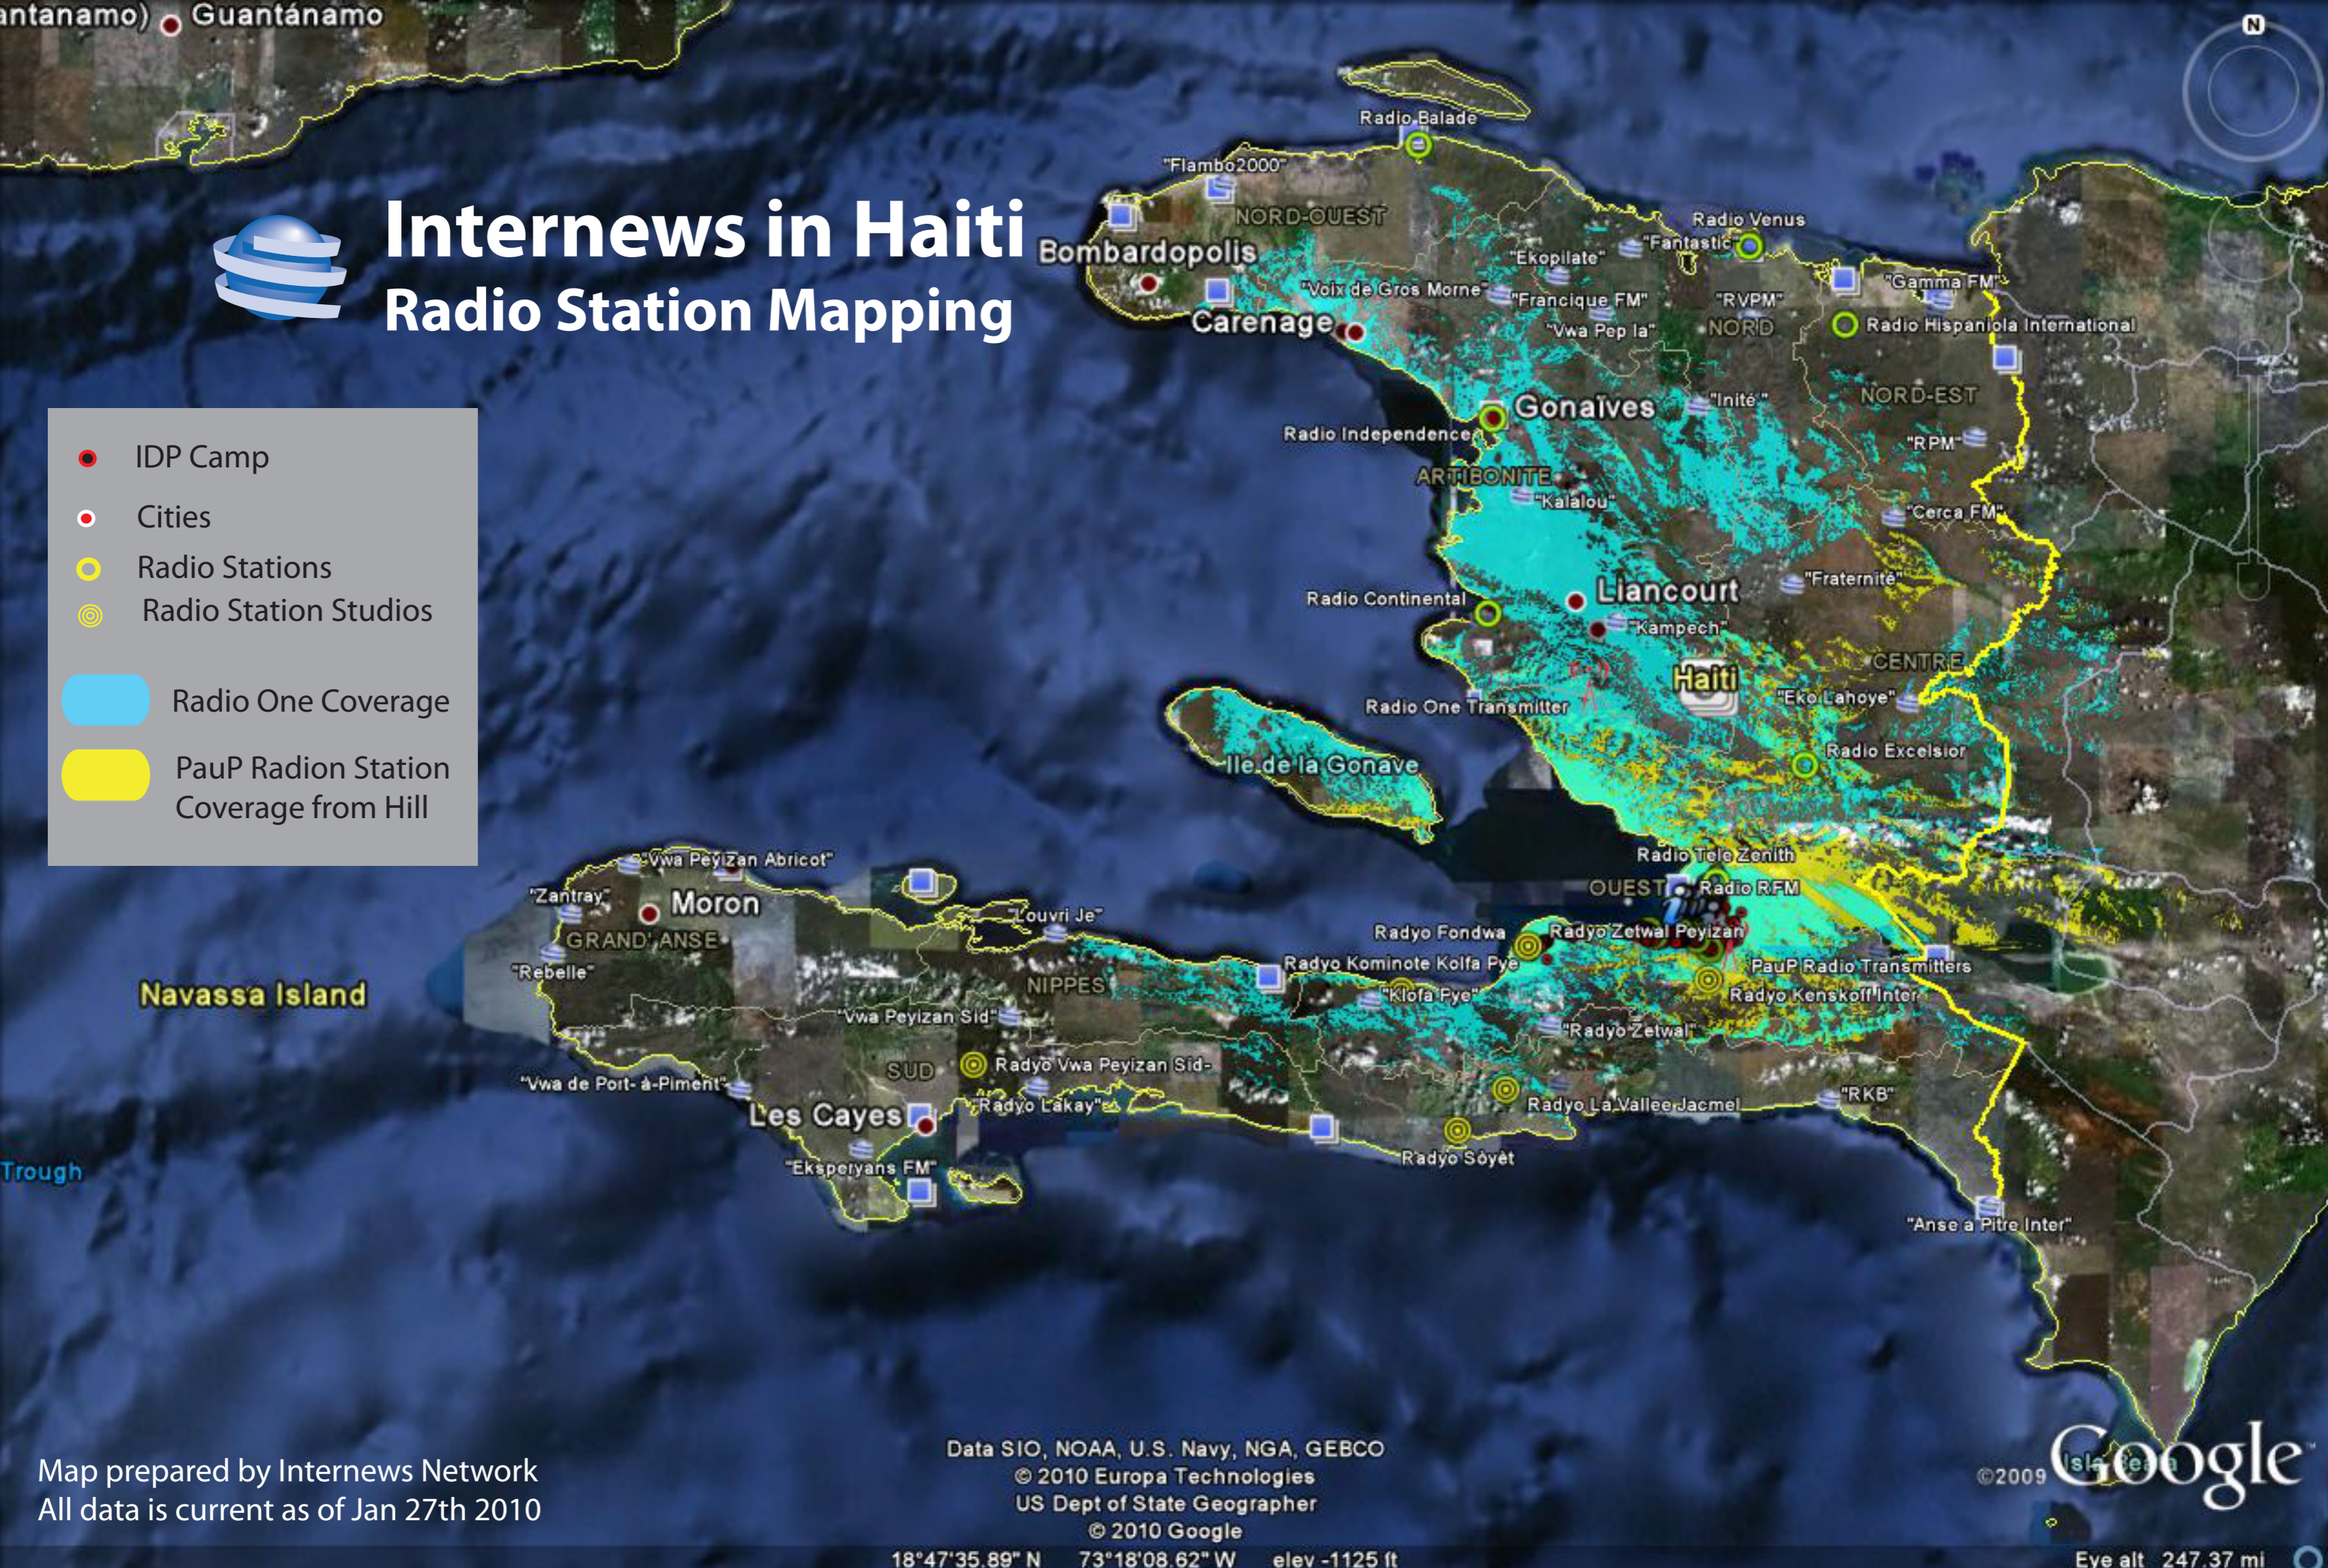

Internews in Haiti Radio Station Mapping

- IDP Camp
- Cities
- Radio Stations
- Radio Station Studios
- Radio One Coverage
- PauP Radion Station Coverage from Hill

Map prepared by Internews Network
All data is current as of Jan 27th 2010

Data SIO, NOAA, U.S. Navy, NGA, GEBCO
© 2010 Europa Technologies
US Dept of State Geographer
© 2010 Google

18°47'35.89" N 73°18'08.62" W elev -1125 ft

Eye alt 247.37 mi