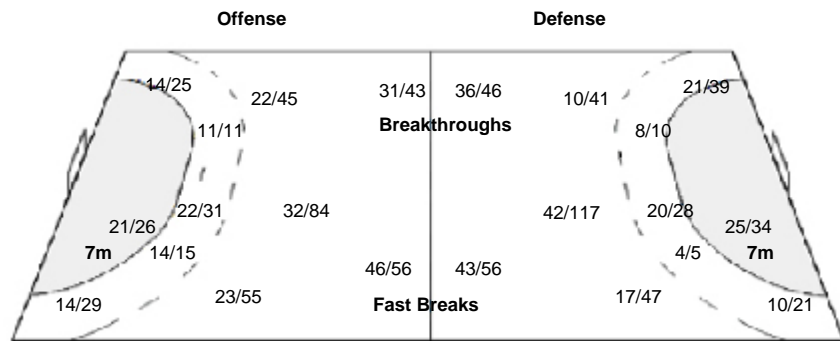

XXII Men's World Championship 2011

Sweden

Cumulative Statistics

POL - Poland After 9 Matches

Shots Distribution

Players

Goals / Shots

8 BIELECKI K 1/14 3/5 0/1 3/7 5/9 1/3 5/9 4-Missed 6-Post 1-Blocked	18 GRABARCZYK P 1/1 0/1 0/1 1/1 1/1 1/1	2 JASZKA B 5/13 3/5 0/1 2/3 5/8 4/5 3/4 1-Missed 3-Post 5-Blocked	14 JURASIK M 3/5 0/1 0/2 3/5 0/2 2/2 1-Post 1-Blocked	13 JURECKI B 3/8 1/3 6/6 1/1 4/5 5/5 2/2 8/8 2-Missed 1-Post 1-Blocked	15 JURECKI M 2/4 1/1 3/3 1-Post 1-Blocked	20 JURKIEWICZ M 3/9 2/3 1/3 1/2 3/4 4/4 1-Missed 1-Post 3-Blocked
4 KUCHCZYNSKI F 5/7 3/3 0/2 1/2 2/3 9/9 3/4 1-Missed	22 LIJEWSKI M 4/13 0/1 1/2 1/2 3/6 4/5 1/3 6/10 1-Missed 2-Post 5-Blocked	32 ROSINSKI T 2/7 1/1 1/1 1/1 1/4 1/2 0/1 1/2 3-Missed 2-Post	9 SIÓDIAK A 1/1	6 TKACZYK G 0/7 0/1 2/2 1/1 1/2 1/3 4/7 8/10 2/4 1-Missed 3-Post 4-Blocked	19 TLUCZYNSKI T 1/5 6/8 5/6 2/4 0/2 8/9 11/11 5/6 9/9 2-Post	7 TOMCZAK B 2/2 3/4 0/4 0/2 3/3 1-Post
41 ZAREMBA M 1/2 4/6 0/2 0/1 5/6 0/1 3/4 1-Missed 1-Post						

Team
Goals / Shots

33/97	11/19	14/20
30/46	2/14	24/44
47/62	35/49	53/67

15-Missed 24-Post 21-Blocked

Goalkeepers

1 SZMAL S 6/19 Saves 16 Shots / 18	15/44	25/28	14/34
7/25	11/22	4/28	
18/54	33/36	15/39	
16/55	17/57	16/57	

16 WYSZOMIRSKI F

1/6	3/6	3/10
3/10	8/8	1/5
5/11	4/9	7/22

Legend:

G/S Goals/Shots	% Efficiency	Wing Wing Shots	6m 6-metre Shots	7m 7-metre Shots	9m 9-metre Shots
S/S Saves/Shots	TF Technical Faults	RC Red Cards	FB Fast Breaks	BT Breakthroughs	EX Exclusions
AS Assists	RC Red Cards	QF Quarterfinal	ST Steals	BS Blocked Shots	TP Time Played
YC Yellow Cards	QF Quarterfinal	SF Semifinal	n/a not applicable	PL Placement	MP Matches Played
PR Preliminary Round	DSQ Disqualified	PC Presidents Cup		GM Gold Medal Match	BM Bronze Medal Match
2Min 2 Minute Suspensions					

Data Provided by Hego Group