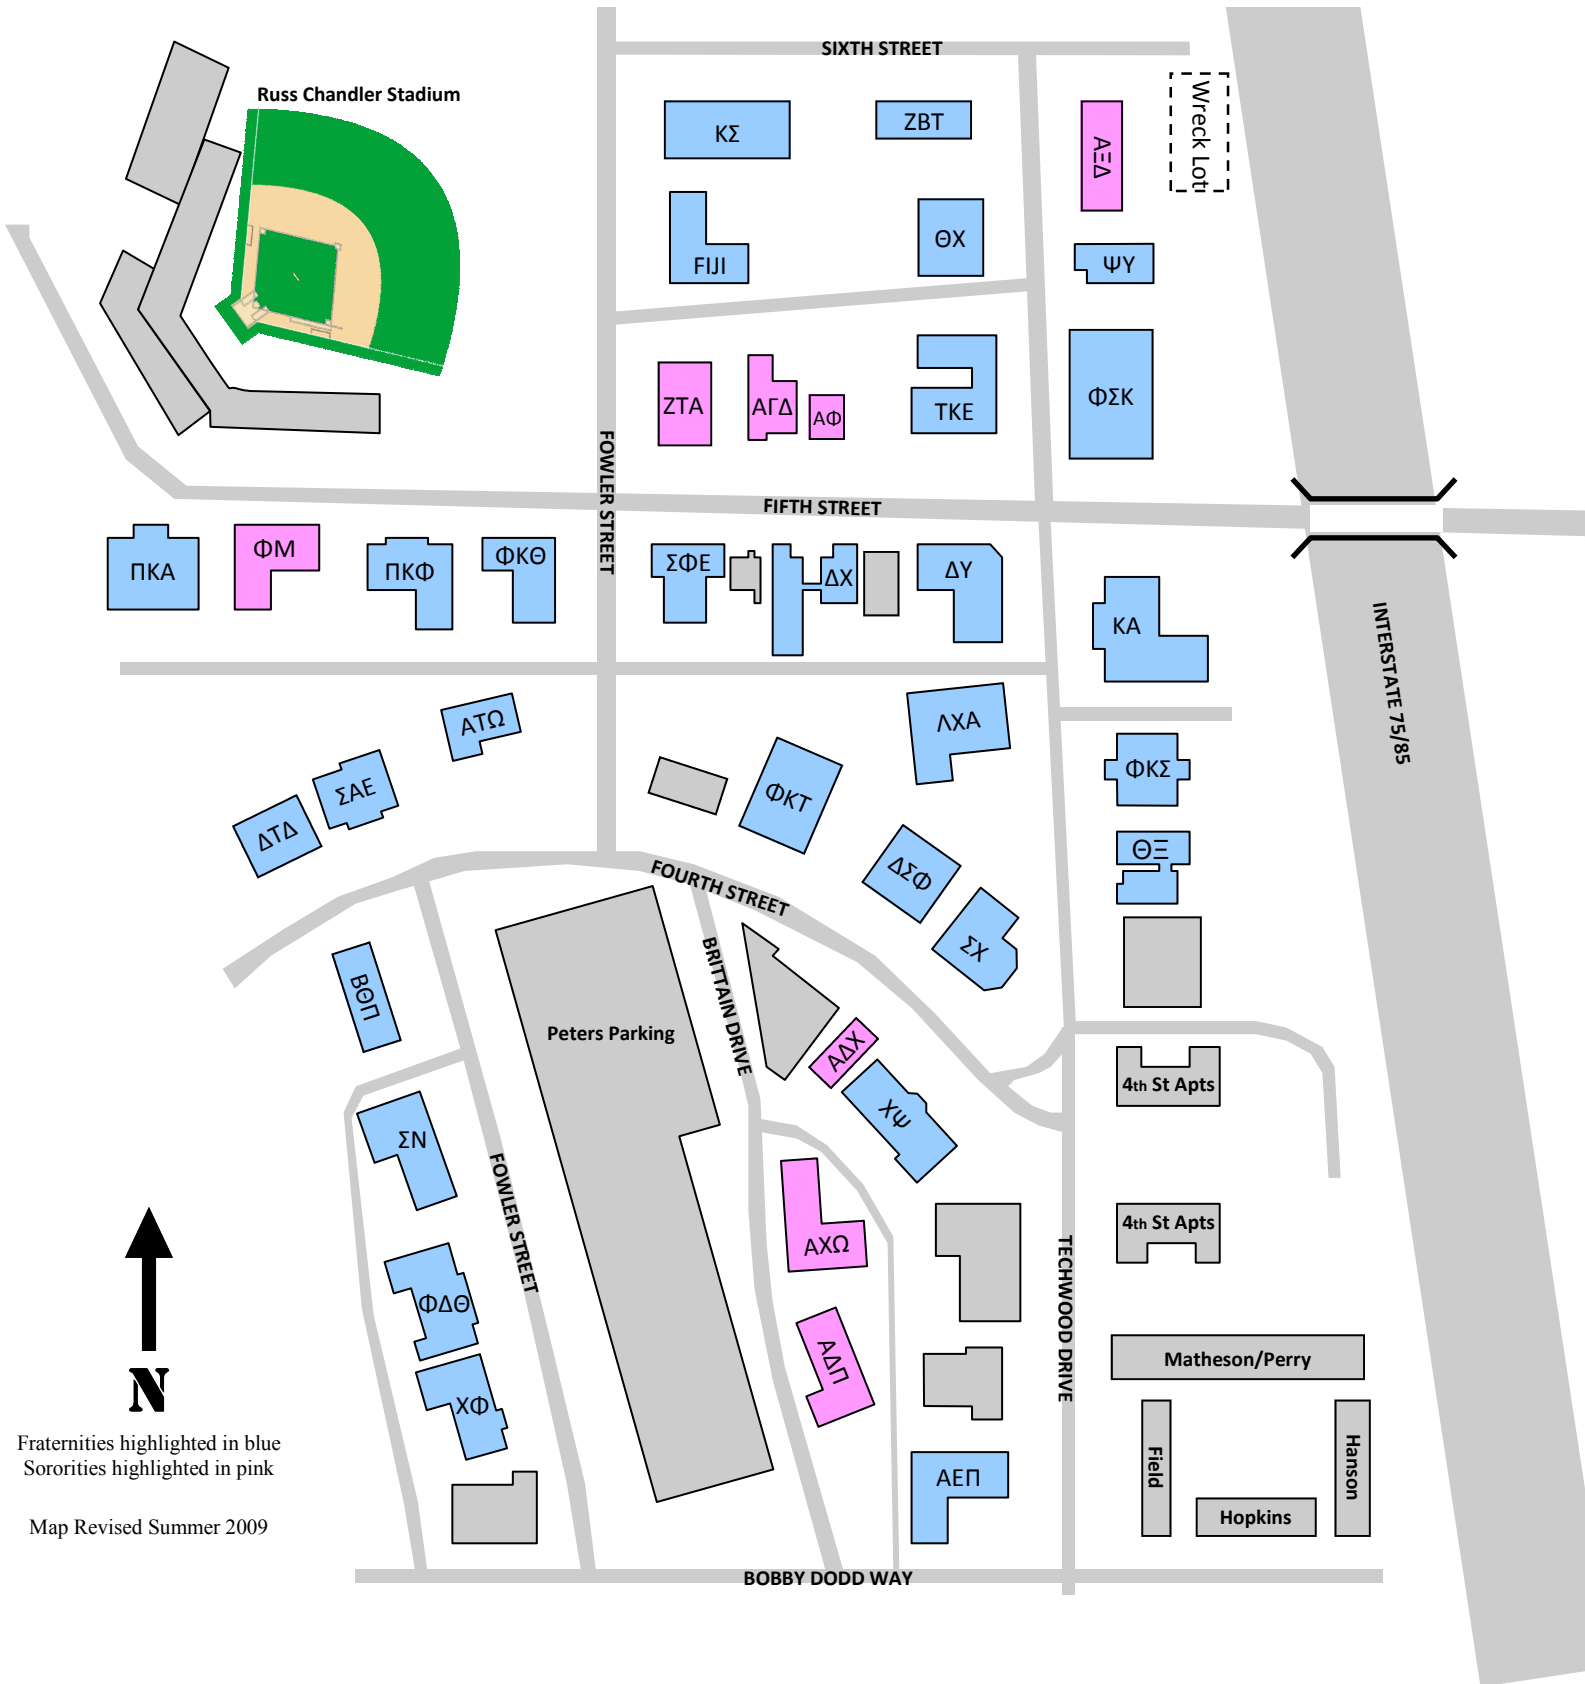

# Greek Area Map

Fraternities highlighted in blue  
Sororities highlighted in pink

Map Revised Summer 2009