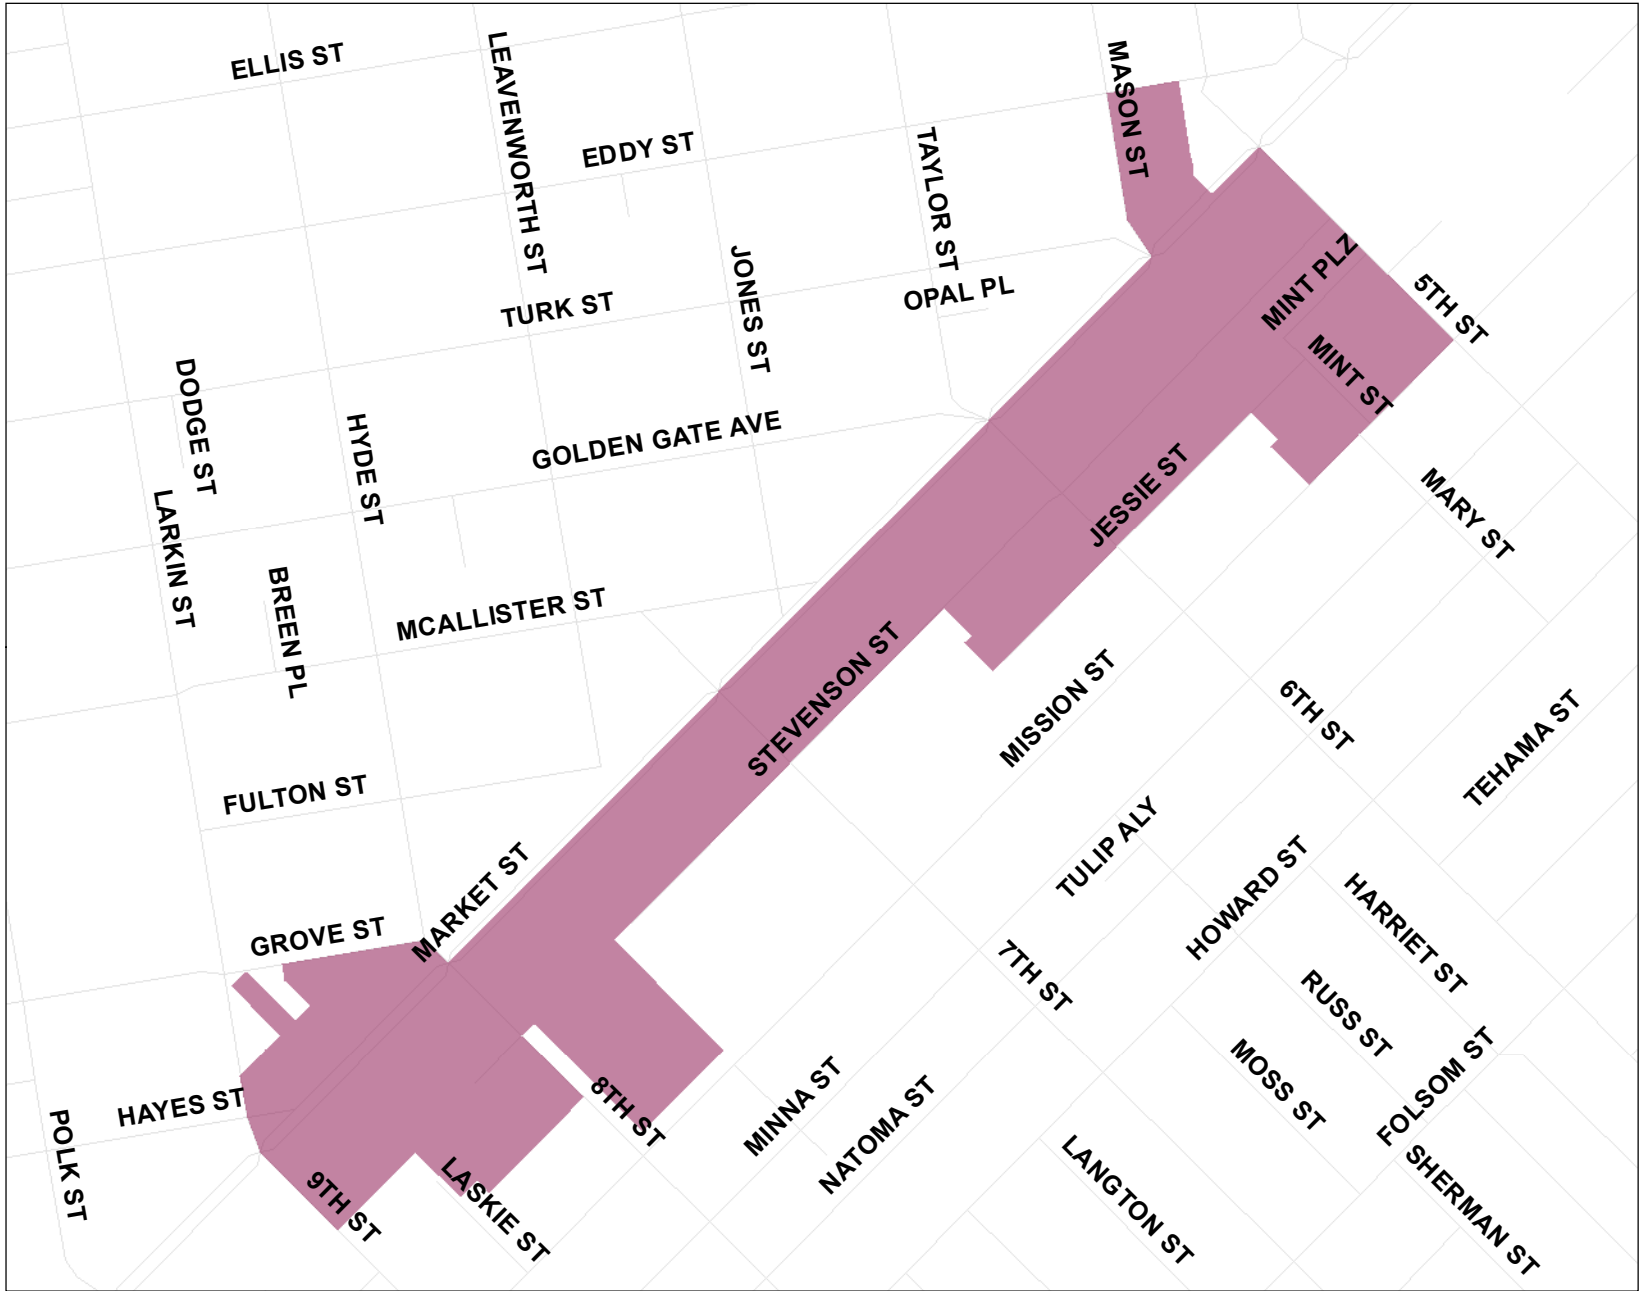

# CENTRAL MARKET COMMUNITY BENEFIT DISTRICT

\\sfgis04.sfgov.org\FS\ISValdez\Myr\Ewd\CommunityBenefitDistrict\2009\20090915\_UpdateData\20090915\_UpdateDataPbid.mxd

PREPARED BY:  
SAMUEL VALDEZ  
SAN FRANCISCO ENTERPRISE GIS PROGRAM