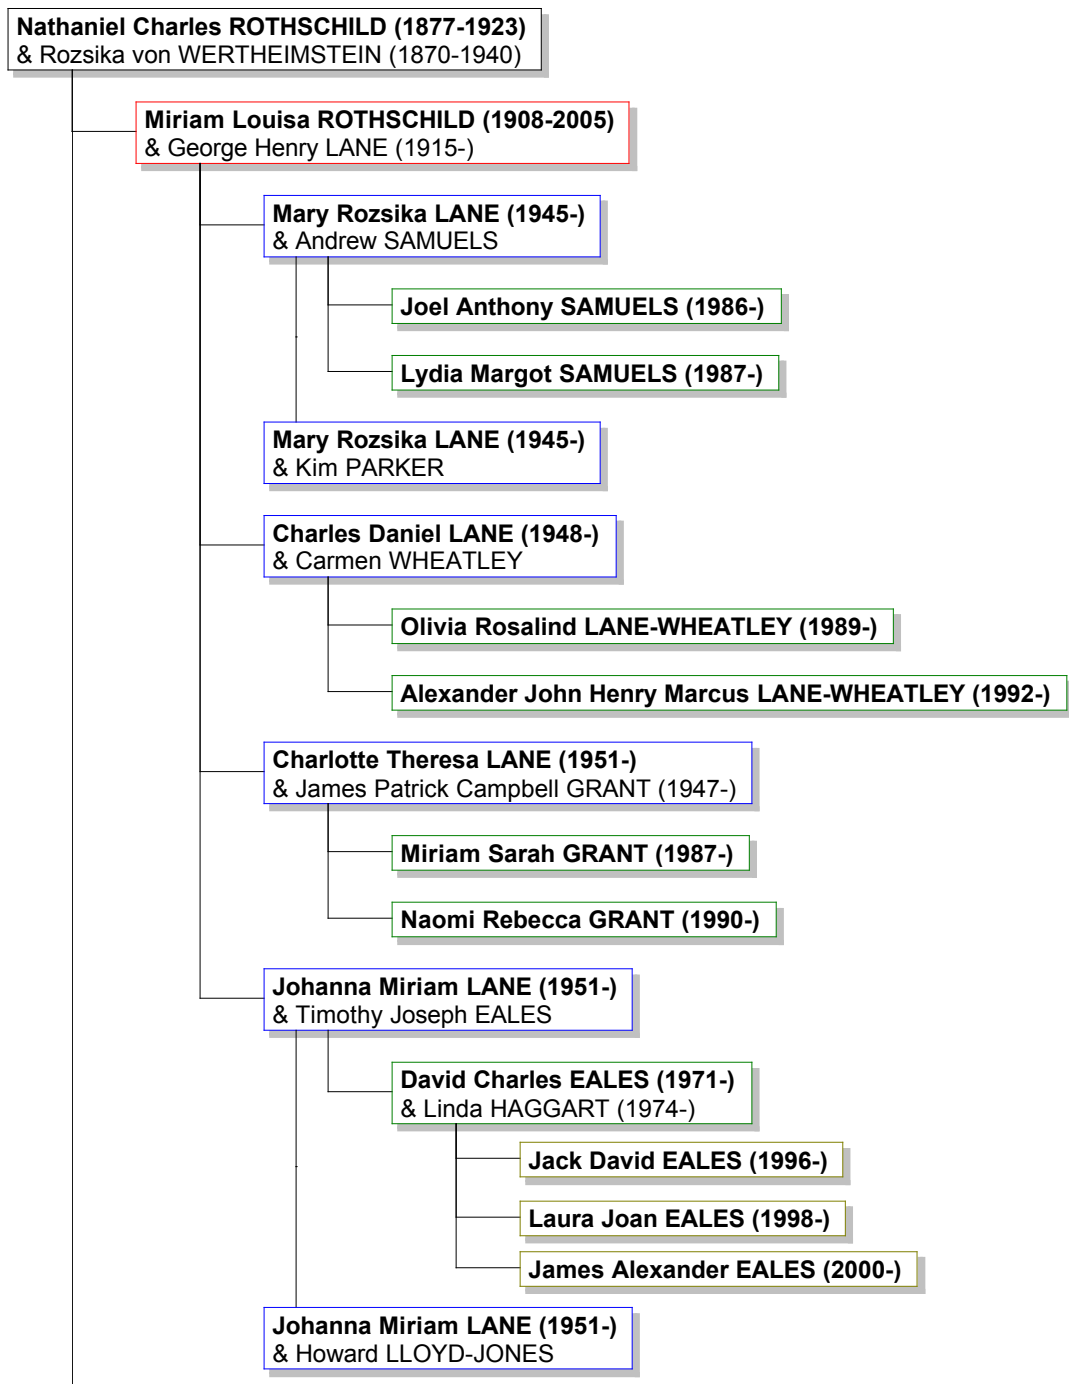

The descendants of Charles Rothschild

Elizabeth Charlotte ROTHSCHILD (1909-1988)

**Nathaniel Mayer Victor ROTHSCHILD, GBE, GM, FRS (1910-1990)
& Barbara Judith HUTCHINSON (1911-1989)**

**Sarah ROTHSCHILD (1934-)
& James DOUGLAS-HENRY**

Sharon Rose Catherine DANIEL (1960-)

Joseph (1979-)

Jack Michael (1987-)

**Thomas James DANIEL (1965-)
& Emily Louise GILMOUR PURVIS (1966-)**

Isabella Miriam Louise DANIEL (2000-)

Robert James Purvis DANIEL (2002-)

**Nathaniel Charles Jacob ROTHSCHILD (1936-)
& Serena Mary DUNN (1935-)**

**Hannah Mary ROTHSCHILD (1962-)
& William Lord BROOKFIELD (1959-)**

Nell Tomoka BROOKFIELD (1994-)

Clemency Ruth BROOKFIELD (1997-)

Ivy Antarctica FREEMAN-ATTWOOD (1999-)

Lily Tibet FREEMAN-ATTWOOD (2002-)

**Nathaniel Philip Victor James ROTHSCHILD (1971-)
& Iona Annabelle NEILSON (1969-)**

**Miranda ROTHSCHILD (1940-)
& Boudjumaa BOUMAZA (1930-1964)**