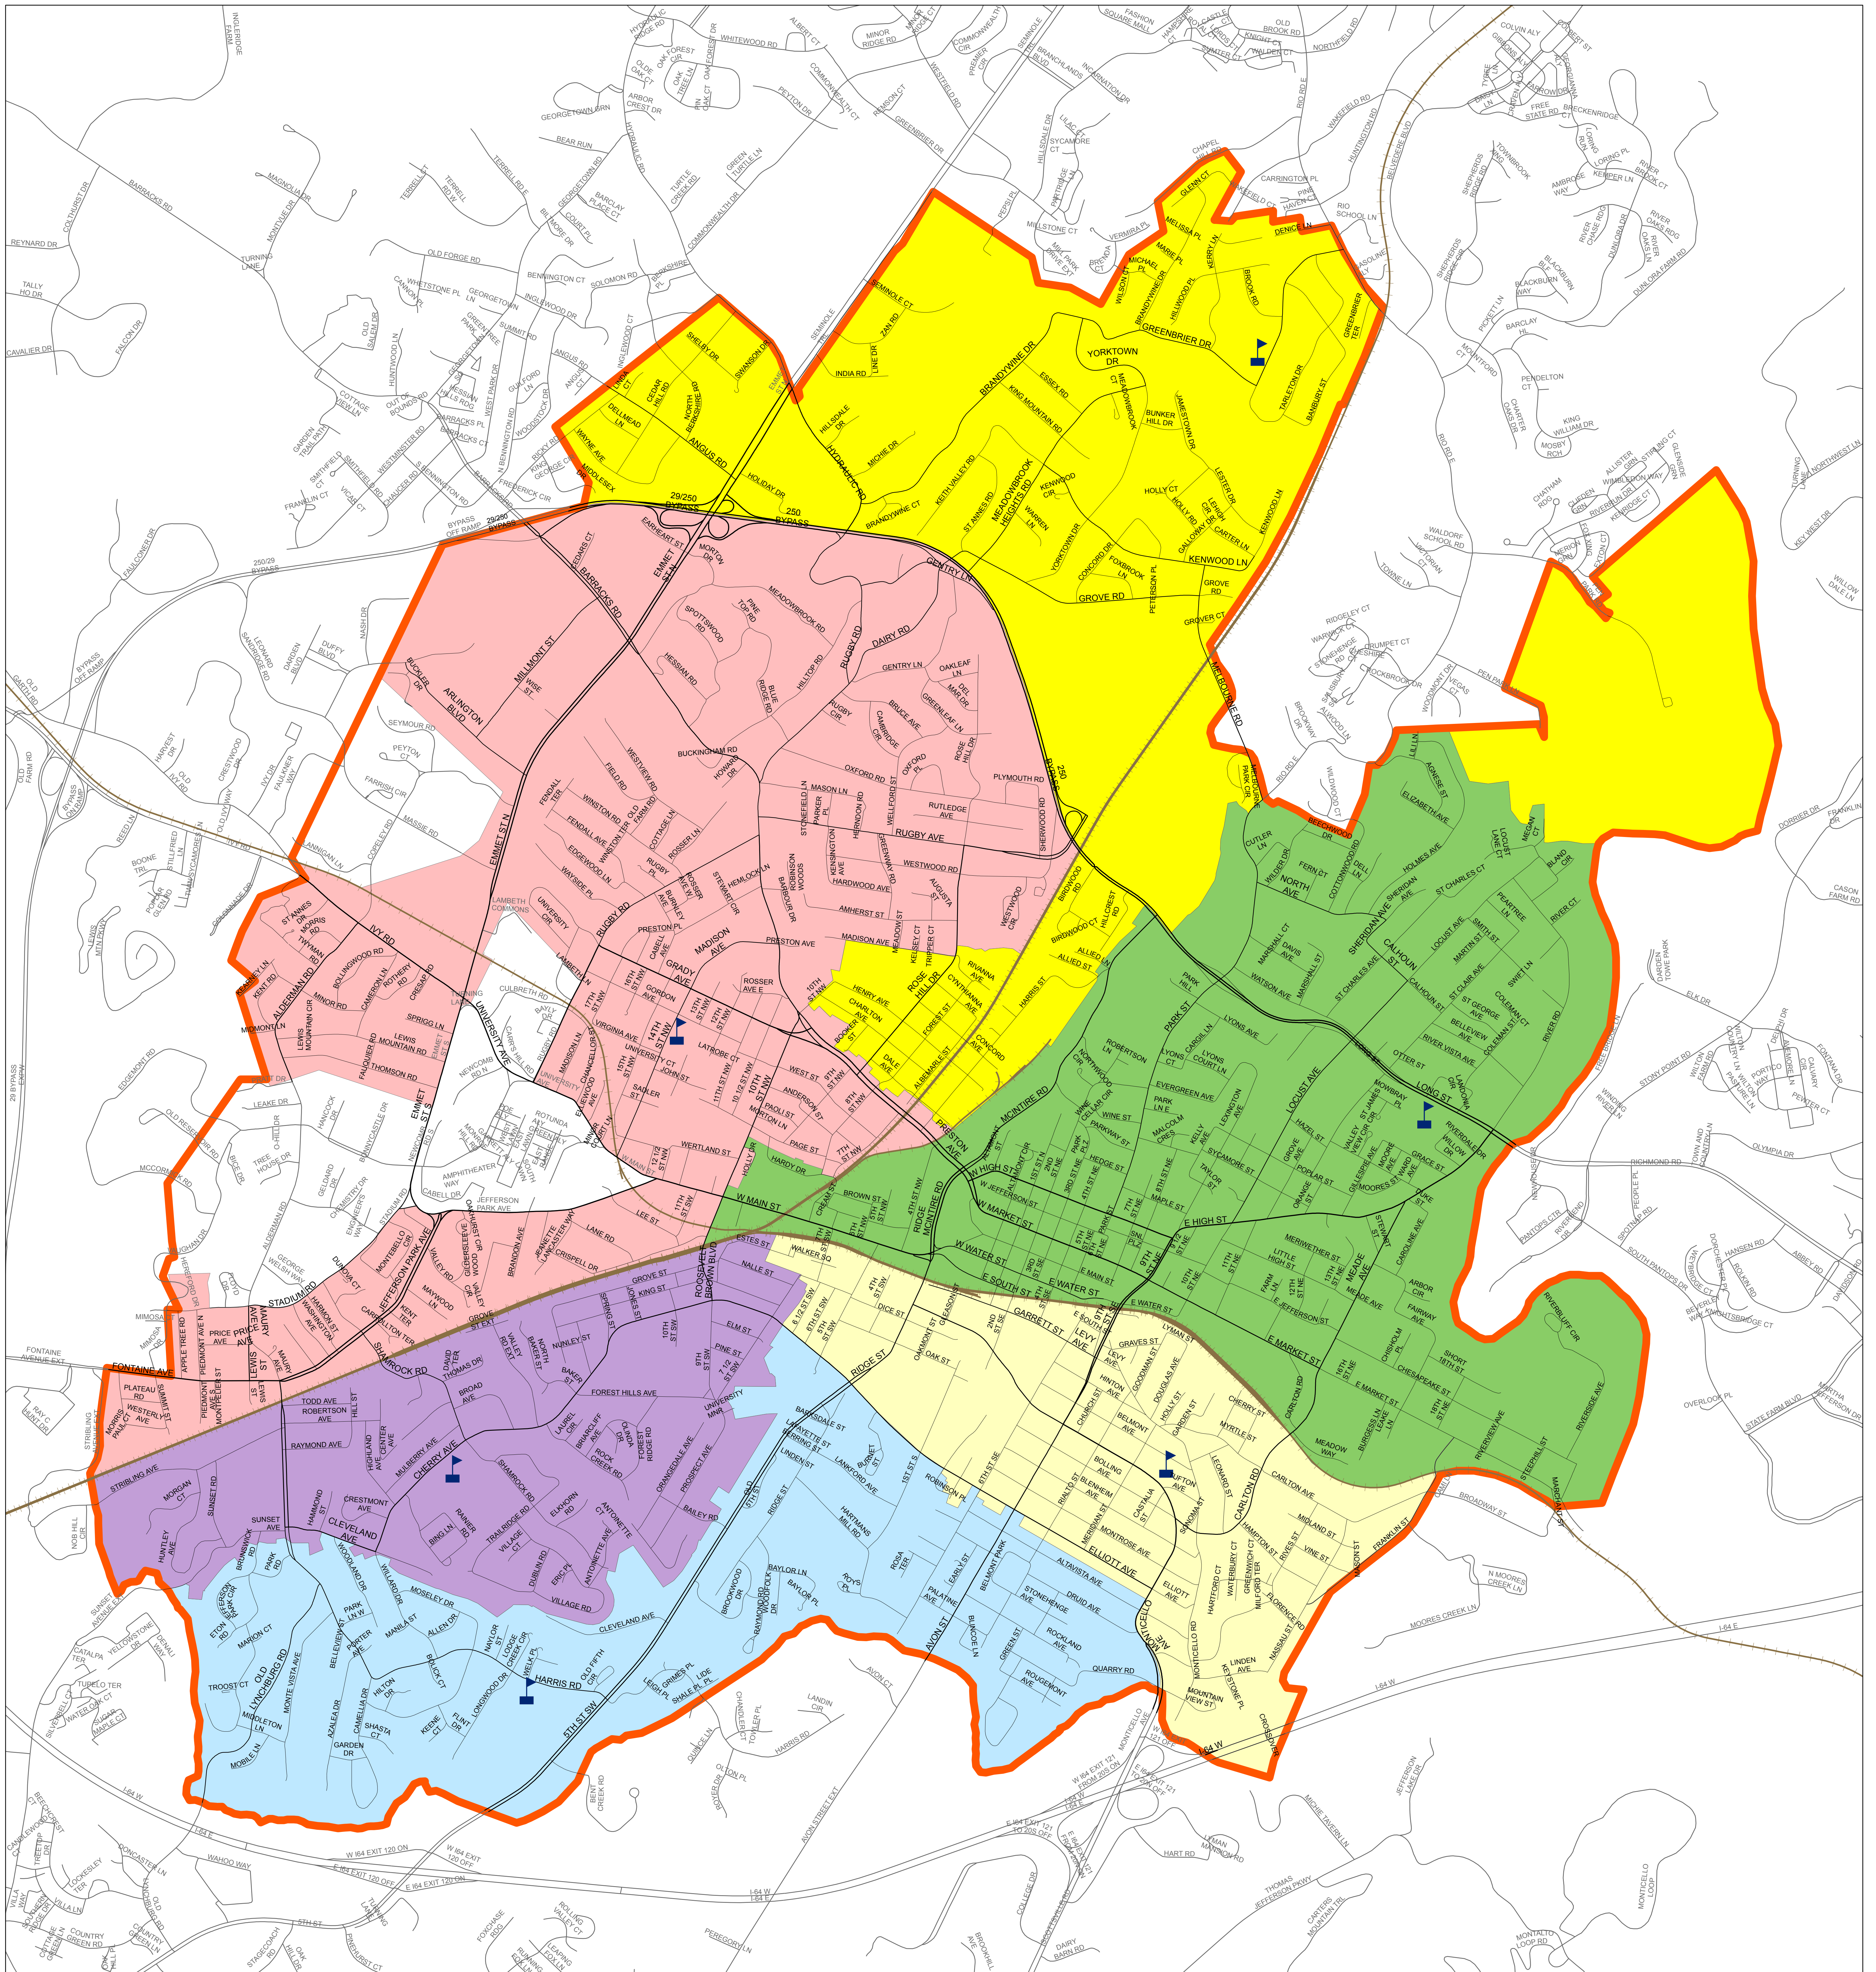

# Charlottesville City Schools

## Elementary School Attendance Zones

**Elementary School Attendance Zones**

- Burnley-Moran
- Clark
- Greenbrier
- Jackson-Via
- Johnson
- Venable
- School Building

Map courtesy of City of Charlottesville  
Neighborhood Development Services  
March 2011