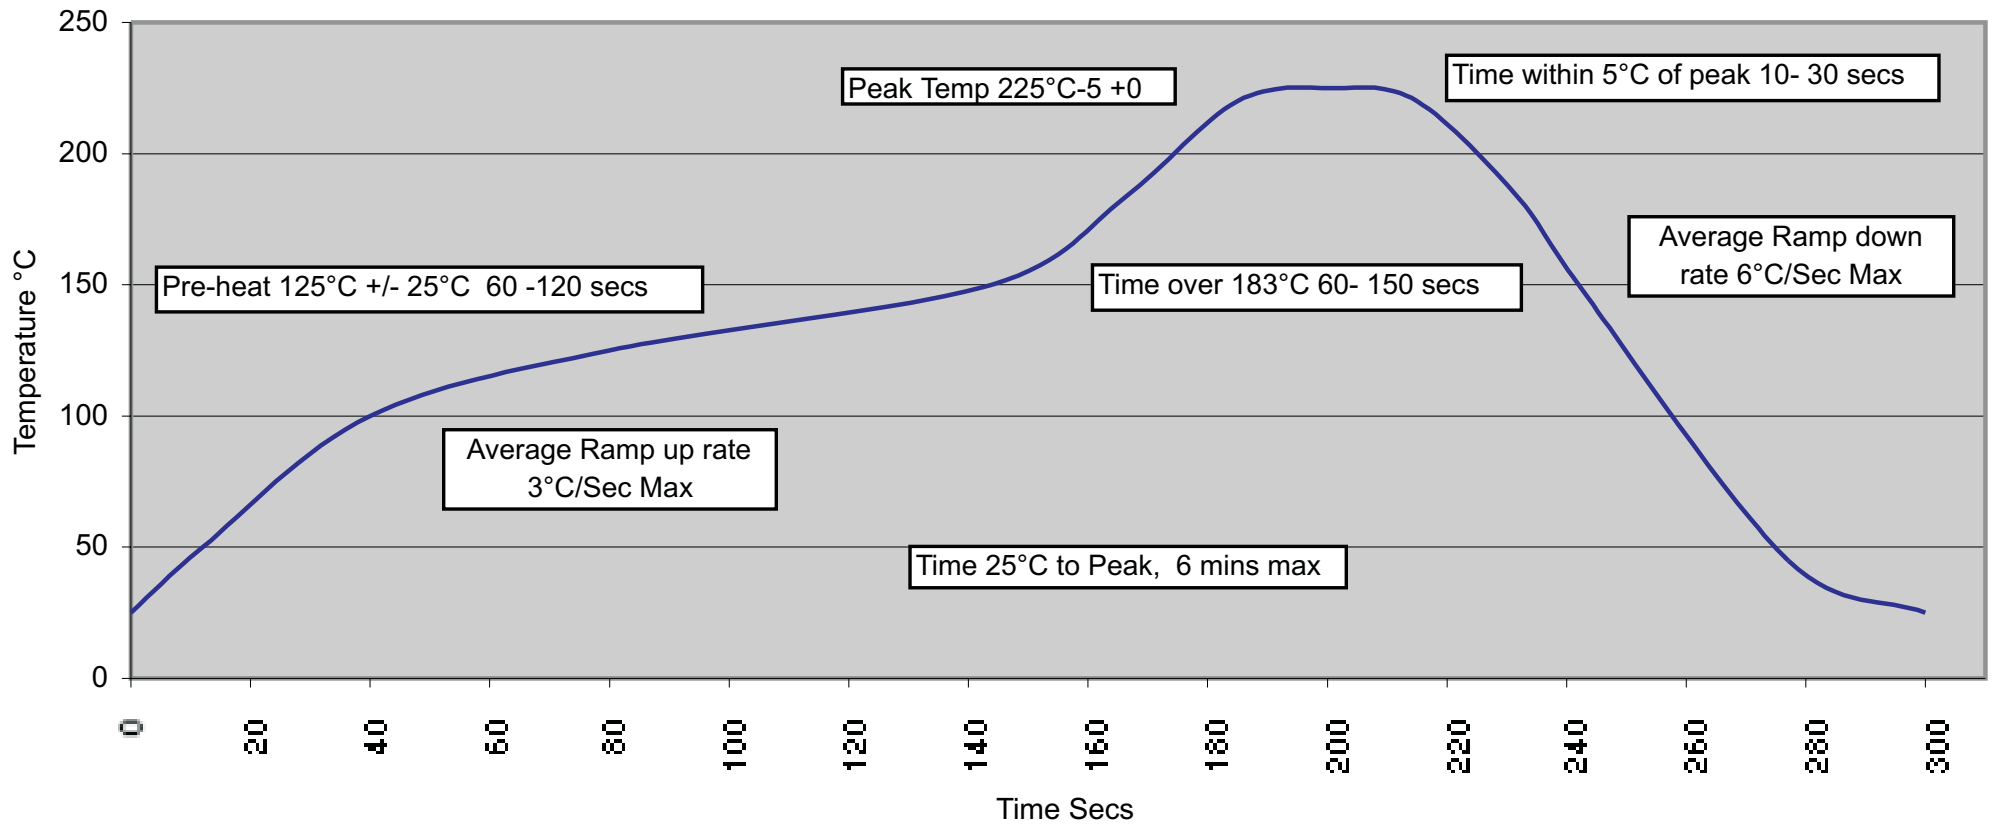

Profile for SnPb Reflow

Profile for Pb Free 260°C Reflow