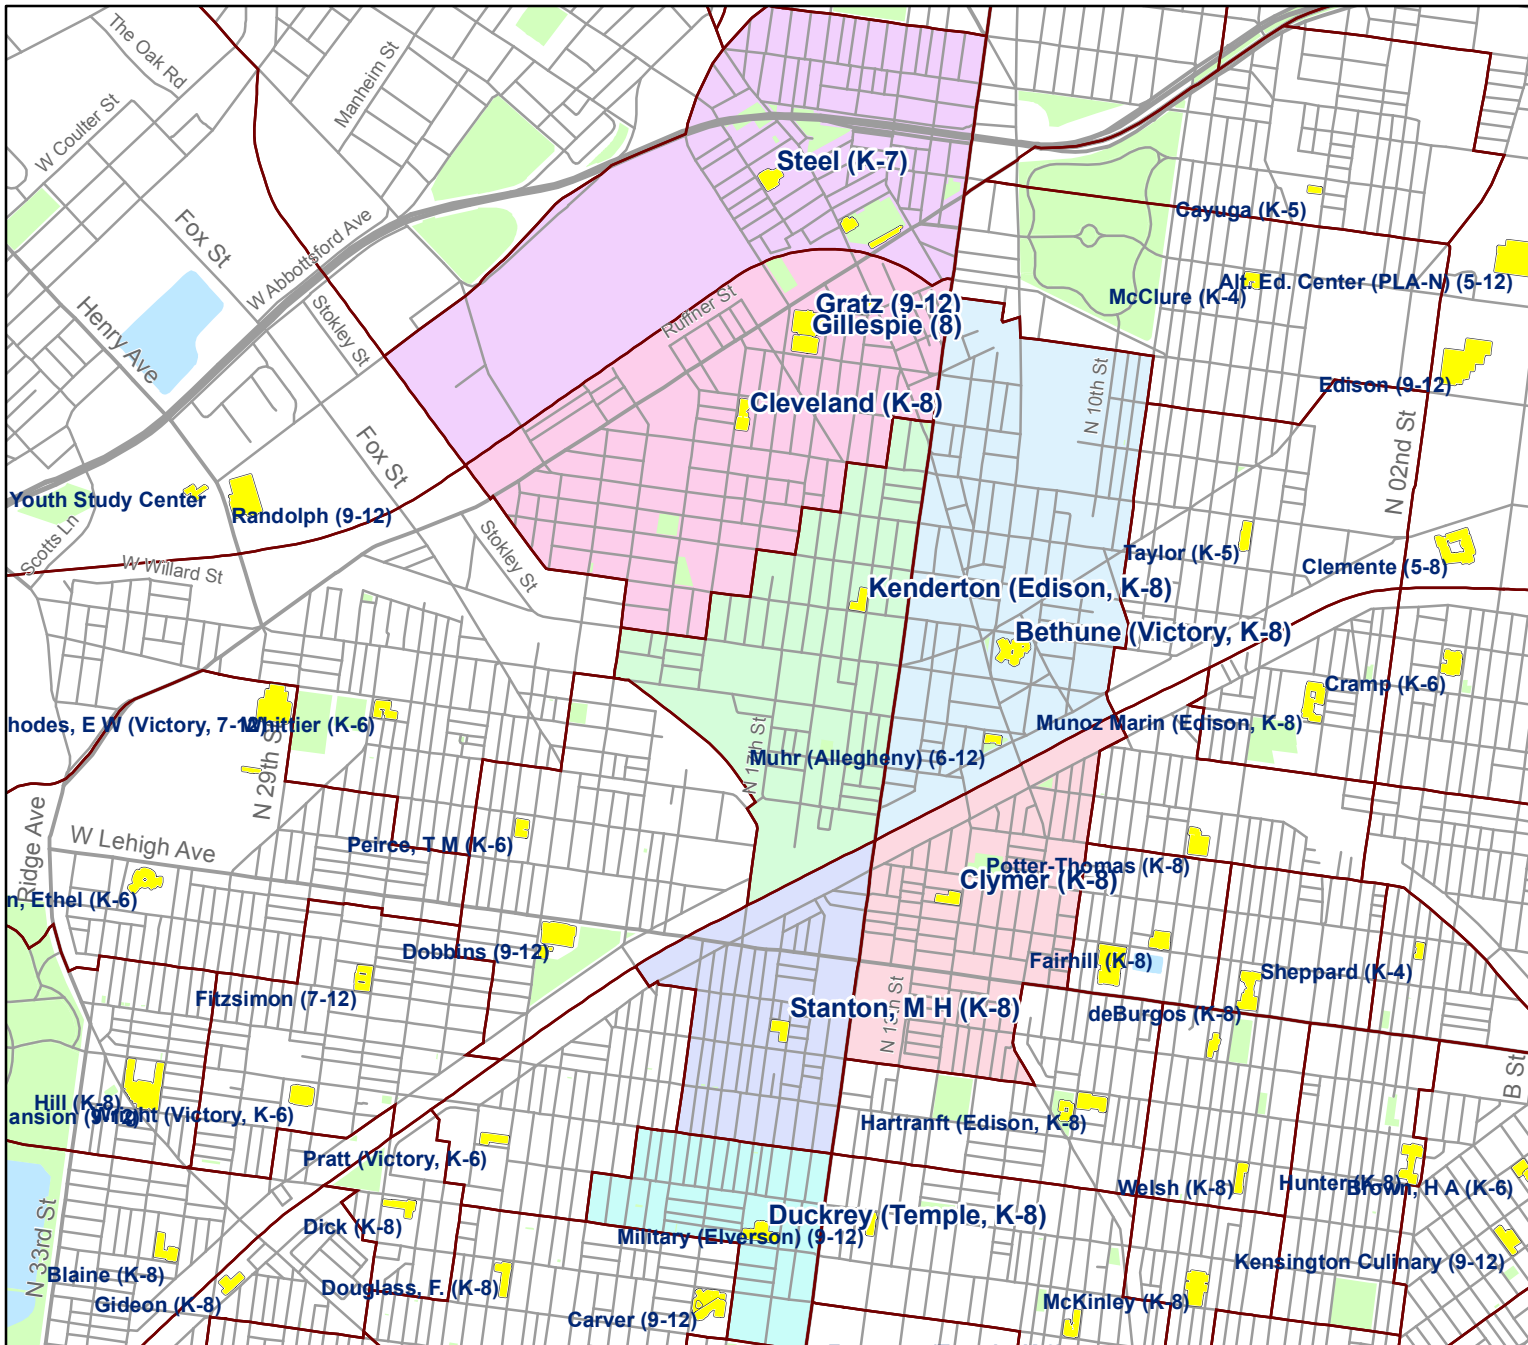

# Simon Gratz High School Geographic Boundaries

## School District of Philadelphia

#### Feeders:

ES: Bethune (K-8)  
Cleveland (K-8)  
Clymer (K-8)  
Duckrey (K-8)  
Kenderton (K-8)  
Stanton, M.H. (K-8)  
Steel (K-7)

MS: Gillespie (8)

HS: Gratz HS (9-12)

\* Boundaries reflect current neighborhood school student catchment area.