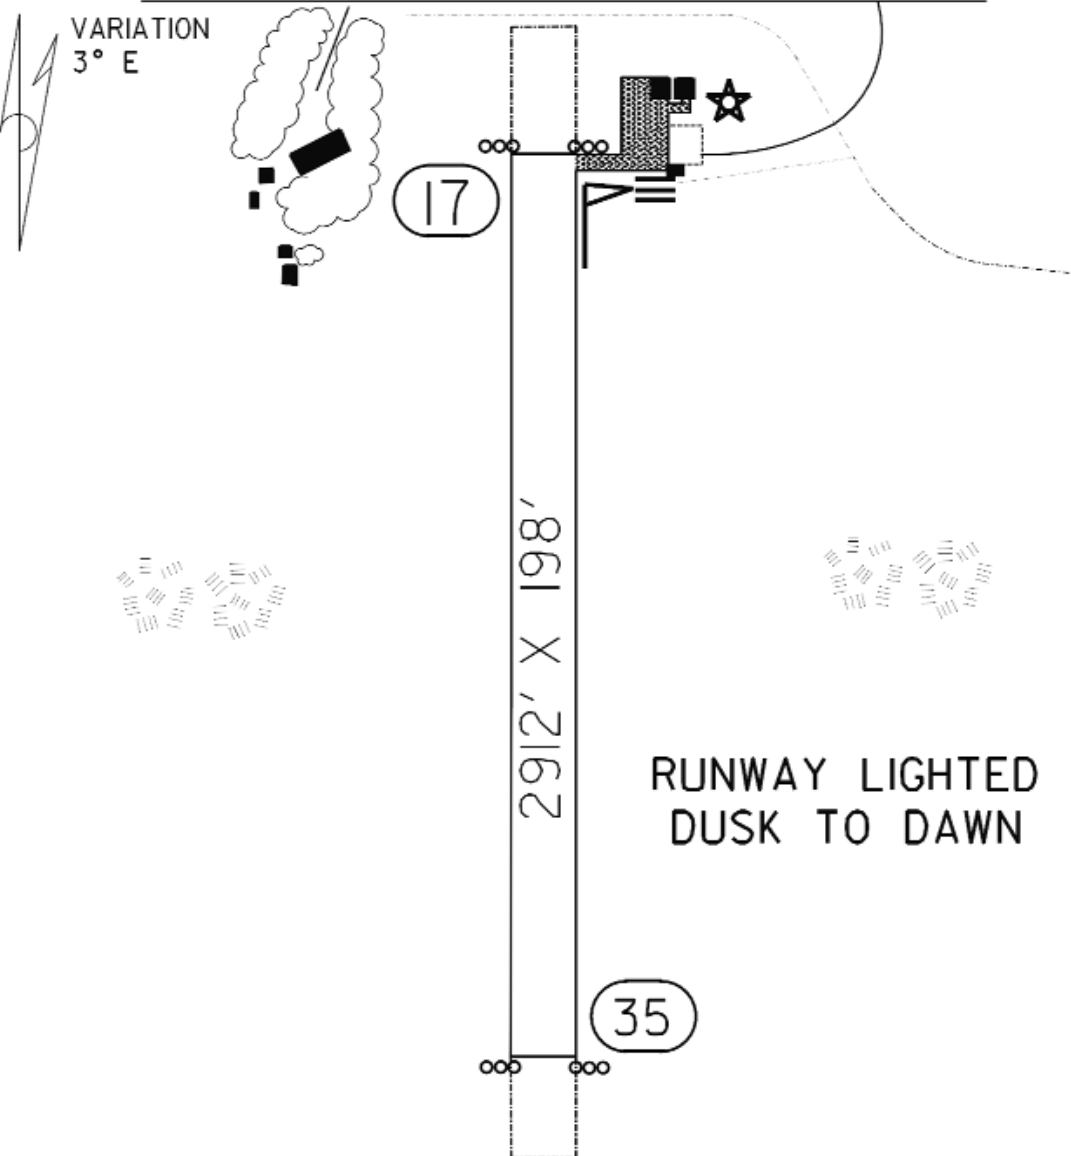

WELLS MUNICIPAL AIRPORT

WELLS