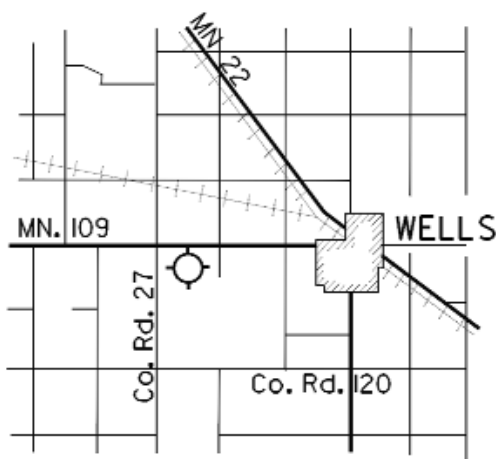

Underwing Camp: Yes

Campgrounds: County Park - 8 miles
Phil's Park - 8 miles

Local Attractions: Golf course located by Thompson Park - Holes: 9
Swimming pool
Theater (open on weekends)
2 parks & playgrounds

Comments: Camping available to pilots & passengers only

FIELD ELEV. 1119'

(68Y)

WELLS

VICINITY MAP

N

SEC. CH: OMAHA NORTH

LAT: 43° 44.0'